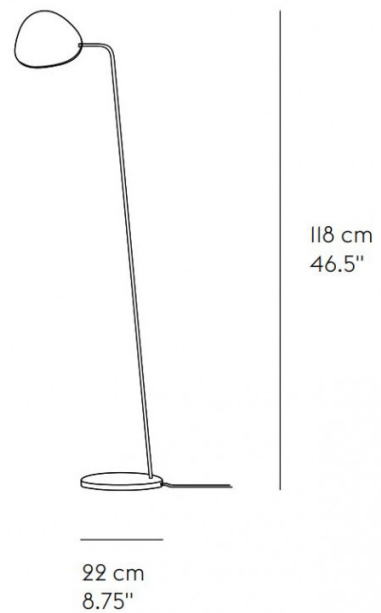

Designed by Broberg & Ridderstråle, the Muuto Leaf Floor Lamp harbours a slender and unobtrusive stem holding an adjustable lamp head. The design duo found inspiration in the form of the leaves of a tree, wanting to create an organic and functional lighting solution. Leaf Floor Lamp uses integrated LED technology and is equally suited for your private home, as an office lamp or for a commercial interior.

The Leaf floor lamp's dimming function, located discretely under the head of the lamp, makes it possible to control the light and the ambience of the room. Due to the adjustable nature of the LED lamp head, the Leaf Floor Lamp can provide either direct task lighting or indirect ambient lighting depending on what your space requires. Available in 5 subtle finishes, this modern floor lamp can easily adapt to a range of contemporary interiors.

PRODUCT SPECIFICATION

- Light Source:** 8W, 2700K, 370 Lumens
- IP Code:** 20
- Dimming:** Integrated dimmer on the product.
- Dimensions:** Height: 119cm
Width: 22cm
Cable Length: 180cm

For all sales and technical enquiries, please contact: