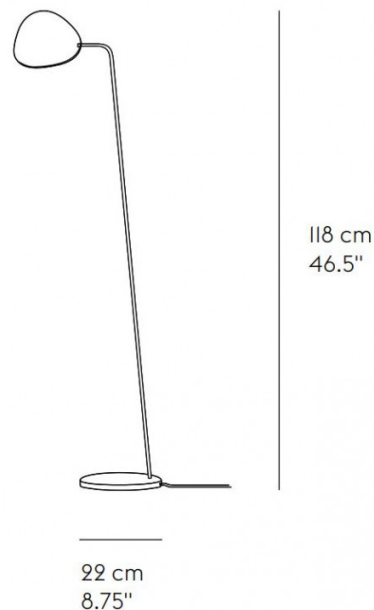

We currently have limited stock of this item in our [Clearance section](#).

Designed by Broberg & Ridderstråle, the Muuto Leaf Floor Lamp harbours a slender and unobtrusive stem holding an adjustable lamp head. The design duo found inspiration in the form of the leaves of a tree, wanting to create an organic and functional lighting solution. Leaf Floor Lamp uses integrated LED technology and is equally suited for your private home, as an office lamp or for a commercial interior.

The Leaf floor lamp's dimming function, located discretely under the head of the lamp, makes it possible to control the light and the ambience of the room. Due to the adjustable nature of the LED lamp head, the Leaf Floor Lamp can provide either direct task lighting or indirect ambient lighting depending on what your space requires. Available in 5 subtle finishes, this modern floor lamp can easily adapt to a range of contemporary interiors.

PRODUCT SPECIFICATION

- Light Source:** 8W, 2700K, 370 Lumens
- IP Code:** 20
- Dimming:** Integrated dimmer on the product.
- Dimensions:** Height: 118cm
Width: 22cm
Cable Length: 180cm

For all sales and technical enquiries, please contact: