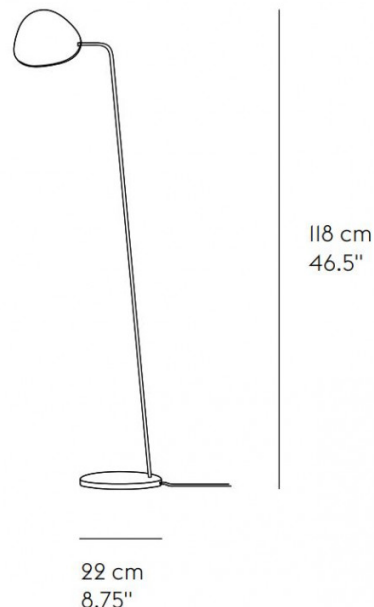

Designed by Broberg & Ridderstrale, the Muuto Leaf Floor Lamp harbours a slender and unobtrusive stem holding an adjustable lamp head. The design duo found inspiration in the form of the leaves of a tree, wanting to create an organic and functional lighting solution. Leaf Floor Lamp uses integrated LED technology and is equally suited for your private home, as an office lamp or for a commercial interior.

The Leaf floor lamp's dimming function, located discretely under the head of the lamp, makes it possible to control the light and the ambience of the room. Due to the adjustable nature of the LED lamp head, the Leaf Floor Lamp can provide either direct task lighting or indirect ambient lighting depending on what your space requires. Available in 5 subtle finishes, this modern floor lamp can easily adapt to a range of contemporary interiors.

PRODUCT SPECIFICATION

- Light Source:** 8W, 2700K, 370 Lumens
- IP Code:** 20
- Dimming:** Integrated dimmer on the product.
- Dimensions:** Height: 119cm
Width: 22cm
Cable Length: 180cm

For all sales and technical enquiries, please contact: