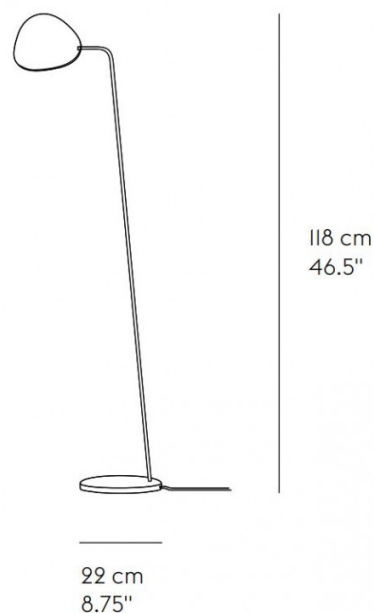

The Leaf floor lamp's dimming function, located discretely under the head of the lamp, makes it possible to control the light and the ambience of the room. Due to the adjustable nature of the LED lamp head, the Leaf Floor Lamp can provide either direct task lighting or indirect ambient lighting depending on what your space requires. Available in 5 subtle finishes, this modern floor lamp can easily adapt to a range of contemporary interiors.

## PRODUCT SPECIFICATION

**Light Source:** 8W, 2700K, 370 Lumens

**IP Code:** 20

**Dimming:** Integrated dimmer on the product.

**Dimensions:** Height: 118cm  
Width: 22cm  
Cable Length: 180cm

**For all sales and technical enquiries, please contact:**