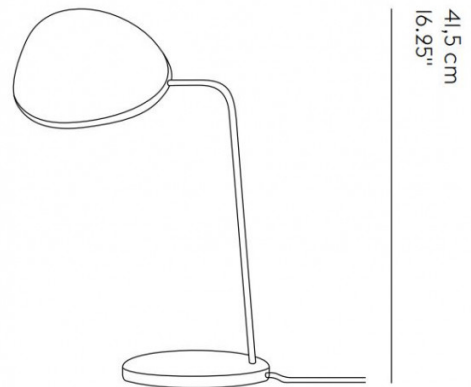

PRODUCT SPECIFICATION

Light Source: 8W, 2700K, 370 Lumens

IP Code: 20

Dimming: Integrated dimmer on the product.

Dimensions: Shade: 15.5cm x 18.5cm
Height: 41.5cm
Base Width: 18cm
Cable Length: 180cm

15,5 x 18,5 cm
6"x7.25"