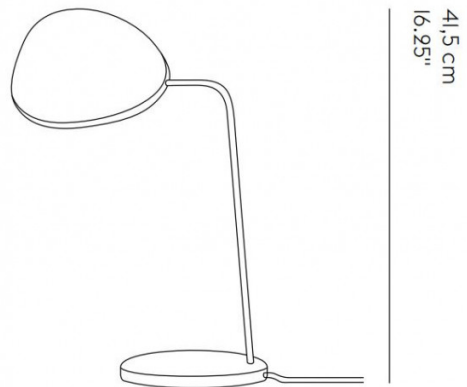

PRODUCT SPECIFICATION

- **Light Source:** 8W, 2700K, 370 Lumens
- **IP Code:** 20
- **Dimming:** Integrated dimmer on the product.
- **Dimensions:** Shade: 15.5cm x 18.5cm
  Height: 41.5cm
  Base Width: 18cm
  Cable Length: 180cm

15,5 x 18,5 cm
6"x7.25"