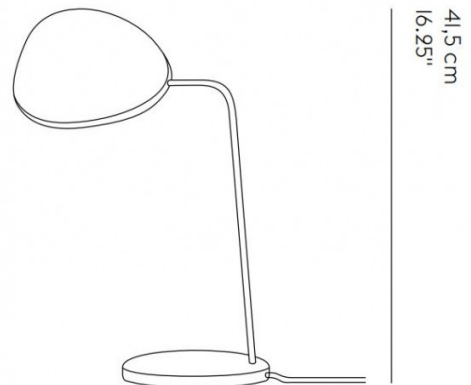

MUUTO

Muuto Leaf LED Table Lamp

LA7012

SOURCE: <https://www.davidvillagelighting.co.uk/product/Muuto-Leaf-LED-Table-Lamp/14143>

PRODUCT DESCRIPTION

Designer: Broberg & Ridderstråle

Muuto Leaf LED Table Lamp

We currently have limited stock of this item in our [Clearance section](#).

Designed by Broberg & Ridderstråle in 2012, the Muuto Leaf Table Lamp offers a unique silhouette, taking its inspiration and name-sake from the leaves of a tree. Featuring integrated LED technology, the head of the Leaf Table Lamp is easily adjustable allowing you to direct the illumination. For this reason, this lamp offers both directional task lighting and indirect ambient lighting and thanks to the integrated dimmer on the head you can further personalise the light intensity and therefore the ambience it creates.

The Muuto Leaf Table Lamp is not only stylish but also functional, it is a beautiful addition to your workspace, bedroom, hallway or even dining space. It also makes an excellent reading light in cosy corners of your home and can be utilised in larger commercial interiors such as hotels, bars, restaurants and cafes.

PRODUCT SPECIFICATION

Light Source: 8W, 2700K, 370 Lumens

IP Code: 20

Dimming: Integrated dimmer on the product.

Dimensions: Shade: 15.5cm x 18.5cm
Height: 41.5cm
Base Width: 18cm
Cable Length: 180cm

15,5 x 18,5 cm
6"x7.25"