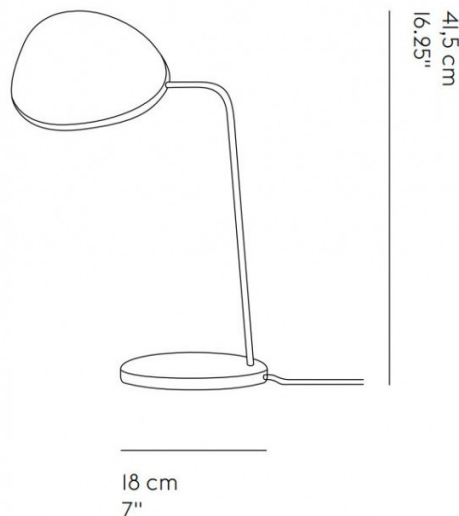

We currently have limited stock of this item in our [Clearance section](#).

Designed by Broberg & Ridderstråle in 2012, the Muuto Leaf Table Lamp offers a unique silhouette, taking its inspiration and name-sake from the leaves of a tree. Featuring integrated LED technology, the head of the Leaf Table Lamp is easily adjustable allowing you to direct the illumination. For this reason, this lamp offers both directional task lighting and indirect ambient lighting and thanks to the integrated dimmer on the head you can further personalise the light intensity and therefore the ambience it creates.

PRODUCT SPECIFICATION

Light Source: 8W, 2700K, 370 Lumens

IP Code: 20

Dimming: Integrated dimmer on the product.

Dimensions: Shade: 15.5cm x 18.5cm
Height: 41.5cm
Base Width: 18cm
Cable Length: 180cm

15,5 x 18,5 cm
6"x7.25"