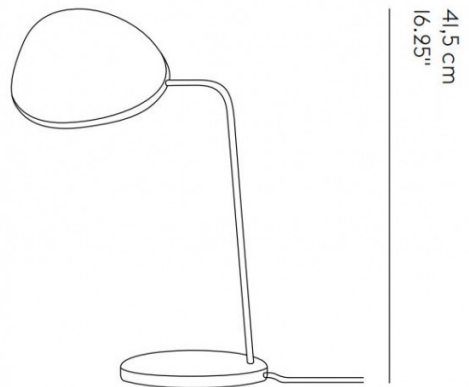

PRODUCT SPECIFICATION

- **Light Source:** 8W, 2700K, 370 Lumens
- **IP Code:** 20
- **Dimming:** Integrated dimmer on the product.
- **Dimensions:** Shade: 15.5cm x 18.5cm
  Height: 41.5cm
  Base Width: 18cm
  Cable Length: 180cm

15,5 x 18,5 cm
6"x7.25"