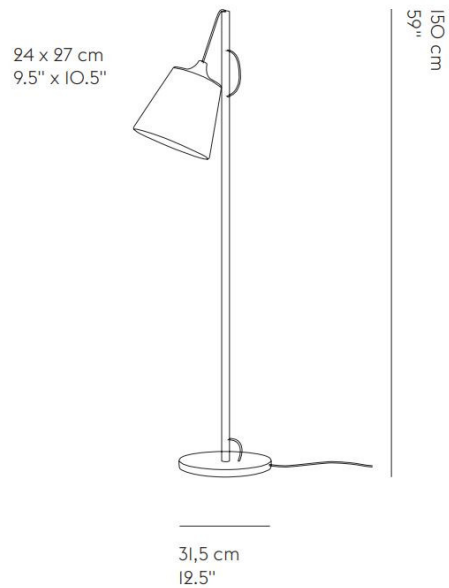

MUUTO

Muuto Pull Floor Lamp

LA7008

SOURCE: <https://www.davidvillagelighting.co.uk/product/Muuto-Pull-Floor-Lamp/14140>

PRODUCT DESCRIPTION

Designer: Whatswhat

Muuto Pull Floor Lamp

The Muuto Pull Floor Lamp is a playful lighting solution with a warm personality and Scandinavian elements. The Muuto Pull brings a new vibe to traditional lighting and its name comes from the ability to adjust the height of the shade by pulling the excess cord, and therefore changing the mood in the room to suit your needs. Designed by Whatswhat this floor lamp is available in two contemporary finishes, either warm oak or soft grey, both broadcasting a clear Scandinavian style and blending into a range of modern interiors.

PRODUCT SPECIFICATION

- Light Source:** 1 x Max 100W E27 (excluded)
- IP Code:** 20
- Dimming:** In-line dimmer included on cable.
- Dimensions:** Shade: Ø27cm
Height: 150cm
Base: Ø31.5cm
Cable Length: 200cm