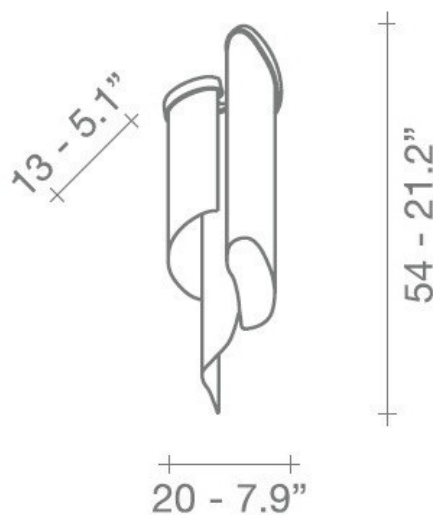

Terzani Stream Wall Light

LA7006

SOURCE: <https://www.davidvillagelighting.co.uk/product/Terzani-Stream-Wall-Light/14137>

PRODUCT DESCRIPTION

Designer: Christian Lava

Terzani Stream Wall Light

Designed by Christian Lava, the Terzani Stream Wall Light is an extravagant lighting solution, perfect for illuminating corridors. The structure consists of a nickel-plated frame that houses numerous metal changes - creating a creative diffuser and resulting in a functional but calming glow. Like Christian's other works for Terzani, Stream's design exploits the physical characteristics of the materials used to envelop a room in a unique immersive light. Thanks to

The Stream Wall Light harbours an impressive presence in any room and is a beautiful way to brighten up residential corridors, bedrooms and kitchens as well as commercial hotels, restaurants, bars and modern cafes. It can be displayed individually, in pairs for a bedside or in rows along longer walls.

PRODUCT SPECIFICATION

- Light Source:** 2 x Max 6W E14 LED (excluded)
- IP Code:** 20
- Dimming:** Dimmable via mains phase dimming.
- Dimensions:** Height: 54cm
Width: 20cm
Depth: 13cm

For all sales and technical enquiries, please contact: