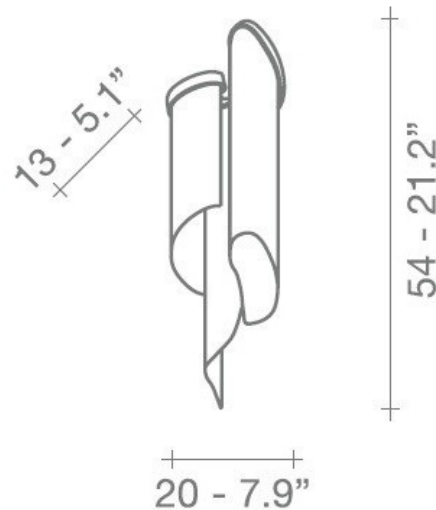

Terzani Stream Wall Light

LA7006

SOURCE: <https://www.davidvillagelighting.co.uk/product/Terzani-Stream-Wall-Light/14137>

PRODUCT DESCRIPTION

Designer: Christian Lava

Terzani Stream Wall Light

Designed by Christian Lava, the Terzani Stream Wall Light is an extravagant lighting solution, perfect for illuminating corridors. The structure consists of a nickel-plated frame that houses numerous metal changes - creating a creative diffuser and resulting in a functional but calming glow. Like Christian's other works for Terzani, Stream's design exploits the physical characteristics of the materials used to envelop a room in a unique immersive light. Thanks to

The Stream Wall Light harbours an impressive presence in any room and is a beautiful way to brighten up residential corridors, bedrooms and kitchens as well as commercial hotels, restaurants, bars and modern cafes. It can be displayed individually, in pairs for a bedside or in rows along longer walls.

PRODUCT SPECIFICATION

- Light Source:** 2 x Max 6W E14 LED (excluded)
- IP Code:** 20
- Dimming:** Dimmable via mains phase dimming.
- Dimensions:** Height: 54cm
Width: 20cm
Depth: 13cm

For all sales and technical enquiries, please contact: