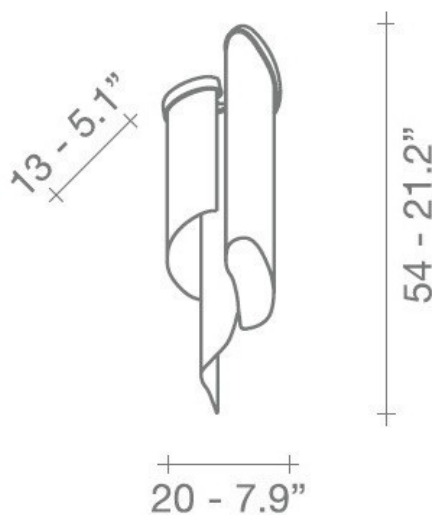

### Terzani Stream Wall Light

Designed by Christian Lava, the Terzani Stream Wall Light is an extravagant lighting solution, perfect for illuminating corridors. The structure consists of a nickel-plated frame that houses numerous metal changes - creating a creative diffuser and resulting in a functional but calming glow. Like Christian's other works for Terzani, Stream's design exploits the physical characteristics of the materials used to envelop a room in a unique immersive light. Thanks to

## PRODUCT SPECIFICATION

- Light Source:** 2 x Max 6W E14 LED (excluded)
- IP Code:** 20
- Dimming:** Dimmable via mains phase dimming.
- Dimensions:** Height: 54cm  
Width: 20cm  
Depth: 13cm

**For all sales and technical enquiries, please contact:**