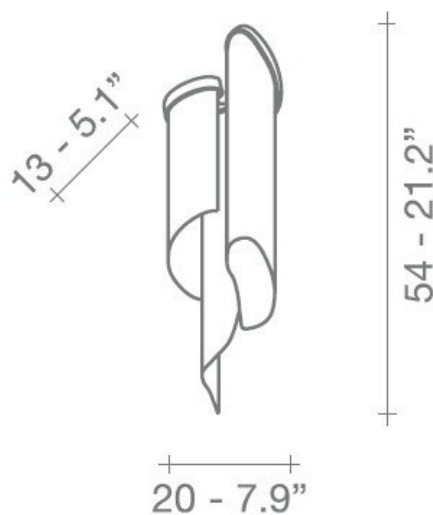

Terzani Stream Wall Light

LA7006

SOURCE: <https://www.davidvillagelighting.co.uk/product/Terzani-Stream-Wall-Light/14137>

PRODUCT DESCRIPTION

Designer: Christian Lava

Terzani Stream Wall Light

Designed by Christian Lava, the Terzani Stream Wall Light is an extravagant lighting solution, perfect for illuminating corridors. The structure consists of a nickel-plated frame that houses numerous metal changes - creating a creative diffuser and resulting in a functional but calming glow. Like Christian's other works for Terzani, Stream's design exploits the physical characteristics of the materials used to envelop a room in a unique immersive light. Thanks to

The Stream Wall Light harbours an impressive presence in any room and is a beautiful way to brighten up residential corridors, bedrooms and kitchens as well as commercial hotels, restaurants, bars and modern cafes. It can be displayed individually, in pairs for a bedside or in rows along longer walls.

PRODUCT SPECIFICATION

Light Source: 2 x Max 6W E14 LED (excluded)

IP Code: 20

Dimming: Dimmable via mains phase dimming.

Dimensions: Height: 54cm
Width: 20cm
Depth: 13cm

For all sales and technical enquiries, please contact: