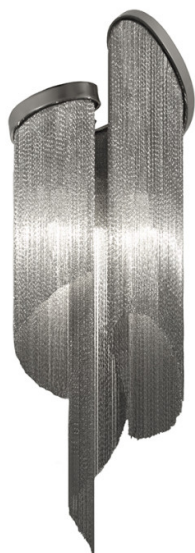

Terzani Stream Wall Light

LA7006

SOURCE: <https://www.davidvillagelighting.co.uk/product/Terzani-Stream-Wall-Light/14137>

PRODUCT DESCRIPTION

Designer: Christian Lava

Terzani Stream Wall Light

Designed by Christian Lava, the Terzani Stream Wall Light is an extravagant lighting solution, perfect for illuminating corridors. The structure consists of a nickel-plated frame that houses numerous metal changes - creating a creative diffuser and resulting in a functional but calming glow. Like Christian's other works for Terzani, Stream's design exploits the physical characteristics of the materials used to envelop a room in a unique immersive light. Thanks to

The Stream Wall Light harbours an impressive presence in any room and is a beautiful way to brighten up residential corridors, bedrooms and kitchens as well as commercial hotels, restaurants, bars and modern cafes. It can be displayed individually, in pairs for a bedside or in rows along longer walls.

PRODUCT SPECIFICATION

- Light Source:** 2 x Max 6W E14 LED (excluded)
- IP Code:** 20
- Dimming:** Dimmable via mains phase dimming.
- Dimensions:** Height: 54cm
Width: 20cm
Depth: 13cm

For all sales and technical enquiries, please contact: