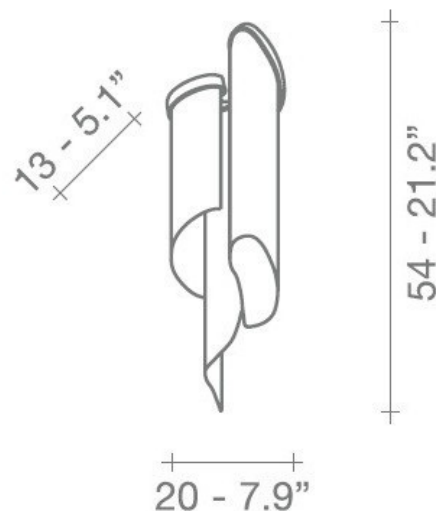

### Terzani Stream Wall Light

Designed by Christian Lava, the Terzani Stream Wall Light is an extravagant lighting solution, perfect for illuminating corridors. The structure consists of a nickel-plated frame that houses numerous metal changes - creating a creative diffuser and resulting in a functional but calming glow. Like Christian's other works for Terzani, Stream's design exploits the physical characteristics of the materials used to envelop a room in a unique immersive light. Thanks to

## PRODUCT SPECIFICATION

- Light Source:** 2 x Max 6W E14 LED (excluded)
- IP Code:** 20
- Dimming:** Dimmable via mains phase dimming.
- Dimensions:** Height: 54cm  
Width: 20cm  
Depth: 13cm

**For all sales and technical enquiries, please contact:**