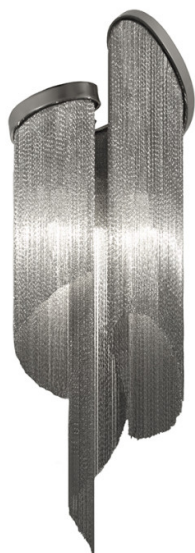

Terzani Stream Wall Light

LA7006

SOURCE: <https://www.davidvillagelighting.co.uk/product/Terzani-Stream-Wall-Light/14137>

PRODUCT DESCRIPTION

Designer: Christian Lava

Terzani Stream Wall Light

Designed by Christian Lava, the Terzani Stream Wall Light is an extravagant lighting solution, perfect for illuminating corridors. The structure consists of a nickel-plated frame that houses numerous metal changes - creating a creative diffuser and resulting in a functional but calming glow. Like Christian's other works for Terzani, Stream's design exploits the physical characteristics of the materials used to envelop a room in a unique immersive light. Thanks to

The Stream Wall Light harbours an impressive presence in any room and is a beautiful way to brighten up residential corridors, bedrooms and kitchens as well as commercial hotels, restaurants, bars and modern cafes. It can be displayed individually, in pairs for a bedside or in rows along longer walls.

PRODUCT SPECIFICATION

Light Source: 2 x Max 6W E14 LED (excluded)

IP Code: 20

Dimming: Dimmable via mains phase dimming.

Dimensions: Height: 54cm
Width: 20cm
Depth: 13cm

For all sales and technical enquiries, please contact: