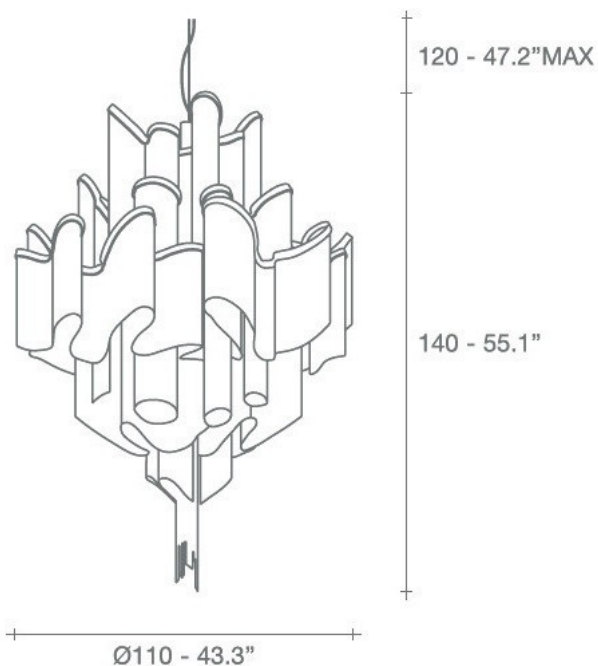

The Terzani Stream Suspension is also available in a cluster of three pendants, or as a linear suspension. Please [contact us](#) for more information and pricing.

PRODUCT SPECIFICATION

Light Source: 20 x Max 4W E14 LED (excluded)
and

1 x Max 5W GU10 LED (excluded)

IP Code: 20

Dimming: Dimmable via mains phase dimming.

Dimensions: Ø110cm
Shade Height: 140cm
Cable Length: 120cm

For all sales and technical enquiries, please contact:

+44 (0)114 263 4266