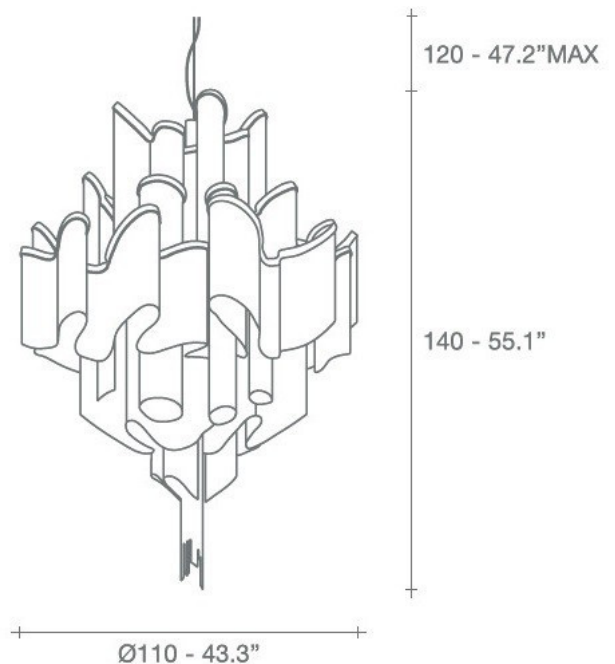

**The Terzani Stream Suspension is also available in a cluster of three pendants, or as a linear suspension. Please [contact us](#) for more information and pricing.**

## PRODUCT SPECIFICATION

**Light Source:** 20 x Max 4W E14 LED (excluded)  
and  
1 x Max 5W GU10 LED (excluded)

**IP Code:** 20

**Dimming:** Dimmable via mains phase dimming.

**Dimensions:** Ø110cm  
Shade Height: 140cm  
Cable Length: 120cm