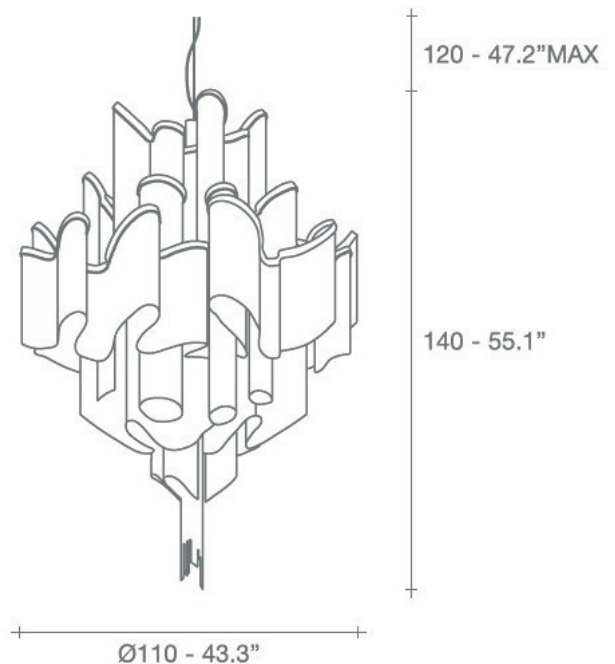

The Terzani Stream Suspension is also available in a cluster of three pendants, or as a linear suspension. Please [contact us](#) for more information and pricing.

PRODUCT SPECIFICATION

Light Source: 20 x Max 4W E14 LED (excluded)
and
1 x Max 5W GU10 LED (excluded)

IP Code: 20

Dimming: Dimmable via mains phase dimming.

Dimensions: Ø110cm
Shade Height: 140cm
Cable Length: 120cm

For all sales and technical enquiries, please contact:

+44 (0)114 263 4266

info@davidvillagelighting.co.uk