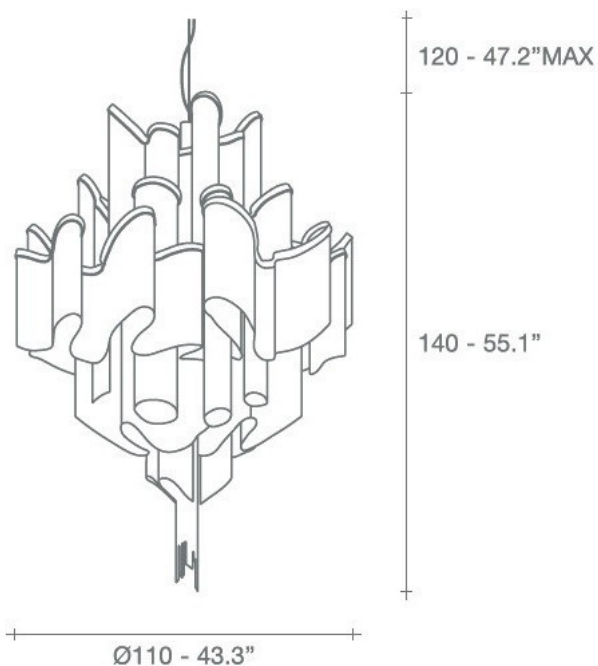

The Terzani Stream Suspension is also available in a cluster of three pendants, or as a linear suspension. Please [contact us](#) for more information and pricing.

PRODUCT SPECIFICATION

Light Source: 20 x Max 4W E14 LED (excluded)
and
1 x Max 5W GU10 LED (excluded)

IP Code: 20

Dimming: Dimmable via mains phase dimming.

Dimensions: Ø110cm
Shade Height: 140cm
Cable Length: 120cm

For all sales and technical enquiries, please contact:

+44 (0)114 263 4266

info@davidvillagelighting.co.uk