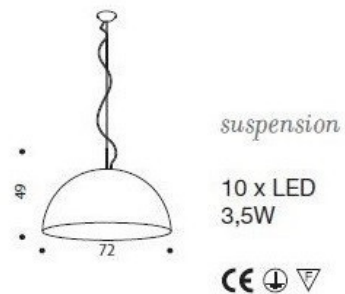

PRODUCT SPECIFICATION

For all sales and technical enquiries, please contact:

+44 (0)114 263 4266

info@davidvillagelighting.co.uk

www.davidvillagelighting.co.uk