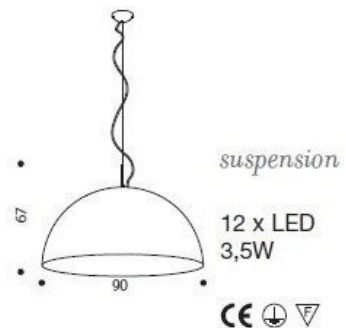

PRODUCT SPECIFICATION

For all sales and technical enquiries, please contact:

+44 (0)114 263 4266

info@davidvillagelighting.co.uk

www.davidvillagelighting.co.uk