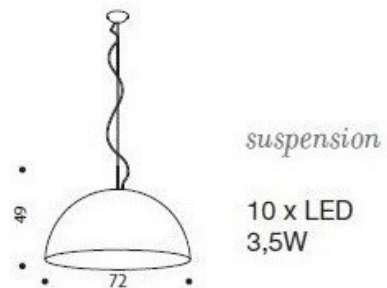

For all sales and technical enquiries, please contact:

+44 (0)114 263 4266

info@davidvillagelighting.co.uk

www.davidvillagelighting.co.uk