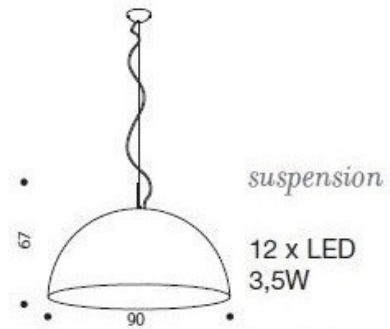

## PRODUCT DESCRIPTION

Centrelight Alfi

Available in two sizes, either 72cmØ or 90cmØ.

Available in rusty corten or silver corten, with satin white inside.

Metal structure with lower diffuser in satin polycarbonate.

Lamps:

72cmØ 10 x 2.1W LED 2400lm - 3000K

90cmØ 12 x 2.1W LED 2880lm - 3000K

Please [contact us](#) for more details and a quotation.