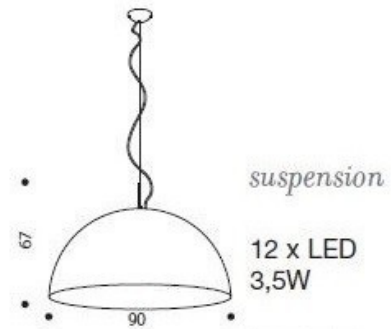

For all sales and technical enquiries, please contact:

+44 (0)114 263 4266

info@davidvillagelighting.co.uk

www.davidvillagelighting.co.uk