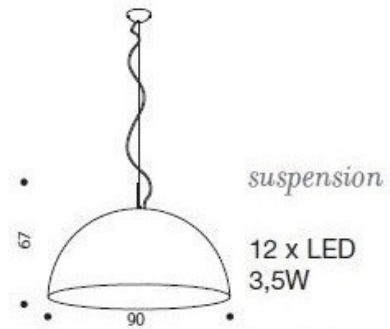

Centrelight Alfi Corten

CL9801

SOURCE: <https://www.davidvillagelighting.co.uk/product/Centrelight-Alfi-Corten/14121>

PRODUCT DESCRIPTION

Centrelight Alfi

Available in two sizes, either 72cmØ or 90cmØ.

Available in rusty corten or silver corten, with satin white inside.

Metal structure with lower diffuser in satin polycarbonate.

Lamps:

72cmØ 10 x 2.1W LED 2400lm - 3000K

90cmØ 12 x 2.1W LED 2880lm - 3000K

Please [contact us](#) for more details and a quotation.

PRODUCT SPECIFICATION