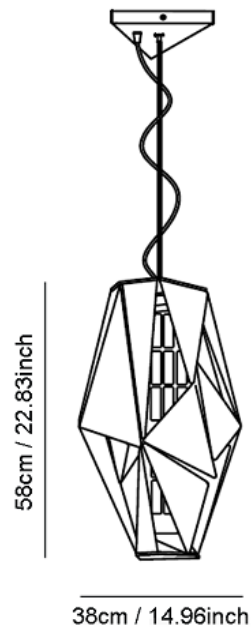

PRODUCT SPECIFICATION

For all sales and technical enquiries, please contact:

+44 (0)114 263 4266

info@davidvillagelighting.co.uk

www.davidvillagelighting.co.uk