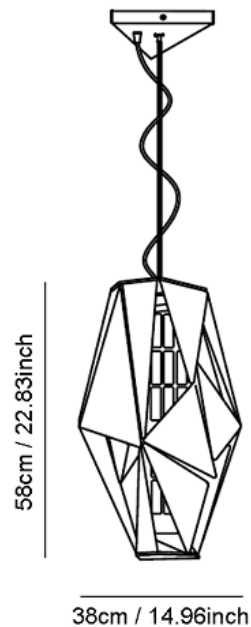

PRODUCT SPECIFICATION

For all sales and technical enquiries, please contact:

+44 (0)114 263 4266

info@davidvillagelighting.co.uk

www.davidvillagelighting.co.uk