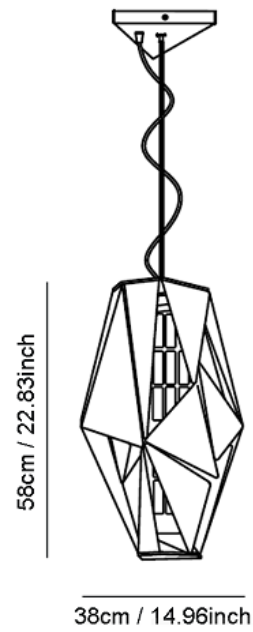

PRODUCT SPECIFICATION

For all sales and technical enquiries, please contact:

+44 (0)114 263 4266

info@davidvillagelighting.co.uk

www.davidvillagelighting.co.uk