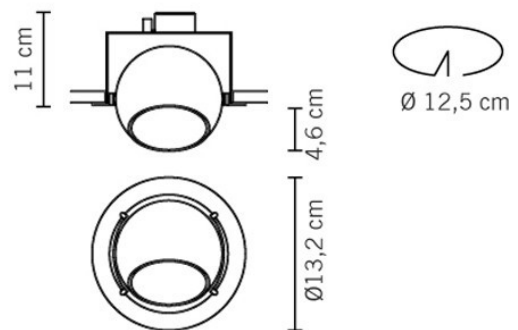

Please note, the images show the light fitting with a PAR-20 GU10 lamp but this light source has now been replaced with a PAR-16 GU10 lamp which is slightly narrower and therefore leaves a slight gap between the lamp and the rim of the light fitting. Lamp not included.

PRODUCT SPECIFICATION

Light Source: 1 x Max 50W PAR-16 GU10 (excluded)

IP Code: 20

Dimming: Dimmable via mains phase dimming.

Dimensions: Ø12.5cm
Visible Depth: 4.6cm
Recess Depth: 11cm

For all sales and technical enquiries, please contact: