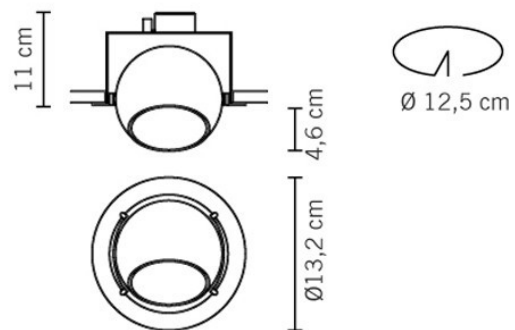

Please note, the images show the light fitting with a PAR-20 GU10 lamp but this light source has now been replaced with a PAR-16 GU10 lamp which is slightly narrower and therefore leaves a slight gap between the lamp and the rim of the light fitting. Lamp not included.

PRODUCT SPECIFICATION

Light Source: 1 x Max 50W PAR-16 GU10 (excluded)

IP Code: 20

Dimming: Dimmable via mains phase dimming.

Dimensions: Ø12.5cm
Visible Depth: 4.6cm
Recess Depth: 11cm

For all sales and technical enquiries, please contact: