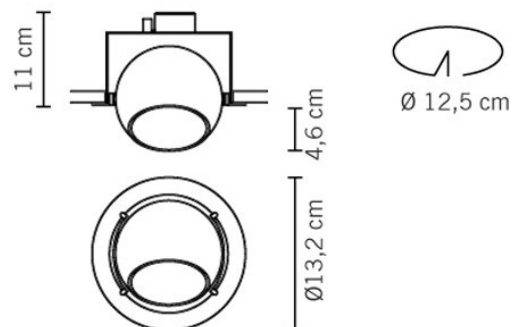

**Please note, the images show the light fitting with a PAR-20 GU10 lamp but this light source has now been replaced with a PAR-16 GU10 lamp which is slightly narrower and therefore leaves a slight gap between the lamp and the rim of the light fitting. Lamp not included.**

### PRODUCT SPECIFICATION

**Light Source:** 1 x Max 50W PAR-16 GU10 (excluded)

**IP Code:** 20

**Dimming:** Dimmable via mains phase dimming.

**Dimensions:** Ø12.5cm  
Visible Depth: 4.6cm  
Recess Depth: 11cm