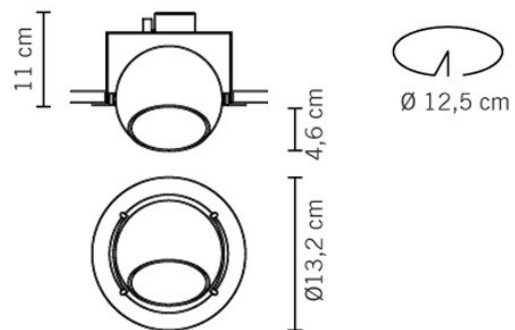

**Please note, the images show the light fitting with a PAR-20 GU10 lamp but this light source has now been replaced with a PAR-16 GU10 lamp which is slightly narrower and therefore leaves a slight gap between the lamp and the rim of the light fitting. Lamp not included.**

## PRODUCT SPECIFICATION

**Light Source:** 1 x Max 50W PAR-16 GU10 (excluded)

**IP Code:** 20

**Dimming:** Dimmable via mains phase dimming.

**Dimensions:** Ø12.5cm  
Visible Depth: 4.6cm  
Recess Depth: 11cm