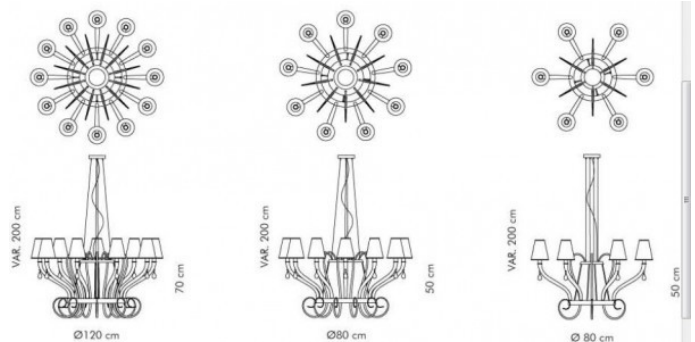

PRODUCT SPECIFICATION