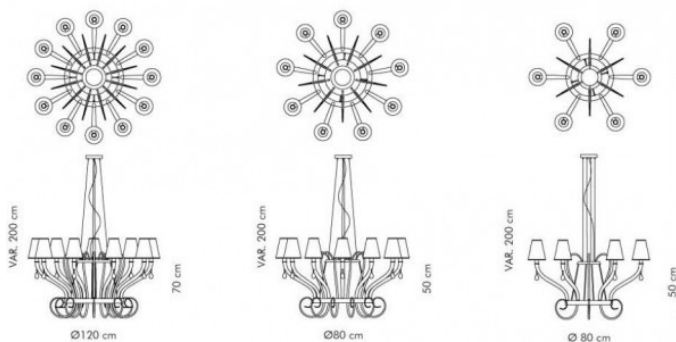

PRODUCT SPECIFICATION