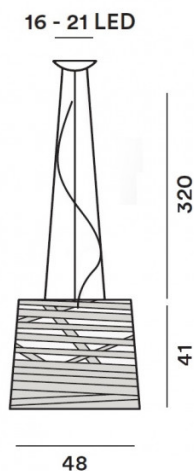

**FOSCARINI**

LA8361-G-LED

**Foscarini Tress Large LED  
Pendant**

SOURCE: <https://www.davidvillagelighting.co.uk/product/Foscarini-Tress-Large-LED-Pendant/14070>

**PRODUCT DESCRIPTION**

Designer: Marc Sadler

**PRODUCT SPECIFICATION**

- Light Source:** 28W, 2700K, 3840 Lumens
- IP Code:** 20
- Dimming:** Non-dimmable  
or  
Dimmable via Dali dimming systems or Push to make/ switch dimming. Please consult your electrician, additional wiring may be required on site.
- Dimensions:** Ø48cm shade  
41cm shade height  
320cm drop