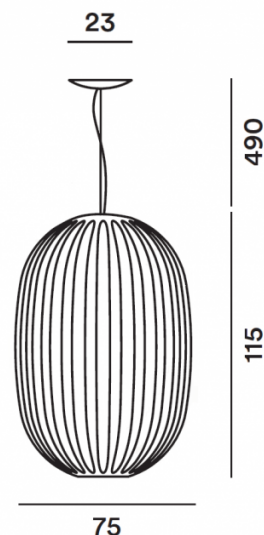

The Foscarini Plass LED Pendant Light is an updated version of the [Plass Pendant](#), which is larger than the original design and is fitted with an integrated LED light source to produce a strong, effective glow. The pendant was designed by Luca Nichetto in 2011 and interprets the traditional process of Italian glass-making by using modern technology to form a plastic lampshade.

PRODUCT SPECIFICATION

Light Source: 30W, 3000K, 2500 Lumens

IP Code: 20

Dimensions: Shade: Ø75cm
Shade Height: 115cm
Ceiling Canopy: Ø23cm
Cable Length: 490cm

For all sales and technical enquiries, please contact: