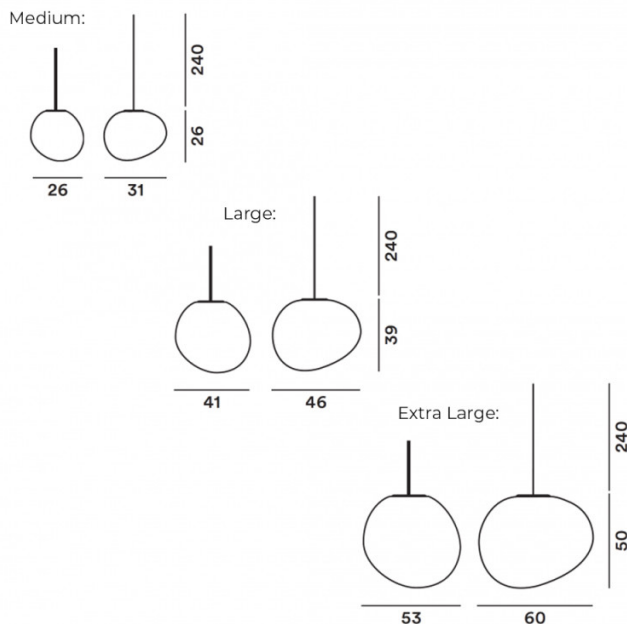

Please Note: The ceiling canopy is not included.

PRODUCT SPECIFICATION

Light Source: **Medium:** 1 x Max 15W E27 (excluded)
Large: 1 x Max 25W E27 (excluded)
Extra Large: 1 x Max 25W E27 (excluded)

IP Code: 44-65

Dimming: Non-Dimmable.

Dimensions: Medium:
 Shade Width: 31cm
 Shade Height: 26cm

Large:
 Shade Width: 46cm
 Shade Height: 39cm

Extra large:
 Shade Width: 60cm
 Shade Height: 50cm

Cable Length: 240cm

For all sales and technical enquiries, please contact: