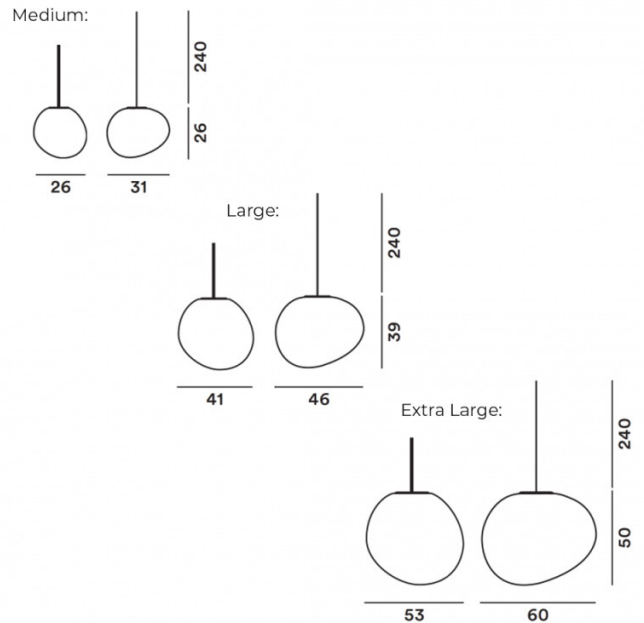

Please Note: The ceiling canopy is not included.

PRODUCT SPECIFICATION

Light Source: **Medium:** 1 x Max 15W E27 (excluded)
Large: 1 x Max 25W E27 (excluded)
Extra Large: 1 x Max 25W E27 (excluded)

IP Code: 44-65

Dimming: Non-Dimmable.

Dimensions: Medium:
 Shade Width: 31cm
 Shade Height: 26cm

Large:
 Shade Width: 46cm
 Shade Height: 39cm

Extra large:
 Shade Width: 60cm
 Shade Height: 50cm

Cable Length: 240cm

For all sales and technical enquiries, please contact: