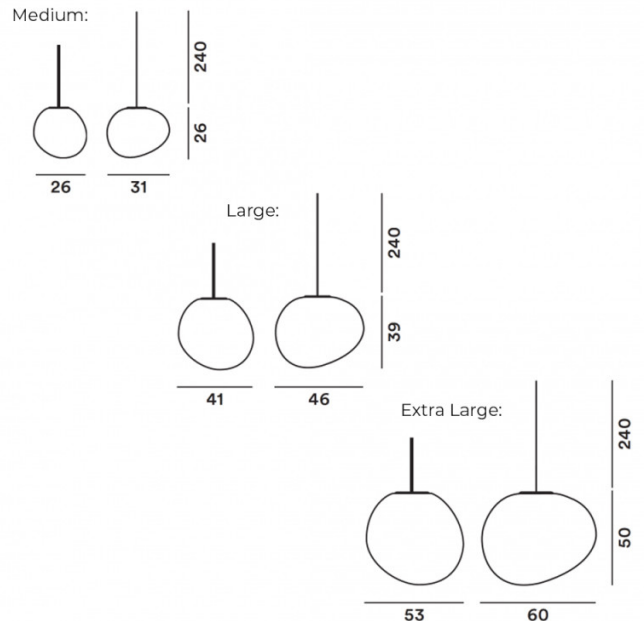

PRODUCT SPECIFICATION

Light Source: **Medium:** 1 x Max 15W E27 (excluded)
Large: 1 x Max 25W E27 (excluded)
Extra Large: 1 x Max 25W E27 (excluded)

IP Code: 44-65

Dimming: Non-Dimmable.

Dimensions: Medium:
Shade Width: 31cm
Shade Height: 26cm

Large:
Shade Width: 46cm
Shade Height: 39cm

Extra large:
Shade Width: 60cm
Shade Height: 50cm

Cable Length: 240cm