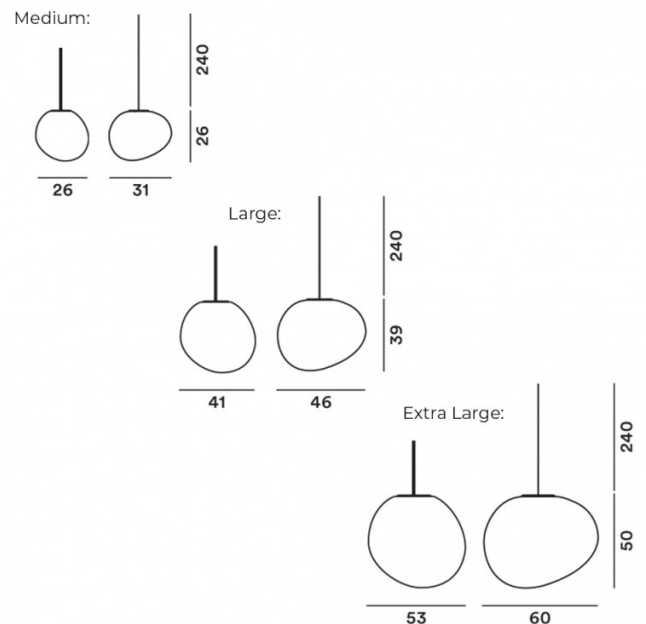

Please Note: The ceiling canopy is not included.

PRODUCT SPECIFICATION

Light Source: **Medium:** 1 x Max 15W E27 (excluded)
Large: 1 x Max 25W E27 (excluded)
Extra Large: 1 x Max 25W E27 (excluded)

IP Code: 44-65

Dimming: Non-Dimmable.

Dimensions: Medium:
Shade Width: 31cm
Shade Height: 26cm

Large:
Shade Width: 46cm
Shade Height: 39cm

Extra large:
Shade Width: 60cm
Shade Height: 50cm

Cable Length: 240cm

For all sales and technical enquiries, please contact: