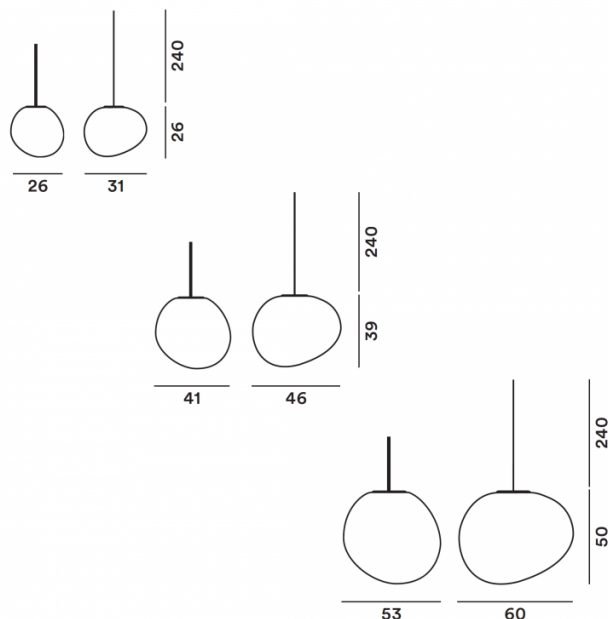

Please note ceiling canopy not included.

PRODUCT SPECIFICATION

Light Source: Medium - 1 x E27 15W max (excluded)
 Large - 1 x E27 25W max (excluded)
 Extra large - 1 x E27 25W max (excluded)

IP Code: 44-65

Dimming: Non-dimmable

Dimensions: Medium - 26cm x 31cm x 26cm
 Large - 41cm x 46cm x 39cm
 Extra large - 53cm x 60cm x 50cm

240cm drop

For all sales and technical enquiries, please contact:

+44 (0)114 263 4266