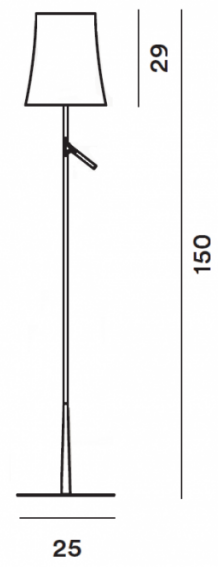

**FOSCARINI**

**Foscarini Birdie LED Floor Lamp**

LA9230/DIM

SOURCE: <https://www.davidvillagelighting.co.uk/product/Foscarini-Birdie-LED-Floor-Lamp/14027>

**PRODUCT DESCRIPTION**

**Designer:** Ludovica & Roberto Palomba

**PRODUCT SPECIFICATION**

- Light Source:** 8.4W, 2700K, 655 lumens
- IP Code:** 20
- Dimming:** Integrated dimmer on the product
- Dimensions:** 29cm shade height  
150cm height  
Ø25cm base

**For all sales and technical enquiries, please contact:**