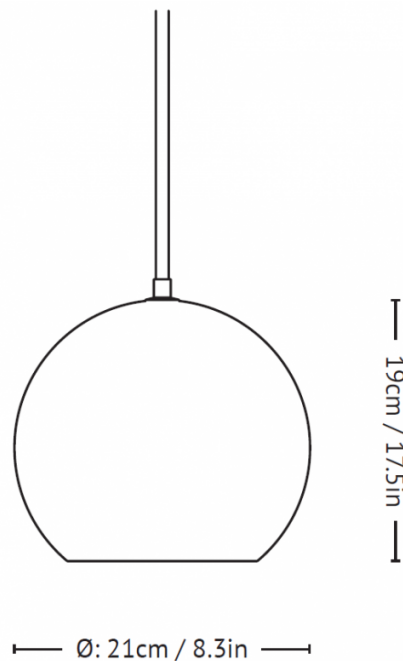

## PRODUCT SPECIFICATION

**Light Source:** 1 x Max 3.4W LED E27 (excluded)

**IP Code:** 20

**Dimensions:** Ø21cm  
Height: 19cm  
Cable Length: 3m

**For all sales and technical enquiries, please contact:**