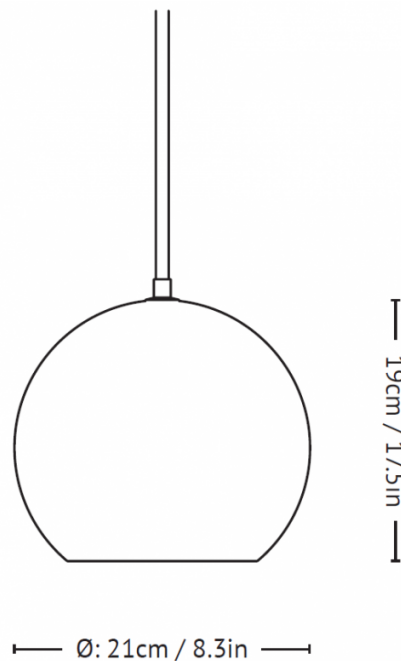

## PRODUCT SPECIFICATION

**Light Source:** 1 x Max 3.4W LED E27 (excluded)

**IP Code:** 20

**Dimensions:** Ø21cm  
Height: 19cm  
Cable Length: 3m

**For all sales and technical enquiries, please contact:**