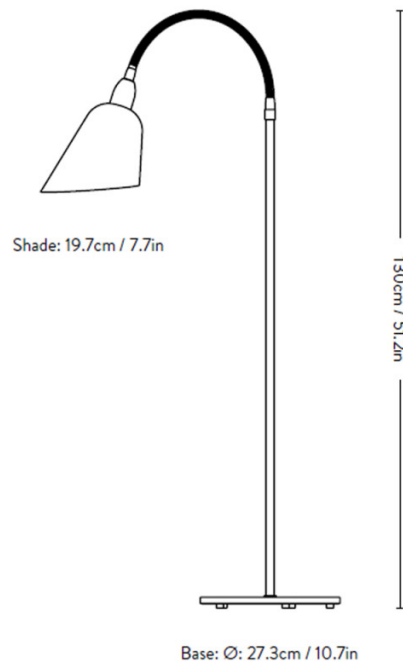

- Light Source:** 1 x Max 2.8W LED E27 (excluded)
- IP Code:** 20
- Dimming:** In-line on/off switch included on cable.
- Dimensions:**
 - Shade: Ø19.7cm
 - Depth: 60cm
 - Height: 130cm
 - Base: Ø27.3cm
 - Cable Length: 200cm