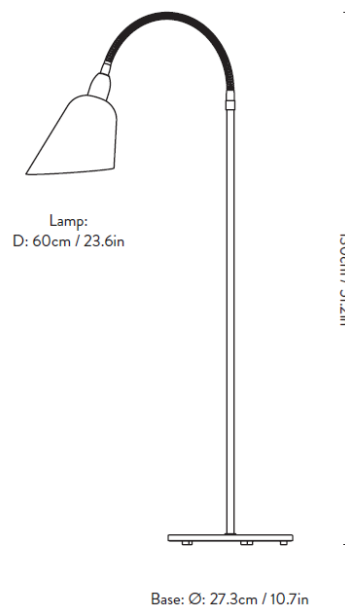

- Light Source:** 1 x Max 2.8W LED E27 (excluded)
- IP Code:** 20
- Dimming:** In line on/off switch included on cable.
- Dimensions:**
 - Shade: Ø19.7cm
 - Depth: 60cm
 - Height: 130cm
 - Base: Ø27.3cm
 - Cable Length: 2m