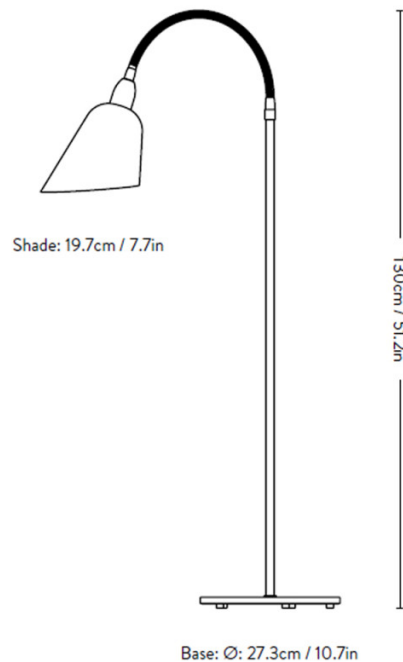

## PRODUCT SPECIFICATION

- Light Source:** 1 x Max 2.8W LED E27 (excluded)
- IP Code:** 20
- Dimming:** In-line on/off switch included on cable.
- Dimensions:**
  - Shade: Ø19.7cm
  - Depth: 60cm
  - Height: 130cm
  - Base: Ø27.3cm
  - Cable Length: 200cm