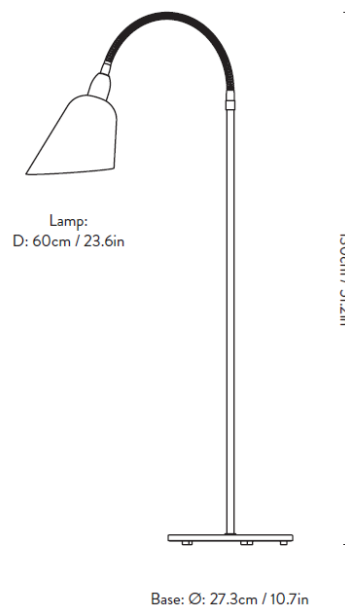

## PRODUCT SPECIFICATION

- Light Source:** 1 x Max 2.8W LED E27 (excluded)
- IP Code:** 20
- Dimming:** In line on/off switch included on cable.
- Dimensions:**
  - Shade: Ø19.7cm
  - Depth: 60cm
  - Height: 130cm
  - Base: Ø27.3cm
  - Cable Length: 2m