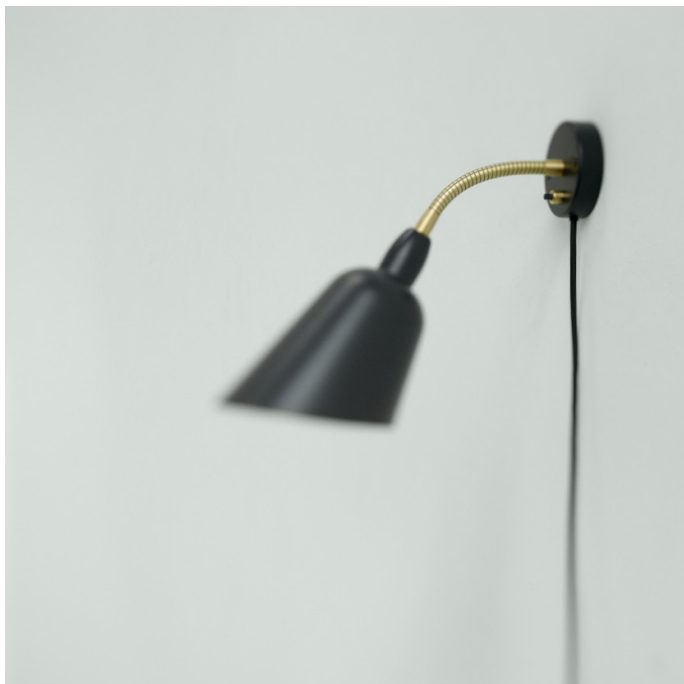

&Tradition Bellevue AJ9 Wall Lamp

LA6943

SOURCE: <https://www.davidvillagelighting.co.uk/product/Tradition-Bellevue-AJ9-Wall-Lamp/13998>

PRODUCT DESCRIPTION

Designer: Arne Jacobsen

&Tradition Bellevue AJ9 Wall Lamp

The Bellevue Wall Lamp is part of &Tradition's reissue of Arne Jacobsen's iconic Bellevue collection. Designed for Jacobsen's 1929 'House of the Future' exhibition, Bellevue combines a classical approach to style with a typically modernist preoccupation with functionality. The result is a wall lamp which is as attractive as it is practical, a unique cut-off shade, spun from a single sheet of metal, attached to the wall by an adjustable stem, a light untarnished by complication.

Bellevue is an ideal solution for bedside lighting in both homes and hotels and for creating a comfortable atmosphere in restaurant booths and high-end retail environments. For more inspiration, see the other members of the Bellevue family, the [AJ7 Floor Lamp](#) and [AJ8 Table Lamp](#).

PRODUCT SPECIFICATION

Light Source: 1 x Max 2.8W E14 (excluded)

IP Code: 20

Dimming: Integrated on/off switch on the product.

Dimensions: Shade: Ø16.7cm
Depth: 28cm
Width: 16.5cm
Height: 30cm
Wall Plate: Ø8.5cm
Cable Length: 200cm