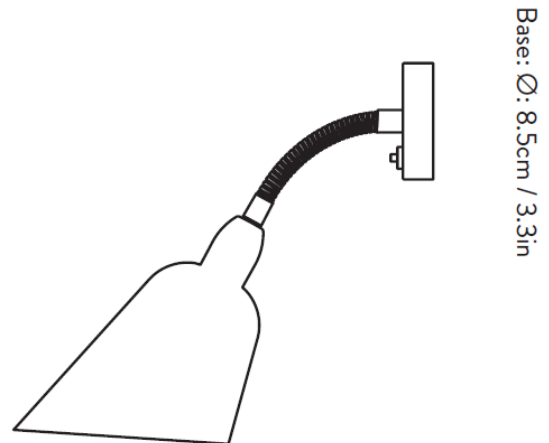

The Bellevue Wall Lamp is part of &Tradition's reissue of Arne Jacobsen's iconic Bellevue collection.

Designed for Jacobsen's 1929 'House of the Future' exhibition, Bellevue combines a classical approach to style with a typically modernist preoccupation with functionality. The result is a wall lamp which is as attractive as it is practical, a unique cut-off shade, spun from a single sheet of metal, attached to the wall by an adjustable stem, a light untarnished by complication.

PRODUCT SPECIFICATION

- Light Source:** 1 x Max 2.8W E14 (excluded)
- IP Code:** 20
- Dimming:** Integrated on/off switch on the product.
- Dimensions:** Shade: Ø16.7cm
Depth: 28cm
Width: 16.5cm
Height: 30cm
Wall Plate: Ø8.5cm
Cable Length: 2m