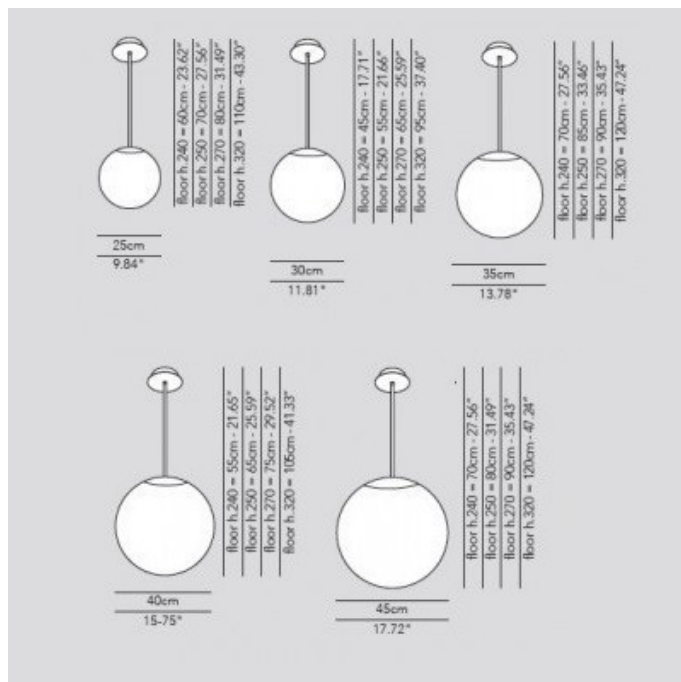

Modoluce Multiball Suspension

LA4969

SOURCE: <https://www.davidvillagelighting.co.uk/product/Modoluce-Multiball-Suspension/13946>

PRODUCT DESCRIPTION

Modoluce Multiball Suspension

A flexible and versatile design solution: the Infinite Suspension is a series of infinite opal globes of different diameters, fixed to rigid rods at varying heights. Each plug into each other with a moveable white metal connecting stirrup.

The system of a series of joined singular globes allows for the creation of multiple compositions.

Body: RAL 9003 white
Globes: white (soft touch)

PRODUCT SPECIFICATION

Light Source: 25cm: 42W E14 (excluded)
30cm: 52W E27 (excluded)
35cm: 52W E27 (excluded)
40cm: 70W E27 (excluded)
45cm: 70W E27 (excluded)

IP Code: 20

Dimensions: Ø 25cm
Ø 30cm
Ø 35cm
Ø 40cm
Ø 45cm

For all sales and technical enquiries, please contact:

+44 (0)114 263 4266

info@davidvillagelighting.co.uk

www.davidvillagelighting.co.uk