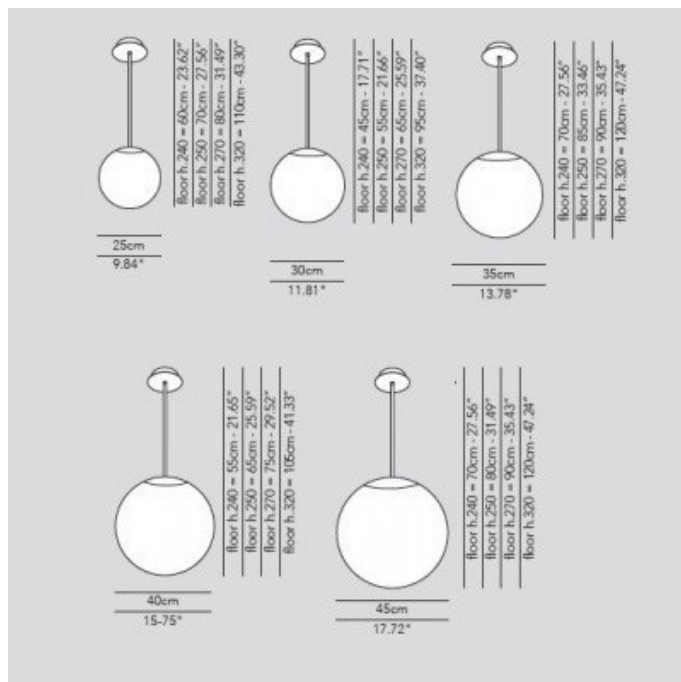

The system of a series of joined singular globes allows for the creation of multiple compositions.

Body: RAL 9003 white  
Globes: white (soft touch)

## PRODUCT SPECIFICATION

**Light Source:** 25cm: 42W E14 (excluded)  
30cm: 52W E27 (excluded)  
35cm: 52W E27 (excluded)  
40cm: 70W E27 (excluded)  
45cm: 70W E27 (excluded)

**IP Code:** 20

**Dimensions:** Ø 25cm  
Ø 30cm  
Ø 35cm  
Ø 40cm  
Ø 45cm