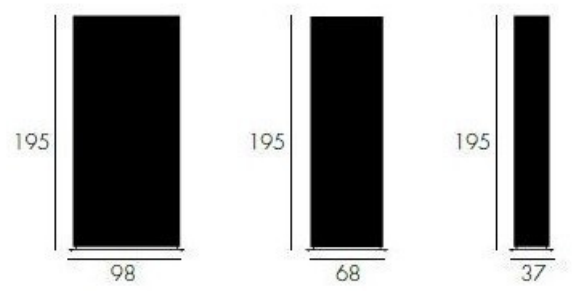

PRODUCT SPECIFICATION

For all sales and technical enquiries, please contact:

+44 (0)114 263 4266

info@davidvillagelighting.co.uk

www.davidvillagelighting.co.uk