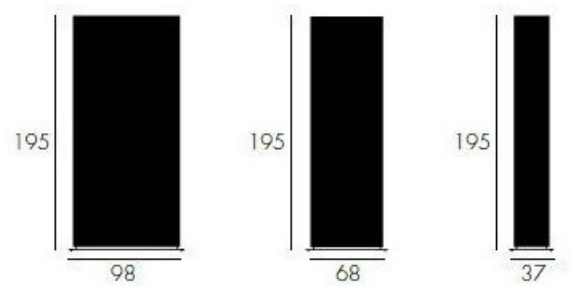

Available in 3 widths: 37cm, 68cm and 98cm (Height of all versions: 195cm).

With pleated vertical fabric (in red, white or grey, and brushed stainless steel foot).

37cm: 3 x 12watt E14 Fluorescent

68cm: 6 x 12watt E14 Fluorescent

98cm: 9 x 12watt E14 Fluorescent

Please [contact us](#) for more details.

Image not found or type unknown

PRODUCT SPECIFICATION

For all sales and technical enquiries, please contact:

+44 (0)114 263 4266

info@davidvillagelighting.co.uk