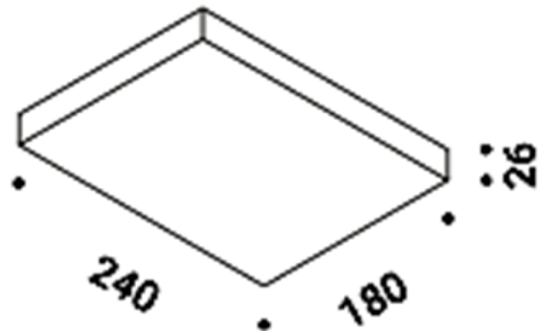

PRODUCT SPECIFICATION

- Light Source:** 24W, 3000K, 1959 Lumens
- IP Code:** 20
- Dimming:** Dimmable via IGBT/Triac dimming systems.
- Dimensions:** Height: 2.6cm
Length: 24cm
Width: 18cm

For all sales and technical enquiries, please contact: