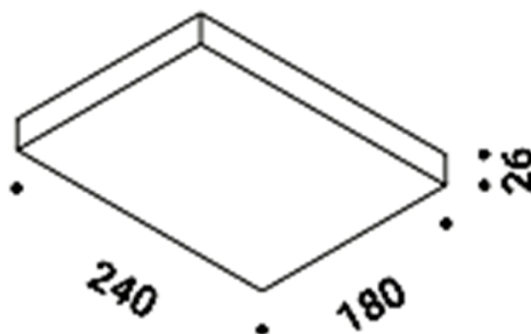

Sol 2 LED Wall Light is a rectangular frame which can be positioned as both an upward and downward light. Sol 2 can be strategically arranged in multiples to produce an aesthetically pleasing display, resulting in a clean ensemble. Available in a matte white colourway, this minimalistic wall light can be featured in both commercial and residential settings.

PRODUCT SPECIFICATION

Light Source: 24W, 3000K, 1959 Lumens

IP Code: 20

Dimming: Dimmable via IGBT/Triac dimming systems.

Dimensions: Height: 2.6cm
Length: 24cm
Width: 18cm

For all sales and technical enquiries, please contact: