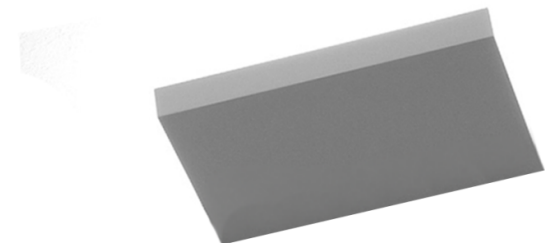

davide groppi

Davide Groppi Sol 2 LED Wall Light

LA6885

SOURCE: <https://www.davidvillagelighting.co.uk/product/Davide-Groppi-Sol-2-LED-Wall-Light/13919>

PRODUCT DESCRIPTION

Designer: Omar Carraglia

Davide Groppi Sol 2 LED Wall Light

Davide Groppi Sol 2 LED Wall Light was designed by Omar Carraglia in 2008. This wall light is designed as a pure form, serving as a simple yet elegant structure for the light source. By seamlessly incorporating light into the surrounding space, it becomes an integral architectural element, enhancing the overall design and functionality of the environment.

Sol 2 LED Wall Light is a rectangular frame which can be positioned as both an upward and downward light. Sol 2 can be strategically arranged in multiples to produce an aesthetically pleasing display, resulting in a clean ensemble. Available in a matte white colourway, this minimalistic wall light can be featured in both commercial and residential settings.

PRODUCT SPECIFICATION

Light Source: 24W, 3000K, 1959 Lumens

IP Code: 20

Dimming: Dimmable via IGBT/Triac dimming systems.

Dimensions: Height: 2.6cm
Length: 24cm
Width: 18cm

For all sales and technical enquiries, please contact: