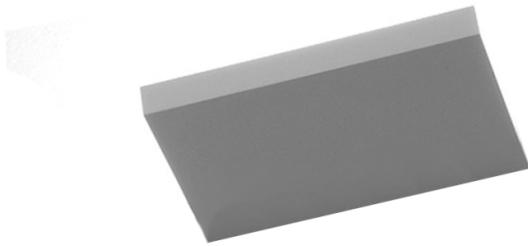

daVIDE GROPPi

DaVIDE GROPPi Sol 2 LED Wall Light

LA6885

SOURCE: <https://www.davidvillagelighting.co.uk/product/DaVIDE-GROPPi-Sol-2-LED-Wall-Light/13919>

PRODUCT DESCRIPTION

Designer: Omar Carraglia

DaVIDE GROPPi Sol 2 LED Wall Light

DaVIDE GROPPi Sol 2 LED Wall Light was designed by Omar Carraglia in 2008. This wall light is designed as a pure form, serving as a simple yet elegant structure for the light source. By seamlessly incorporating light into the surrounding space, it becomes an integral architectural element, enhancing the overall design and functionality of the environment.

Sol 2 LED Wall Light is a rectangular frame which can be positioned as both an upward and downward light. Sol 2 can be strategically arranged in multiples to produce an aesthetically pleasing display, resulting in a clean ensemble. Available in a matte white colourway, this minimalistic wall light can be featured in both commercial and residential settings.

PRODUCT SPECIFICATION

- Light Source:** 24W, 3000K, 1959 Lumens
- IP Code:** 20
- Dimming:** Dimmable via IGBT/Triac dimming systems.
- Dimensions:** Height: 2.6cm
Length: 24cm
Width: 18cm

For all sales and technical enquiries, please contact: