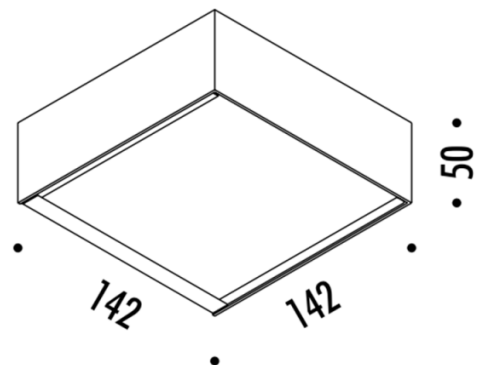

PRODUCT SPECIFICATION

Light Source: 12W, 2700K, 743 Lumens

IP Code: 20

Dimming: Non-dimmable

Dimensions: Length: 14.2cm
Width: 14.2cm
Height: 5cm

For all sales and technical enquiries, please contact:

+44 (0)114 263 4266