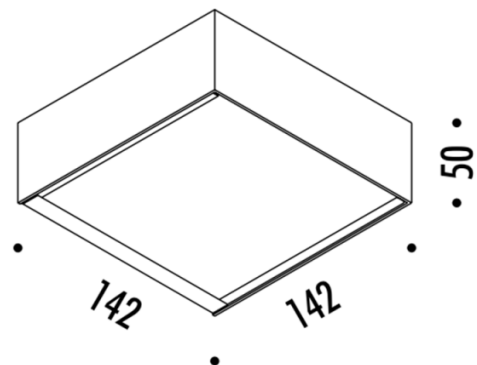

## PRODUCT SPECIFICATION

**Light Source:** 12W, 2700K, 743 Lumens

**IP Code:** 20

**Dimming:** Non-dimmable

**Dimensions:** Length: 14.2cm  
Width: 14.2cm  
Height: 5cm

**For all sales and technical enquiries, please contact:**