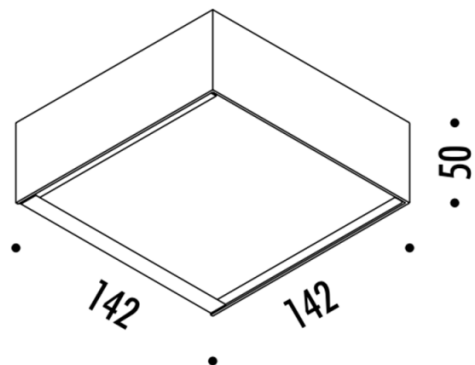

## PRODUCT SPECIFICATION

**Light Source:** 12W, 2700K, 743 Lumens

**IP Code:** 20

**Dimming:** Non-dimmable

**Dimensions:** Length: 14.2cm  
Width: 14.2cm  
Height: 5cm

**For all sales and technical enquiries, please contact:**