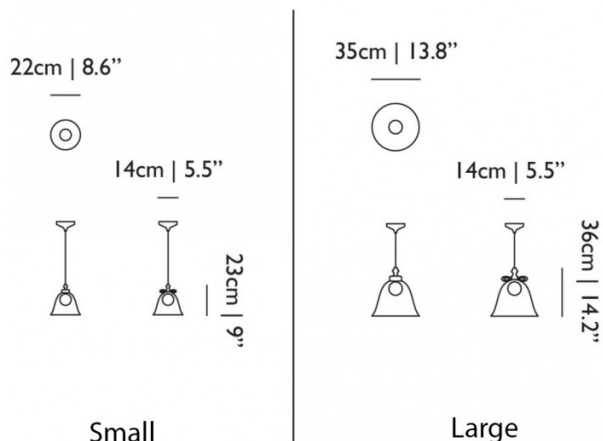

PRODUCT SPECIFICATION

Light Source: 1 x Max 60W G9 (excluded)

IP Code: 20

Dimming: Dimmable via mains phase dimming.

Dimensions: **Small** - 23 cm x 22cm
Large - 36 cm x 35cm

Ceiling Rose: Ø14cm

Cable Length: 400cm