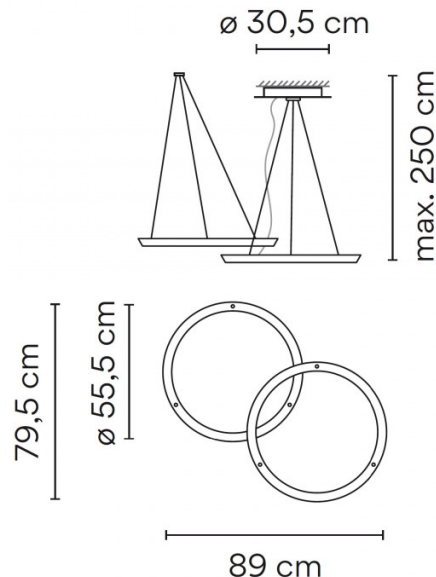

VIBIA

Vibia Halo Circular 2331 Double LED Suspension Light

LA6848

SOURCE: <https://www.davidvillagelighting.co.uk/product/Vibia-Halo-Circular-2331-Double-LED-Suspension-Light/13872>

PRODUCT DESCRIPTION

Designer: Martín Azúa

PRODUCT SPECIFICATION

- Light Source:** 23W, 3000K, 4172 Lumens
- IP Code:** 20
- Dimming:** Dimmable via 1-10V dimming systems. Please consult your electrician, additional wiring may be required on site.
- Dimensions:** Shades: Ø55.5cm
 Width: 89cm
 Length: 79.5cm
 Ceiling Canopy: Ø30.5cm
 Maximum Drop: 250cm