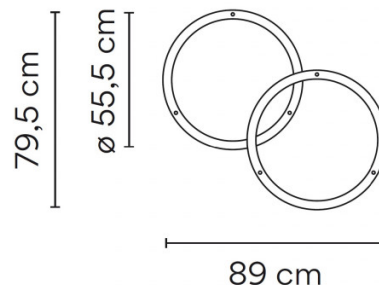

PRODUCT SPECIFICATION

- Light Source:** 23W, 3000K, 4172 Lumens
- IP Code:** 20
- Dimming:** Dimmable via 1-10V dimming systems. Please consult your electrician, additional wiring may be required on site.
- Dimensions:**
 - Shades: Ø55.5cm
 - Width: 89cm
 - Length: 79.5cm
 - Ceiling Canopy: Ø30.5cm
 - Maximum Drop: 250cm