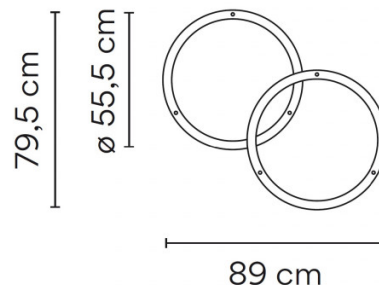

PRODUCT SPECIFICATION

- Light Source:** 23W, 3000K, 4172 Lumens
- IP Code:** 20
- Dimming:** Dimmable via 1-10V dimming systems. Please consult your electrician, additional wiring may be required on site.
- Dimensions:** Shades: Ø55.5cm
 Width: 89cm
 Length: 79.5cm
 Ceiling Canopy: Ø30.5cm
 Maximum Drop: 250cm