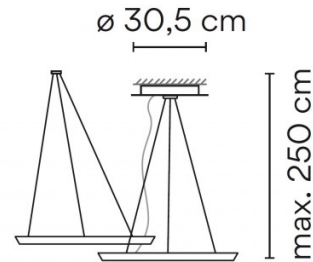

PRODUCT SPECIFICATION

- Light Source:** 23W, 3000K, 4172 Lumens
- IP Code:** 20
- Dimming:** Dimmable via 1-10V dimming systems. Please consult your electrician, additional wiring may be required on site.
- Dimensions:** Shades: Ø55.5cm
 Width: 89cm
 Length: 79.5cm
 Ceiling Canopy: Ø30.5cm
 Maximum Drop: 250cm