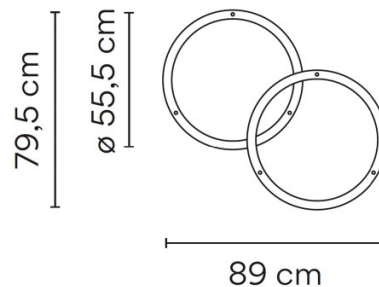

PRODUCT SPECIFICATION

- Light Source:** 23W, 3000K, 4172 Lumens
- IP Code:** 20
- Dimming:** Dimmable via 1-10V dimming systems. Please consult your electrician, additional wiring may be required on site.
- Dimensions:** Shades: Ø55.5cm
 Width: 89cm
 Length: 79.5cm
 Ceiling Canopy: Ø30.5cm
 Maximum Drop: 250cm