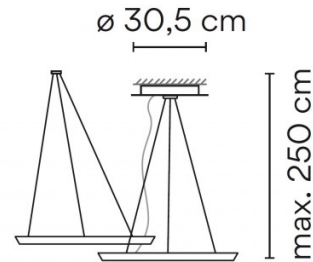

PRODUCT SPECIFICATION

- Light Source:** 23W, 3000K, 4172 Lumens
- IP Code:** 20
- Dimming:** Dimmable via 1-10V dimming systems. Please consult your electrician, additional wiring may be required on site.
- Dimensions:**
 - Shades: Ø55.5cm
 - Width: 89cm
 - Length: 79.5cm
 - Ceiling Canopy: Ø30.5cm
 - Maximum Drop: 250cm