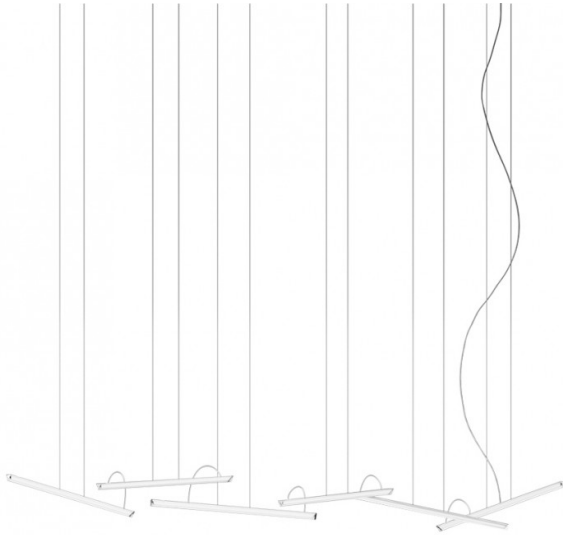

VIBIA

Vibia Halo Lineal 2342 LED Suspension Light

LA6846

SOURCE: <https://www.davidvillagelighting.co.uk/product/Vibia-Halo-Lineal-2342-LED-Suspension-Light/13870>

PRODUCT DESCRIPTION

Designer: Martín Azúa

Vibia Halo 2342 Lineal LED Suspension Light

The Halo 2342 Lineal pendant light interprets the classic linear suspension with a geometric and dynamic design by Martín Azúa. Each shade hangs purposefully and gracefully, made from PMMA to shine brightly and diffuse the integrated LED light source. What results is an evenly-spread and efficient glow that also appears ethereal in look.

The pattern of the Halo Lineal 2342 pendant produces a magnificent aesthetic and effective illumination, perfect for use as a main light in many settings. The pendant lamp can also be used alongside other lights from the [Vibia Halo collection](#) for a sensational light installation that looks comfortable in even the biggest of spaces. Use in homes, offices, hospitality venues, projects and more for a contemporary light solution.

PRODUCT SPECIFICATION

Light Source:	15.3W, 3000K, 7702 Lumens
IP Code:	20
Dimming:	Dimmable via 1-10V dimming systems. Please consult your electrician, additional wiring may be required on site.
Dimensions:	Shade Length: 100cm Total Length: 336cm Depth: 48cm Ceiling Canopy: Ø35cm Maximum Drop: 350cm