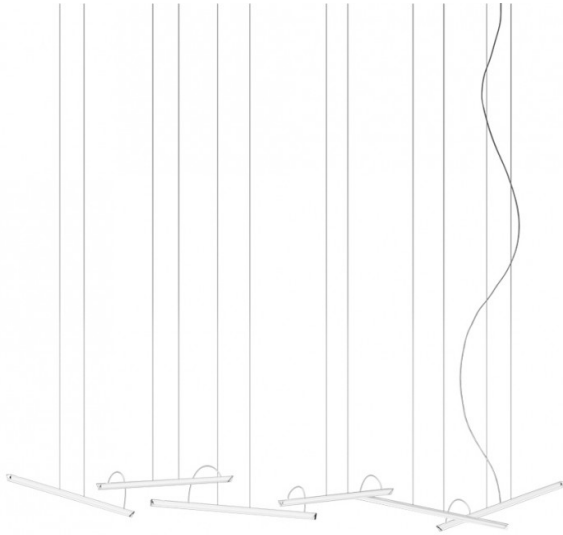

# Vibia Halo Lineal 2342 LED Suspension Light

LA6846

SOURCE: <https://www.davidvillagelighting.co.uk/product/Vibia-Halo-Lineal-2342-LED-Suspension-Light/13870>

## Vibia Halo 2342 Lineal LED Suspension Light

The Halo 2342 Lineal pendant light interprets the classic linear suspension with a geometric and dynamic design by Martín Azúa. Each shade hangs purposefully and gracefully, made from PMMA to shine brightly and diffuse the integrated LED light source. What results is an evenly-spread and efficient glow that also appears ethereal in look.

The pattern of the Halo Lineal 2342 pendant produces a magnificent aesthetic and effective illumination, perfect for use as a main light in many settings. The pendant lamp can also be used alongside other lights from the [Vibia Halo collection](#) for a sensational light installation that looks comfortable in even the biggest of spaces. Use in homes, offices, hospitality venues, projects and more for a contemporary light solution.

## PRODUCT SPECIFICATION

<b>Light Source:</b>	15.3W, 3000K, 7702 Lumens
<b>IP Code:</b>	20
<b>Dimming:</b>	Dimmable via 1-10V dimming systems. Please consult your electrician, additional wiring may be required on site.
<b>Dimensions:</b>	Shade Length: 100cm Total Length: 336cm Depth: 48cm Ceiling Canopy: Ø35cm Maximum Drop: 350cm