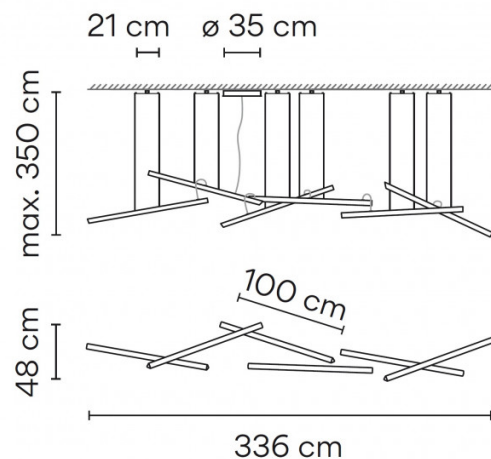

VIBIA

Vibia Halo Lineal 2342 LED Suspension Light

LA6846

SOURCE: <https://www.davidvillagelighting.co.uk/product/Vibia-Halo-Lineal-2342-LED-Suspension-Light/13870>

PRODUCT DESCRIPTION

Designer: Martín Azúa

Vibia Halo 2342 Lineal LED Suspension Light

The Halo 2342 Lineal pendant light interprets the classic linear suspension with a geometric and dynamic design by Martín Azúa. Each shade hangs purposefully and gracefully, made from PMMA to shine brightly and diffuse the integrated LED light source. What results is an evenly-spread and efficient glow that also appears ethereal in look.

PRODUCT SPECIFICATION

Light Source:	15.3W, 3000K, 7702 Lumens
IP Code:	20
Dimming:	Dimmable via 1-10V dimming systems. Please consult your electrician, additional wiring may be required on site.
Dimensions:	Shade Length: 100cm Total Length: 336cm Depth: 48cm Ceiling Canopy: Ø35cm Maximum Drop: 350cm