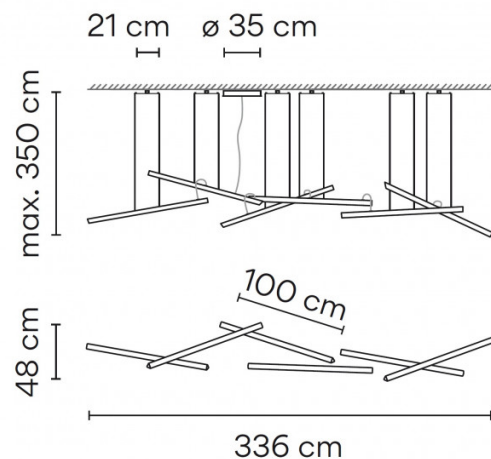

## PRODUCT SPECIFICATION

<b>Light Source:</b>	15.3W, 3000K, 7702 Lumens
<b>IP Code:</b>	20
<b>Dimming:</b>	Dimmable via 1-10V dimming systems. Please consult your electrician, additional wiring may be required on site.
<b>Dimensions:</b>	Shade Length: 100cm Total Length: 336cm Depth: 48cm Ceiling Canopy: Ø35cm Maximum Drop: 350cm