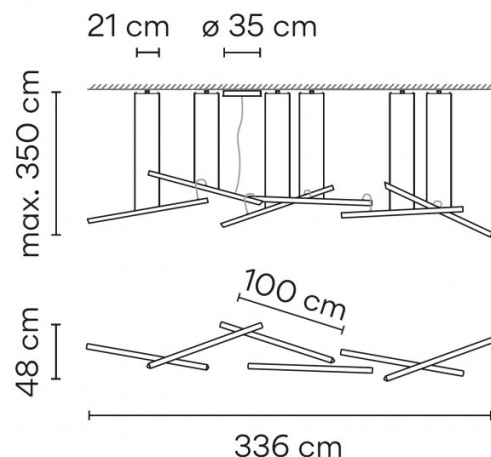

VIBIA

Vibia Halo Lineal 2342 LED Suspension Light

LA6846

SOURCE: <https://www.davidvillagelighting.co.uk/product/Vibia-Halo-Lineal-2342-LED-Suspension-Light/13870>

PRODUCT DESCRIPTION

Designer: Martín Azúa

Vibia Halo 2342 Lineal LED Suspension Light

The Halo 2342 Lineal pendant light interprets the classic linear suspension with a geometric and dynamic design by Martín Azúa. Each shade hangs purposefully and gracefully, made from PMMA to shine brightly and diffuse the integrated LED light source. What results is an evenly-spread and efficient glow that also appears ethereal in look.

PRODUCT SPECIFICATION

Light Source:	15.3W, 3000K, 7702 Lumens
IP Code:	20
Dimming:	Dimmable via 1-10V dimming systems. Please consult your electrician, additional wiring may be required on site.
Dimensions:	Shade Length: 100cm Total Length: 336cm Depth: 48cm Ceiling Canopy: Ø35cm Maximum Drop: 350cm