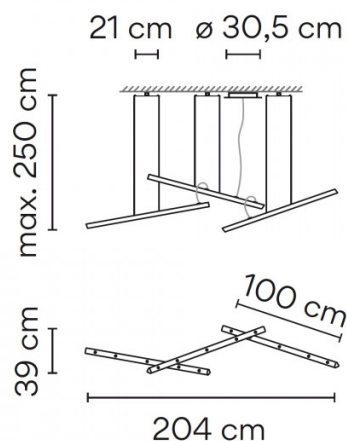

VIBIA

Vibia Halo Lineal 2341 LED Suspension Light

LA6845

SOURCE: <https://www.davidvillagelighting.co.uk/product/Vibia-Halo-Lineal-2341-LED-Suspension-Light/13869>

PRODUCT DESCRIPTION

Designer: Martín Azúa

Vibia Halo 2341 Lineal Triple LED Suspension Light

Designer Martín Azúa reinterprets the traditional linear suspension with the Halo 2341 Lineal pendant. Comprised of three lampshades, this pendant light features a geometric design as the shades create a criss-cross pattern in mid-air.

The Halo Lineal 2341 pendant lamp is made from PMMA which illuminates when turned on, creating an effective glow which is also dimmable. The suspension light is best used as a feature or main light, being suitable for many spaces and useful when hung over tables. You can also match the pendant with other lights from the [Vibia Halo collection](#) to produce a magnificent light feature.

PRODUCT SPECIFICATION

Light Source:	15.3W, 3000K, 3851 Lumens
IP Code:	20
Dimming:	Dimmable via 1-10V dimming systems. Please consult your electrician, additional wiring may be required on site.
Dimensions:	Shade Length: 100cm Total Length: 204cm Depth: 39cm Ceiling Canopy: Ø30.5cm Maximum Drop: 250cm