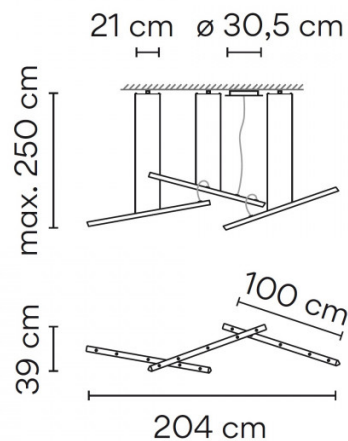

Vibia Halo 2341 Lineal Triple LED Suspension Light

Designer Martín Azúa reinterprets the traditional linear suspension with the Halo 2341 Lineal pendant. Comprised of three lampshades, this pendant light features a geometric design as the shades create a criss-cross pattern in mid-air.

PRODUCT SPECIFICATION

- Light Source:** 15.3W, 3000K, 3851 Lumens
- IP Code:** 20
- Dimming:** Dimmable via 1-10V dimming systems. Please consult your electrician, additional wiring may be required on site.
- Dimensions:**
 - Shade Length: 100cm
 - Total Length: 204cm
 - Depth: 39cm
 - Ceiling Canopy: Ø30.5cm
 - Maximum Drop: 250cm