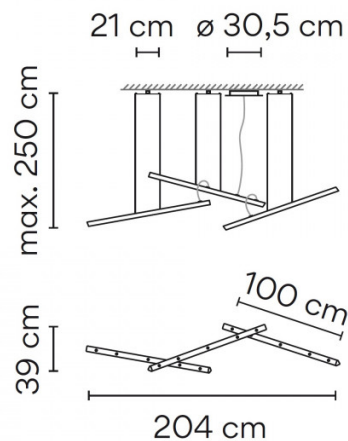

Vibia Halo 2341 Lineal Triple LED Suspension Light

Designer Martín Azúa reinterprets the traditional linear suspension with the Halo 2341 Lineal pendant. Comprised of three lampshades, this pendant light features a geometric design as the shades create a criss-cross pattern in mid-air.

PRODUCT SPECIFICATION

- Light Source:** 15.3W, 3000K, 3851 Lumens
- IP Code:** 20
- Dimming:** Dimmable via 1-10V dimming systems. Please consult your electrician, additional wiring may be required on site.
- Dimensions:** Shade Length: 100cm
Total Length: 204cm
Depth: 39cm
Ceiling Canopy: Ø30.5cm
Maximum Drop: 250cm