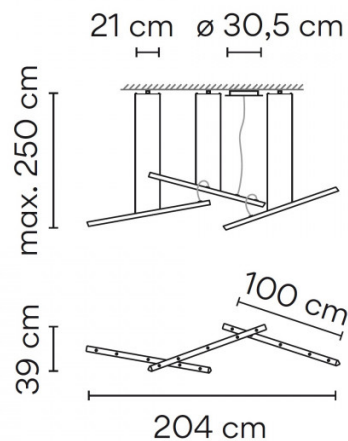

Vibia Halo 2341 Lineal Triple LED Suspension Light

Designer Martín Azúa reinterprets the traditional linear suspension with the Halo 2341 Lineal pendant. Comprised of three lampshades, this pendant light features a geometric design as the shades create a criss-cross pattern in mid-air.

PRODUCT SPECIFICATION

- Light Source:** 15.3W, 3000K, 3851 Lumens
- IP Code:** 20
- Dimming:** Dimmable via 1-10V dimming systems. Please consult your electrician, additional wiring may be required on site.
- Dimensions:** Shade Length: 100cm
 Total Length: 204cm
 Depth: 39cm
 Ceiling Canopy: Ø30.5cm
 Maximum Drop: 250cm