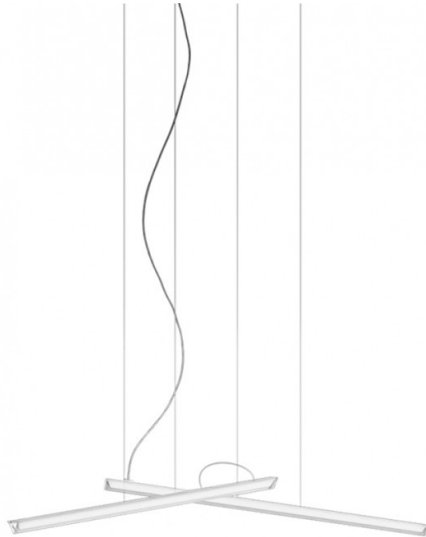

VIBIA

Vibia Halo Lineal 2340 LED Suspension Light

LA6844

SOURCE: <https://www.davidvillagelighting.co.uk/product/Vibia-Halo-Lineal-2340-LED-Suspension-Light/13868>

PRODUCT DESCRIPTION

Designer: Martín Azúa

Vibia Halo 2340 Lineal LED Suspension Light

Designed by Martín Azúa, the Halo Lineal 2340 pendant reinterprets a linear suspension light with two lampshades that form a criss-cross pattern in mid-air. The two shades are made from PMMA which creates a diffused and effective illumination, wonderful as a functional light in large spaces.

The Halo 2340 pendant light features an integrated LED light source which is concealed within the lampshades despite having a transparent appearance. This features creates an ethereal glow, which is also dimmable, and a lightweight look. This contemporary and stylish suspension can be used in a wide variety of settings, whether at home or in a place of work.

PRODUCT SPECIFICATION

Light Source:	15.3W, 3000K, 2567 Lumens
IP Code:	20
Dimming:	Dimmable via 1-10V dimming systems. Please consult your electrician, additional wiring may be required on site.
Dimensions:	Shade Length: 100cm Overall Length: 152cm Depth: 39cm Ceiling Canopy: Ø30.5cm Maximum Drop: 250cm