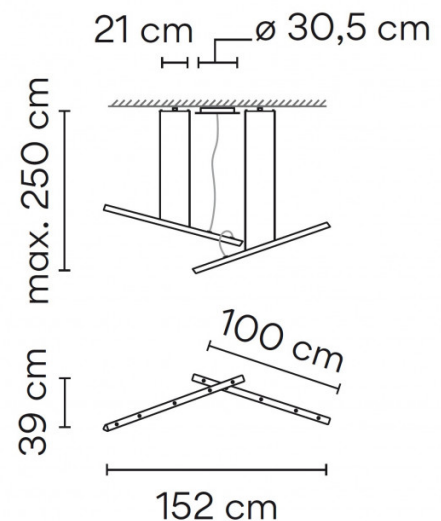

VIBIA

Vibia Halo Lineal 2340 LED Suspension Light

LA6844

SOURCE: <https://www.davidvillagelighting.co.uk/product/Vibia-Halo-Lineal-2340-LED-Suspension-Light/13868>

PRODUCT DESCRIPTION

Designer: Martín Azúa

Vibia Halo 2340 Lineal LED Suspension Light

Designed by Martín Azúa, the Halo Lineal 2340 pendant reinterprets a linear suspension light with two lampshades that form a criss-cross pattern in mid-air. The two shades are made from PMMA which creates a diffused and effective illumination, wonderful as a functional light in large spaces.

PRODUCT SPECIFICATION

Light Source:	15.3W, 3000K, 2567 Lumens
IP Code:	20
Dimming:	Dimmable via 1-10V dimming systems. Please consult your electrician, additional wiring may be required on site.
Dimensions:	Shade Length: 100cm Overall Length: 152cm Depth: 39cm Ceiling Canopy: Ø30.5cm Maximum Drop: 250cm