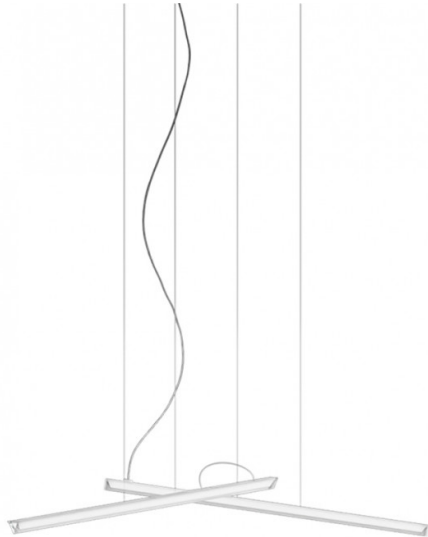

VIBIA

Vibia Halo Lineal 2340 LED Suspension Light

LA6844

SOURCE: <https://www.davidvillagelighting.co.uk/product/Vibia-Halo-Lineal-2340-LED-Suspension-Light/13868>

PRODUCT DESCRIPTION

Designer: Martín Azúa

Vibia Halo 2340 Lineal LED Suspension Light

Designed by Martín Azúa, the Halo Lineal 2340 pendant reinterprets a linear suspension light with two lampshades that form a criss-cross pattern in mid-air. The two shades are made from PMMA which creates a diffused and effective illumination, wonderful as a functional light in large spaces.

The Halo 2340 pendant light features an integrated LED light source which is concealed within the lampshades despite having a transparent appearance. This features creates an ethereal glow, which is also dimmable, and a lightweight look. This contemporary and stylish suspension can be used in a wide variety of settings, whether at home or in a place of work.

PRODUCT SPECIFICATION

Light Source:	15.3W, 3000K, 2567 Lumens
IP Code:	20
Dimming:	Dimmable via 1-10V dimming systems. Please consult your electrician, additional wiring may be required on site.
Dimensions:	Shade Length: 100cm Overall Length: 152cm Depth: 39cm Ceiling Canopy: Ø30.5cm Maximum Drop: 250cm