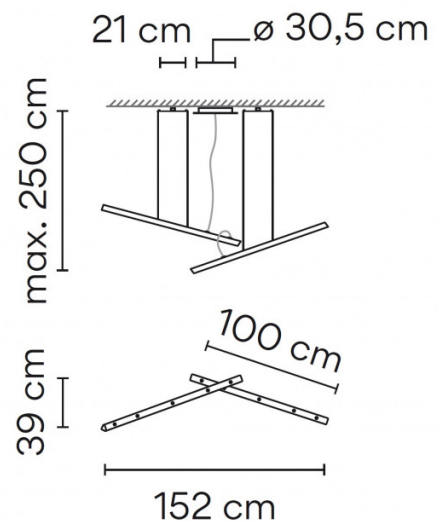

VIBIA

Vibia Halo Lineal 2340 LED Suspension Light

LA6844

SOURCE: <https://www.davidvillagelighting.co.uk/product/Vibia-Halo-Lineal-2340-LED-Suspension-Light/13868>

PRODUCT DESCRIPTION

Designer: Martín Azúa

Vibia Halo 2340 Lineal LED Suspension Light

Designed by Martín Azúa, the Halo Lineal 2340 pendant reinterprets a linear suspension light with two lampshades that form a criss-cross pattern in mid-air. The two shades are made from PMMA which creates a diffused and effective illumination, wonderful as a functional light in large spaces.

PRODUCT SPECIFICATION

Light Source:	15.3W, 3000K, 2567 Lumens
IP Code:	20
Dimming:	Dimmable via 1-10V dimming systems. Please consult your electrician, additional wiring may be required on site.
Dimensions:	Shade Length: 100cm Overall Length: 152cm Depth: 39cm Ceiling Canopy: Ø30.5cm Maximum Drop: 250cm