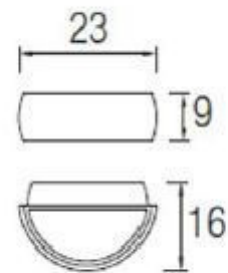

Light Attack Delfo Piccolo

LA6826

SOURCE: <https://www.davidvillagelighting.co.uk/product/Light-Attack-Delfo-Piccolo/13849>

PRODUCT DESCRIPTION

Delfo

Curved design light for lighting vertical surfaces. Body produced in high grade injected aluminium and comes complete with a frosted glass diffuser. Available in light grey or dark grey.

Structure material: High purity aluminium
Diffuser material: Glass
Diffuser finish: Sandblasted

Lamp: 1x E27 60Watt - included

PRODUCT SPECIFICATION

IP Code: 65

For all sales and technical enquiries, please contact: