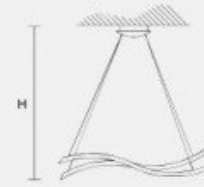

Libre Linear Suspension Lamp

CL1216

SOURCE: <https://www.davidvillagelighting.co.uk/product/Libre-Linear-Suspension-Lamp/13786>

PRODUCT DESCRIPTION

Libre Linea LED light in natural oak wood. The inner section of the wood is lined with crystal lozenges with LED.

Available in 2 lengths - 100cm or 160cm

100cm Libre - 52W LED 3000K
160cm Libre - 90W LED 3000K

PRODUCT SPECIFICATION

S100

H 20 cm 7.87"

L 100 cm 39.37"

SP 16 cm 6.29"

LED x 52W 3000°K