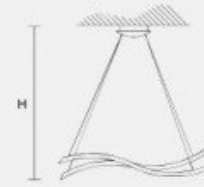

## PRODUCT DESCRIPTION

Libre Linea LED light in natural oak wood. The inner section of the wood is lined with crystal lozenges with LED.

Available in 2 lengths - 100cm or 160cm

100cm Libre - 52W LED 3000K

### S100

H 20 cm 7.87"

L 100 cm 39.37"

SP 16 cm 6.29"

LED x 52W 3000°K