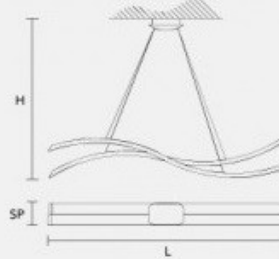

Libre Linear Suspension Lamp

CL1216

SOURCE: <https://www.davidvillagelighting.co.uk/product/Libre-Linear-Suspension-Lamp/13786>

PRODUCT DESCRIPTION

Libre Linea LED light in natural oak wood. The inner section of the wood is lined with crystal lozenges with LED.

Available in 2 lengths - 100cm or 160cm

100cm Libre - 52W LED 3000K
160cm Libre - 90W LED 3000K

PRODUCT SPECIFICATION

S100

H 20 cm 7.87"

L 100 cm 39.37"

SP 16 cm 6.29"

LED x 52W 3000°K

S160

H 30 cm 11.81"

L 160 cm 62.99"

SP 16 cm 6.29"

LED x 90W 3000°K

For all sales and technical enquiries, please contact:

+44 (0)114 263 4266

info@davidvillagelighting.co.uk