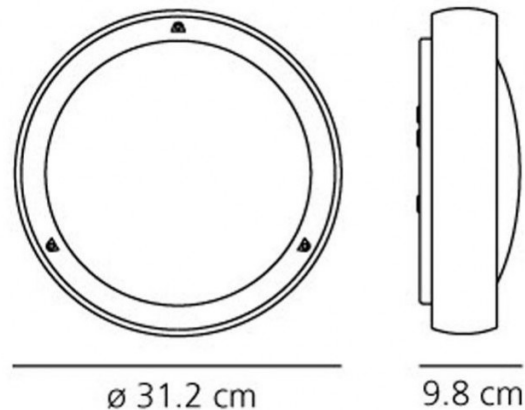

For all sales and technical enquiries, please contact:

+44 (0)114 263 4266

info@davidvillagelighting.co.uk

www.davidvillagelighting.co.uk