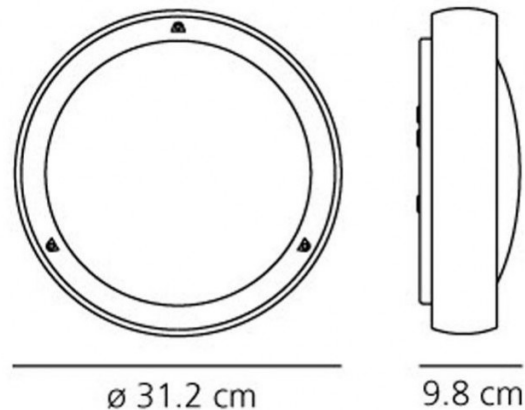

The light has a stainless steel frame, in either gloss or satinised finish, and a prismatic white glass diffuser. You can install both outdoors (IP65) and indoor.

## PRODUCT SPECIFICATION

**Light Source:** 1 x 75W E27 or LED E27 equivalent(excluded)

**IP Code:** 65

**Dimming:** Non dimmable.

**Dimensions:** Ø 31.2 cm  
9.8 cm depth

**For all sales and technical enquiries, please contact:**