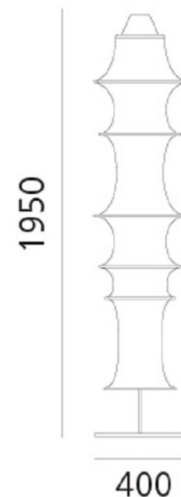

The Falkland floor lamp has a distinctive tubular shape, provided by the aluminium rings which stretch the elastic material which are created using tension. The designer Bruno Murani originally developed this design in his workshop using tights and metal rings, and thus the Falkland was born. The slim design means that although the Falkland floor lamp is over 1.9m tall, it can fit into only a few centimetres of space, an aspect of design that Murani was passionate about. All Falkland lights have a **fireproof** elastic fabric, making a unique feature for any environment and interior.

PRODUCT SPECIFICATION

Light Source: 1 x 8W LED E27 (excluded)

IP Code: 20

Dimming: In line on/off switch included on cable.

Dimensions: Ø 40 cm
195 cm height

For all sales and technical enquiries, please contact: