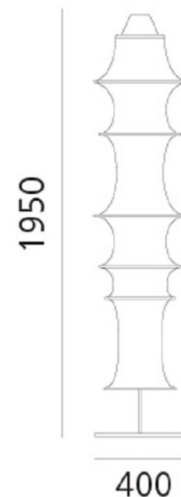

### Falkland Floor Lamp by Artemide

The Falkland floor lamp has a distinctive tubular shape, provided by the aluminium rings which stretch the elastic material which are created using tension. The designer Bruno Murani originally developed this design in his workshop using tights and metal rings, and thus the Falkland was born. The slim design means that although the Falkland floor lamp is over 1.9m tall, it can fit into only a few centimetres of space, an aspect of design that Murani was passionate about. All Falkland lights have a **fireproof** elastic fabric, making a unique feature for any environment and interior.

## PRODUCT SPECIFICATION

**Light Source:** 1 x 8W LED E27 (excluded)

**IP Code:** 20

**Dimming:** In line on/off switch included on cable.

**Dimensions:** Ø 40 cm  
195 cm height

**For all sales and technical enquiries, please contact:**