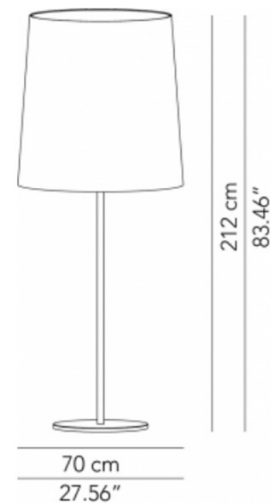

Modoluce Romeo Floor Lamp

LA4968

SOURCE: <https://www.davidvillagelighting.co.uk/product/Modoluce-Romeo-Floor-Lamp/13611>

PRODUCT DESCRIPTION

Modoluce Romeo Floor Lamp

The Modoluce Romeo Floor Lamp is an oversized statement piece, ideal for hospitality and luxury residential spaces. This beautifully crafted floor lamp features a hand-made plissé fabric shade in a classic cream finish, perfectly complemented by a satin nickel metal structure.

Available with a large 70cm diffuser, the Romeo floor lamp delivers a soft, diffused glow that creates an inviting and tranquil atmosphere. For additional personalisation, the fabric shade is offered in a wide range of colours, ensuring the lamp can seamlessly integrate into any interior design scheme.

PRODUCT SPECIFICATION

Light Source: 4 x Max 70W E27 (Excluded)

IP Code: 20

Dimensions: Shade: Ø70cm
Height: 212cm

For all sales and technical enquiries, please contact:

+44 (0)114 263 4266

info@davidvillagelighting.co.uk