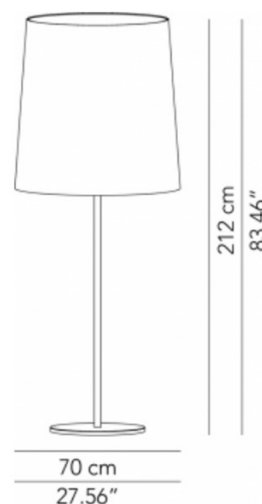

Modoluce Romeo Floor Lamp

LA4968

SOURCE: <https://www.davidvillagelighting.co.uk/product/Modoluce-Romeo-Floor-Lamp/13611>

PRODUCT DESCRIPTION

Designer: Modoluce R&D

Modoluce Romeo Floor Lamp

The Modoluce Romeo Floor Lamp is an oversized statement piece, ideal for hospitality and luxury residential spaces. This beautifully crafted floor lamp features a hand-made plissé fabric shade in a classic cream finish, perfectly complemented by a satin nickel metal structure.

PRODUCT SPECIFICATION

Light Source: 4 x Max 70W E27 (Excluded)

IP Code: 20

Dimming: In-line on/off switch included on cable.

Dimensions: Shade: Ø70cm
Height: 212cm

For all sales and technical enquiries, please contact: