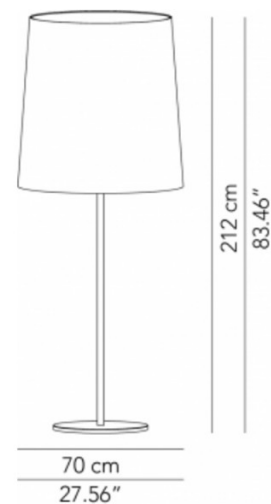

Modoluce Romeo Floor Lamp

LA4968

SOURCE: <https://www.davidvillagelighting.co.uk/product/Modoluce-Romeo-Floor-Lamp/13611>

PRODUCT DESCRIPTION

Designer: ModoLUCE R&D

Modoluce Romeo Floor Lamp

The Modoluce Romeo Floor Lamp is an oversized statement piece, ideal for hospitality and luxury residential spaces. This beautifully crafted floor lamp features a hand-made plissé fabric shade in a classic cream finish, perfectly complemented by a satin nickel metal structure.

PRODUCT SPECIFICATION

Light Source: 4 x Max 70W E27 (Excluded)

IP Code: 20

Dimming: In-line on/off switch included on cable.

Dimensions: Shade: Ø70cm
Height: 212cm

For all sales and technical enquiries, please contact: