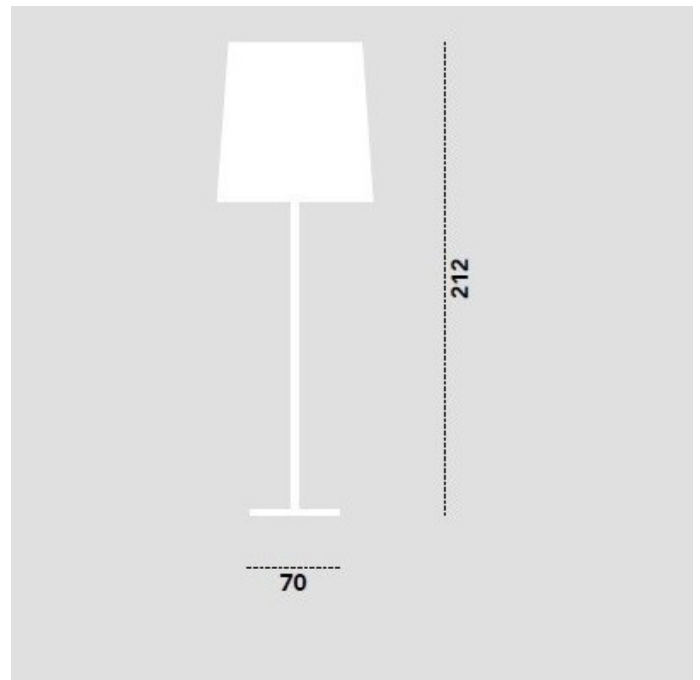

## Modoluce Romeo Floor

LA4968

SOURCE: <https://www.davidvillagelighting.co.uk/product/Modoluce-Romeo-Floor/13611>

#### Modoluce Romeo Floor Lamp

Beautiful oversized floor lamp, ideal for hotel or hospitality lighting situations.

Hand made cream Plissé fabric 70cm diffuser, with satin nickel structure.

Diffuser available in a wide range of colours. Please contact us for more information and pricing.

### PRODUCT SPECIFICATION

**Light Source:** 4 x Max 70W E27 (excluded)

**IP Code:** 20

**For all sales and technical enquiries, please contact:**

+44 (0)114 263 4266

[info@davidvillagelighting.co.uk](mailto:info@davidvillagelighting.co.uk)