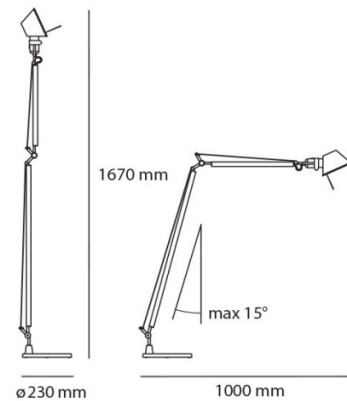

## PRODUCT SPECIFICATION

- Light Source:** 8W, 3000K, 761 Lumens
- IP Code:** 20
- Dimming:** Integrated dimmer on the product.
- Dimensions:** Height: 167cm  
Depth: 100cm  
Shade: Ø15cm  
Base: Ø23cm