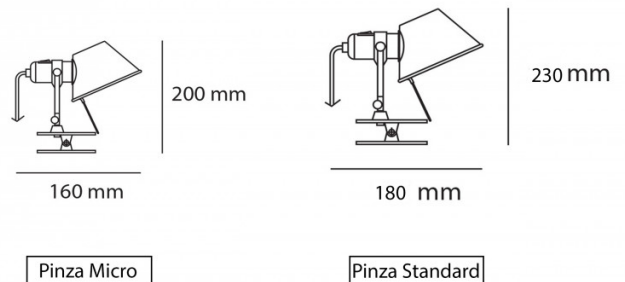

For all sales and technical enquiries, please contact:

+44 (0)114 263 4266

info@davidvillagelighting.co.uk

www.davidvillagelighting.co.uk