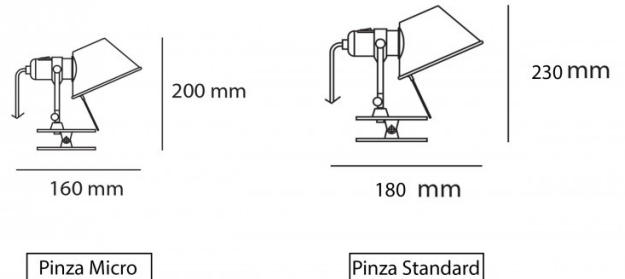

For all sales and technical enquiries, please contact:

+44 (0)114 263 4266

info@davidvillagelighting.co.uk

www.davidvillagelighting.co.uk