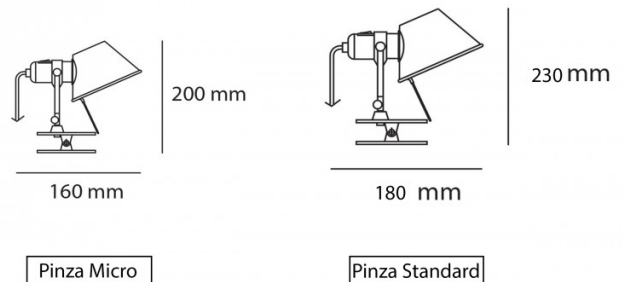

Dimensions: **Standard**
 Height: 23cm
 Depth: 18cm

Micro
 Height: 20cm
 Depth: 16cm

For all sales and technical enquiries, please contact:

+44 (0)114 263 4266

info@davidvillagelighting.co.uk

www.davidvillagelighting.co.uk