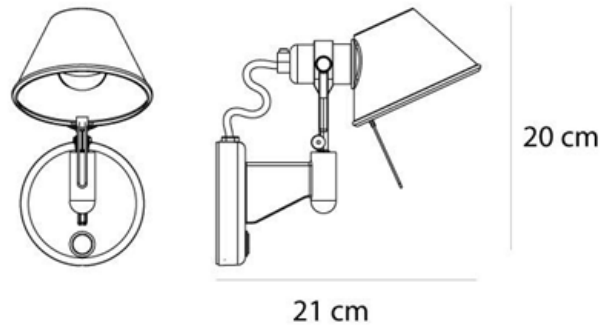

The Tolomeo Micro LED wall lamp has an integrated dimmer switch so you can create the exact ambience you want. Perfect for use in bedrooms, kitchens, hallways and many more, you can use this wall lamp to create a welcoming atmosphere, to point at a particular feature or to use as a hanging reading light. Match with other lights from the collection to create a consistent design scheme throughout your interior.

PRODUCT SPECIFICATION

Light Source: 7W, 3000K, 648 Lumens

IP Code: 20

Dimming: Integrated dimmer on the product.

Dimensions: Height: 20cm
Depth: 20cm

For all sales and technical enquiries, please contact:

+44 (0)114 263 4266