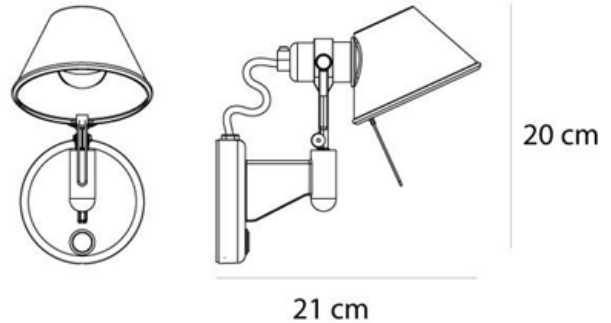

Tolomeo Micro LED Wall Light by  
Artemide

The Tolomeo Micro LED wall light is a smaller light from the [Artemide Tolomeo collection](#), designed by the renowned Michele de Lucchi & Giancarlo Fassina. Perfect for smaller rooms and to have a light that doesn't take up too much space, this wall light has a rotational lampshade so you can direct the light where you need.

PRODUCT SPECIFICATION

- Light Source:** 7W, 3000K, 648 Lumens
- IP Code:** 20
- Dimming:** Integrated dimmer on the product.
- Dimensions:** Height: 20cm  
Depth: 20cm

For all sales and technical enquiries, please contact: