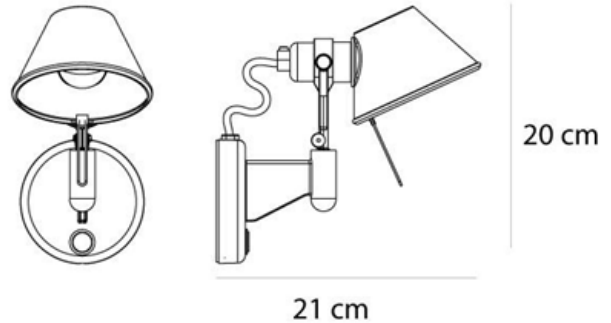

Tolomeo Micro LED Wall Light by
Artemide

The Tolomeo Micro LED wall light is a smaller light from the [Artemide Tolomeo collection](#), designed by the renowned Michele de Lucchi & Giancarlo Fassina. Perfect for smaller rooms and to have a light that doesn't take up too much space, this wall light has a rotational lampshade so you can direct the light where you need.

PRODUCT SPECIFICATION

- Light Source:** 7W, 3000K, 648 Lumens
- IP Code:** 20
- Dimming:** Integrated dimmer on the product.
- Dimensions:** Height: 20cm
Depth: 20cm

For all sales and technical enquiries, please contact: