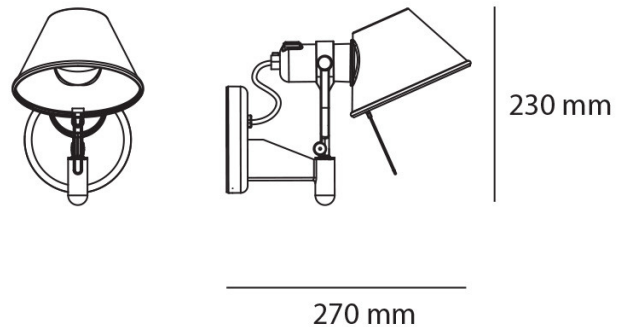

## PRODUCT SPECIFICATION

- Light Source:** 6W, 3000K, 671 Lumens
- IP Code:** 20
- Dimming:** **No Switch:** Non-Dimmable.  
**With Switch:** Integrated dimmer included on the product.
- Dimensions:** Depth: 25cm  
Height: 23cm