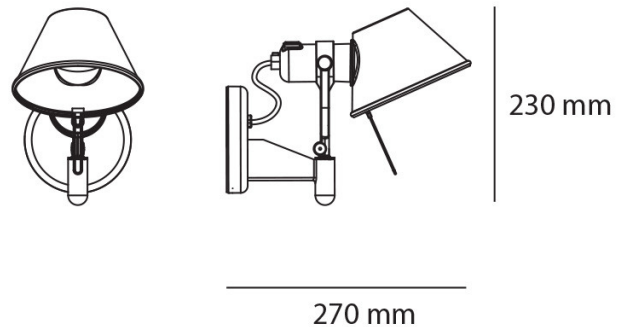

Tolomeo Faretto LED Wall Light by Artemide

This is the **integrated LED version** of Artemide's classic [Tolomeo Faretto wall light](#). Its wall support is made from polished aluminium, with a fully rotational lampshade in matt anodised aluminium, so you can direct the light where you need to. Perfect as a spotlight or to line the walls in a variety of settings, this wall light will add a modern and chic touch to the space.

PRODUCT SPECIFICATION

- Light Source:** 6W, 3000K, 671 Lumens
- IP Code:** 20
- Dimming:** **No Switch:** Non-Dimmable.
With Switch: Integrated dimmer included on the product.
- Dimensions:** Depth: 25cm
Height: 23cm