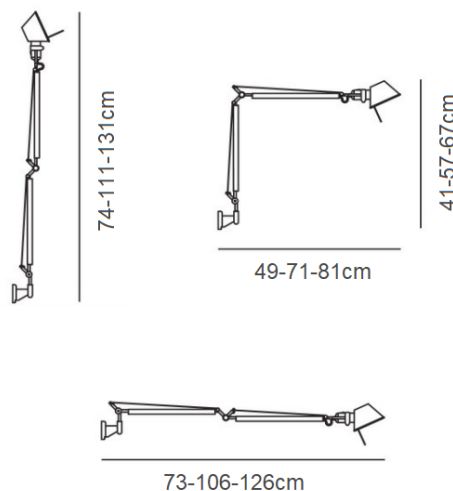

PRODUCT SPECIFICATION

Light Source: **Standard:** 8W, 3000K, 761 Lumens
Mini: 8W, 3000K, 761 lumens
Micro: 7W, 3000K, 648 Lumens

IP Code: 20

Dimming: Integrated dimmer on the product.

Dimensions: Standard
 Height: 67-131cm
 Depth: 81-126 cm

Mini
 Height: 57-111cm
 Depth: 71-106cm

Micro
 Height: 41-74cm
 Depth: 49-73cm

For all sales and technical enquiries, please contact:

+44 (0)114 263 4266

info@davidvillagelighting.co.uk

www.davidvillagelighting.co.uk