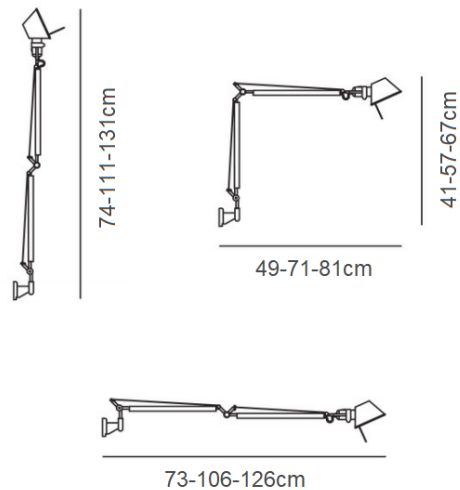

PRODUCT SPECIFICATION

Light Source: **Standard:** 8W, 3000K, 761 Lumens
Mini: 8W, 3000K, 761 lumens
Micro: 7W, 3000K, 648 Lumens

IP Code: 20

Dimming: Integrated dimmer on the product.

Dimensions: Standard
 Height: 67-131cm
 Depth: 81-126 cm

Mini
 Height: 57-111cm
 Depth: 71-106cm

Micro
 Height: 41-74cm
 Depth: 49-73cm

For all sales and technical enquiries, please contact:

+44 (0)114 263 4266

info@davidvillagelighting.co.uk

www.davidvillagelighting.co.uk