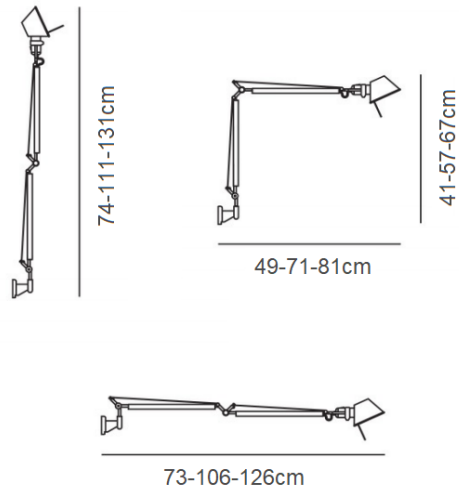

PRODUCT SPECIFICATION

Light Source: **Standard:** 8W, 3000K, 761 Lumens
Mini: 8W, 3000K, 761 lumens
Micro: 7W, 3000K, 648 Lumens

IP Code: 20

Dimming: Integrated dimmer on the product.

Dimensions: Standard
 Height: 67-131cm
 Depth: 81-126 cm

Mini
 Height: 57-111cm
 Depth: 71-106cm

Micro
 Height: 41-74cm
 Depth: 49-73cm

For all sales and technical enquiries, please contact:

+44 (0)114 263 4266

info@davidvillagelighting.co.uk

www.davidvillagelighting.co.uk