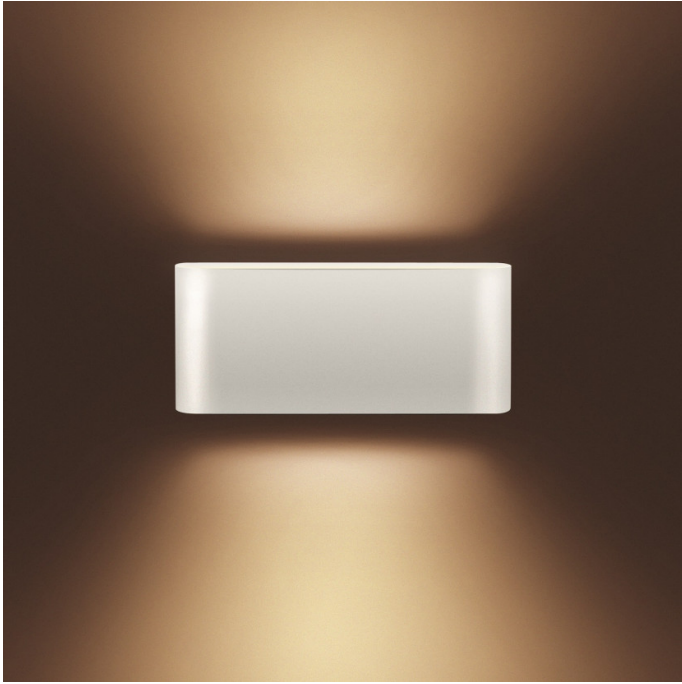

# Artemide Two Flags LED Wall Light

LA6677

SOURCE: <https://www.davidvillagelighting.co.uk/product/Artemide-Two-Flags-LED-Wall-Light/13585>

### Two Flags LED Wall by Artemide

The slim Two Flags Wall lamp is made from painted aluminium and borosilicate glass which directs light onto the wall above and below it. With an integral LED light source, Artemide's Two Flag can be tilted to direct the light emission as required.

Available in white or black, the Two Flags floor light is a sleek and stylish lighting choice. Artemide's Two Flags design is also available in a [floor version](#).