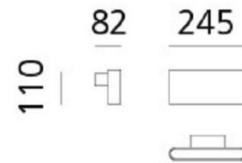

IP Code: 20

Dimming: Non dimmable.

Dimensions: Width: 24.5cm
Depth: 8.2cm
Height: 11cm

For all sales and technical enquiries, please contact:

+44 (0)114 263 4266

info@davidvillagelighting.co.uk

www.davidvillagelighting.co.uk