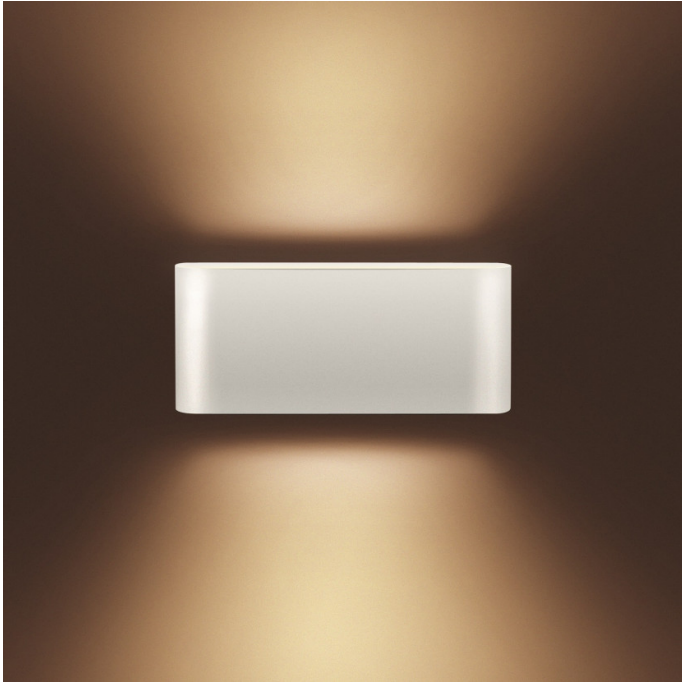

Artemide

Artemide Two Flags LED Wall Light

LA6677

SOURCE: <https://www.davidvillagelighting.co.uk/product/Artemide-Two-Flags-LED-Wall-Light/13585>

PRODUCT DESCRIPTION

Designer: Ernesto Gismondi

Two Flags LED Wall by Artemide

The slim Two Flags Wall lamp is made from painted aluminium and borosilicate glass which directs light onto the wall above and below it. With an integral LED light source, Artemide's Two Flag can be tilted to direct the light emission as required.

Available in white or black, the Two Flags floor light is a sleek and stylish lighting choice. Artemide's Two Flags design is also available in a [floor version](#).

PRODUCT SPECIFICATION

Light Source: 21W, 3000K, 1131 Lumens