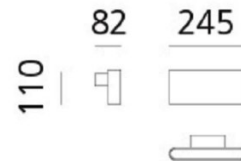

## PRODUCT SPECIFICATION

**Light Source:** 21W, 3000K, 1131 Lumens

**IP Code:** 20

**Dimming:** Non dimmable.

**Dimensions:** Width: 24.5cm  
Depth: 8.2cm  
Height: 11cm

**For all sales and technical enquiries, please contact:**