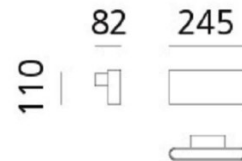

IP Code: 20

Dimming: Non dimmable.

Dimensions: Width: 24.5cm
Depth: 8.2cm
Height: 11cm

For all sales and technical enquiries, please contact:

+44 (0)114 263 4266

info@davidvillagelighting.co.uk

www.davidvillagelighting.co.uk