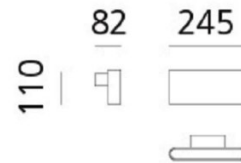

## PRODUCT SPECIFICATION

**Light Source:** 21W, 3000K, 1131 Lumens

**IP Code:** 20

**Dimming:** Non dimmable.

**Dimensions:** Width: 24.5cm  
Depth: 8.2cm  
Height: 11cm

**For all sales and technical enquiries, please contact:**