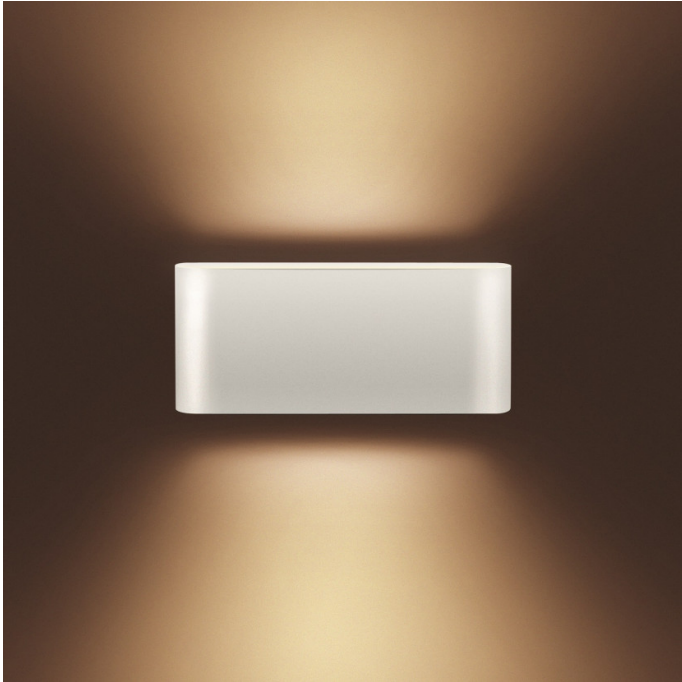

Artemide

Artemide Two Flags LED Wall Light

LA6677

SOURCE: <https://www.davidvillagelighting.co.uk/product/Artemide-Two-Flags-LED-Wall-Light/13585>

PRODUCT DESCRIPTION

Designer: Ernesto Gismondi

Two Flags LED Wall by Artemide

The slim Two Flags Wall lamp is made from painted aluminium and borosilicate glass which directs light onto the wall above and below it. With an integral LED light source, Artemide's Two Flag can be tilted to direct the light emission as required.

Available in white or black, the Two Flags floor light is a sleek and stylish lighting choice. Artemide's Two Flags design is also available in a [floor version](#).

PRODUCT SPECIFICATION

Light Source: 21W, 3000K, 1131 Lumens