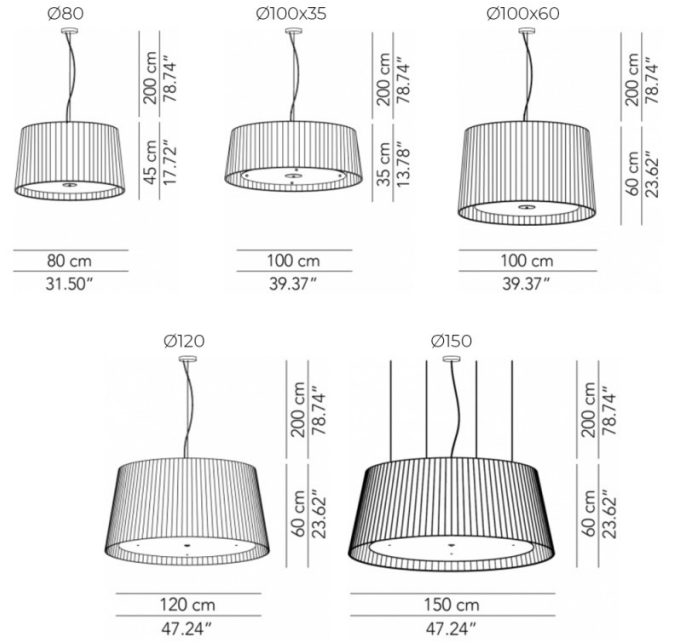

## PRODUCT SPECIFICATION

**Light** Ø80 / Ø100x35 / Ø100x60 / Ø120: 4 x Max 70W

**Source:** E27 (Excluded)

Ø150: 6 x Max 70W E27 (Excluded)

**IP Code:** 20

**Dimming:** Dimmable via Triac dimming.

**Dimensions: Ø80:**

Shade: Ø80

Height: 45cm

**Ø100x35:**

Shade: Ø100

Height: 35cm

**Ø100x60:**

Shade: Ø100

Height: 60cm

**Ø120:**

Shade: Ø120

Height: 60cm

**Ø150:**

Shade: Ø150

Height: 60cm

Cable Length: 200cm

**For all sales and technical enquiries, please contact:**