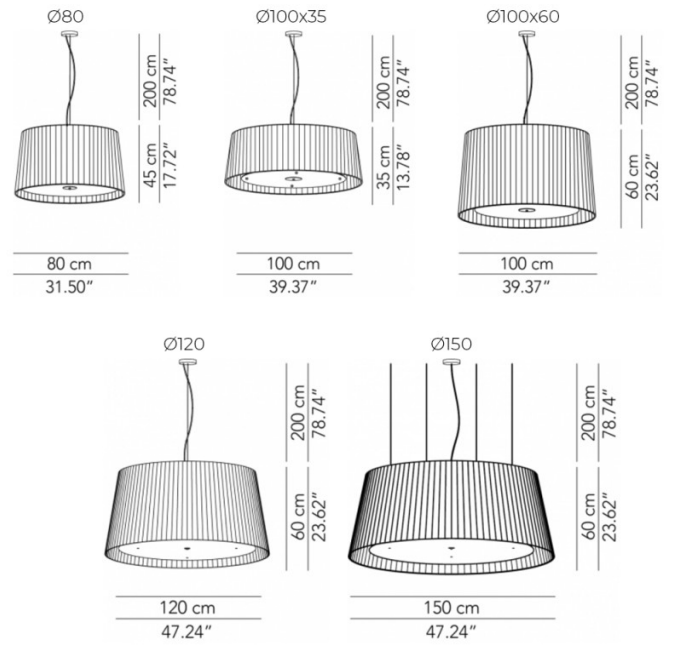

PRODUCT SPECIFICATION

Light Ø80 / Ø100x35 / Ø100x60 / Ø120: 4 x Max 70W

Source: E27 (Excluded)

Ø150: 6 x Max 70W E27 (Excluded)

IP Code: 20

Dimming: Dimmable via Triac dimming.

Dimensions: Ø80:

Shade: Ø80

Height: 45cm

Ø100x35:

Shade: Ø100

Height: 35cm

Ø100x60:

Shade: Ø100

Height: 60cm

Ø120:

Shade: Ø120

Height: 60cm

Ø150:

Shade: Ø150

Height: 60cm

Cable Length: 200cm

For all sales and technical enquiries, please contact:

+44 (0)114 263 4266