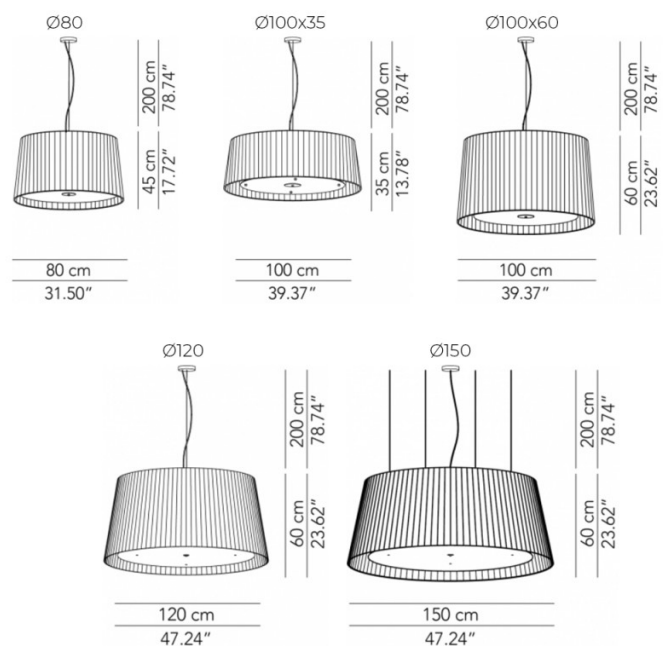

## PRODUCT SPECIFICATION

**Light Source:** Ø80 / Ø100x35 / Ø100x60 / Ø120: 4 x Max 70W E27 (Excluded)  
Ø150: 6 x Max 70W E27 (Excluded)

**IP Code:** 20

**Dimensions: Ø80:**  
Shade: Ø80  
Height: 45cm

**Ø100x35:**  
Shade: Ø100  
Height: 35cm

**Ø100x60:**  
Shade: Ø100  
Height: 60cm

**Ø120:**  
Shade: Ø120  
Height: 60cm

**Ø150:**  
Shade: Ø150  
Height: 60cm

Cable Length: 200cm

**For all sales and technical enquiries, please contact:**

+44 (0)114 263 4266