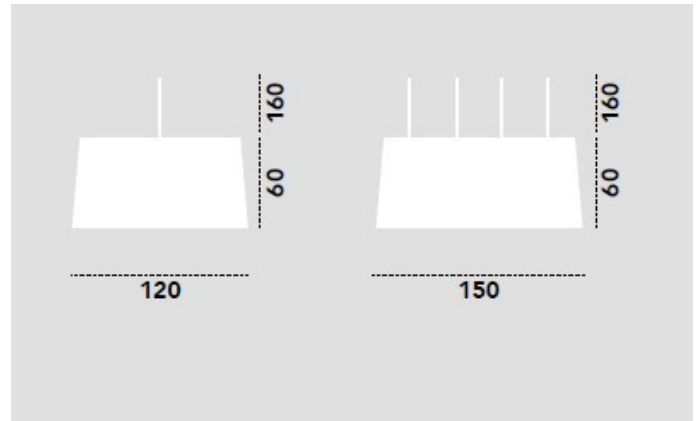

For all sales and technical enquiries, please contact:

+44 (0)114 263 4266

info@davidvillagelighting.co.uk

www.davidvillagelighting.co.uk