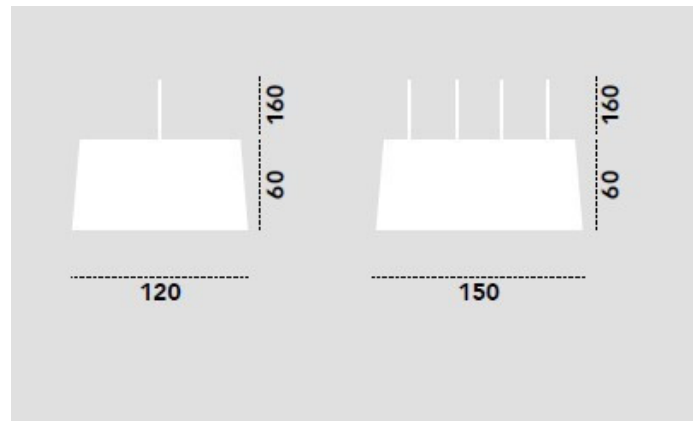

Modoluce Milleluci Suspension

LA4967

SOURCE: <https://www.davidvillagelighting.co.uk/product/Modoluce-Milleluci-Suspension/13545>

PRODUCT DESCRIPTION

Modoluce Milleluci Suspension

Oversized Plissé Suspension light, with cream shade, available in 120cm and 150cm diameter size.

Plissé cream fabric with opal plexi-glass lower diffuser.

120cm: 4x 70W E27

150cm: 6x 70W E27

Also available with 1-10V or Dali dimming facility

PRODUCT SPECIFICATION

IP Code: 20

For all sales and technical enquiries, please contact: