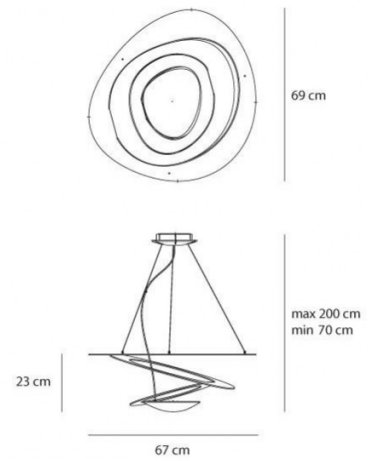

PRODUCT SPECIFICATION

1. **Light Source:** 44W, 2700K or 3000K, 3097 or 3313 lumens
2. **IP Code:** 20
3. **Dimming:** Push to make/ switch dimming, dimmable using push to make switches. Please consult your electrician, additional wiring may be required on site.
4. **Dimensions:** 69cm width
   67cm length
   70-200cm drop

For all sales and technical enquiries, please contact:

+44 (0)114 263 4266

info@davidvillagelighting.co.uk

www.davidvillagelighting.co.uk