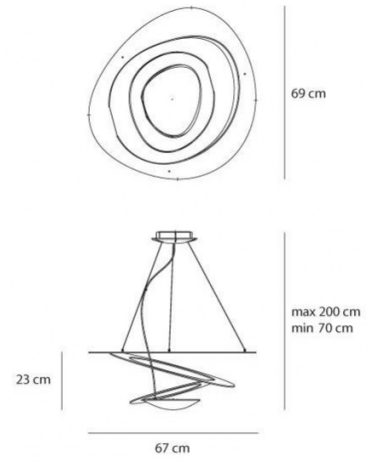

PRODUCT SPECIFICATION

1. **Light Source:** 44W, 2700K or 3000K, 3097 or 3313 lumens
2. **IP Code:** 20
3. **Dimming:** Push to make/ switch dimming, dimmable using push to make switches. Please consult your electrician, additional wiring may be required on site.
4. **Dimensions:** 69cm width
   67cm length
   70-200cm drop

For all sales and technical enquiries, please contact:

+44 (0)114 263 4266

info@davidvillagelighting.co.uk

www.davidvillagelighting.co.uk