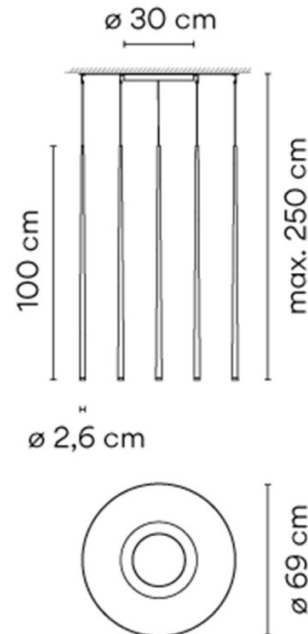

## PRODUCT SPECIFICATION

- Light Source:** 10 x 1W, 2700K, 954 Lumens.
- IP Code:** 20
- Dimming:** Dimmable via 1-10v dimming systems. Please consult your electrician, additional wiring may be required on-site.
- Dimensions:** Ø69cm  
 Shade Height: 100cm  
 Maximum Drop Height: 200cm  
 Ceiling Canopy: Ø30cm