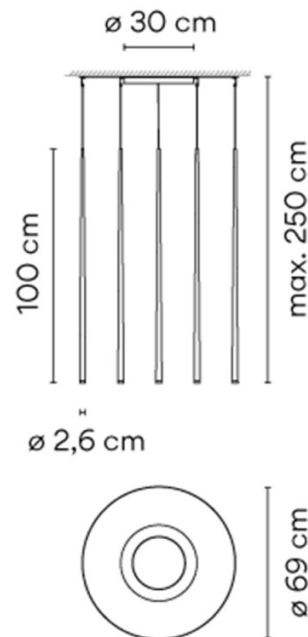

VIBIA

Vibia Slim 0935 LED Suspension

LA6640

SOURCE: <https://www.davidvillagelighting.co.uk/product/Vibia-Slim-0935-LED-Suspension/13533>

PRODUCT DESCRIPTION

Designer: Jordi Vilardell

Vibia Slim 0935 LED Suspension

This pendant can also be supplied with a colour temperature of 3000K or 4000K upon request. Please [contact us](#) for more information and pricing.

PRODUCT SPECIFICATION

- Light Source:** 10 x 1W, 2700K, 954 Lumens.
- IP Code:** 20
- Dimming:** Dimmable via 1-10v dimming systems. Please consult your electrician, additional wiring may be required on-site.
- Dimensions:** Ø69cm
Shade Height: 100cm
Maximum Drop Height: 200cm
Ceiling Canopy: Ø30cm