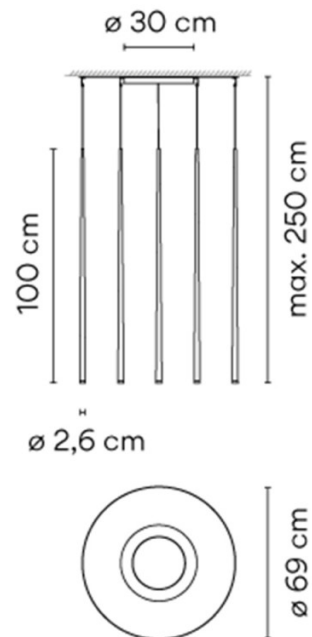

VIBIA

Vibia Slim 0935 LED Suspension

LA6640

SOURCE: <https://www.davidvillagelighting.co.uk/product/Vibia-Slim-0935-LED-Suspension/13533>

PRODUCT DESCRIPTION

Designer: Jordi Vilardell

Vibia Slim 0935 LED Suspension

This pendant can also be supplied with a colour temperature of 3000K or 4000K upon request. Please [contact us](#) for more information and pricing.

PRODUCT SPECIFICATION

- Light Source:** 10 x 1W, 2700K, 954 Lumens.
- IP Code:** 20
- Dimming:** Dimmable via 1-10v dimming systems. Please consult your electrician, additional wiring may be required on-site.
- Dimensions:** Ø69cm
Shade Height: 100cm
Maximum Drop Height: 200cm
Ceiling Canopy: Ø30cm