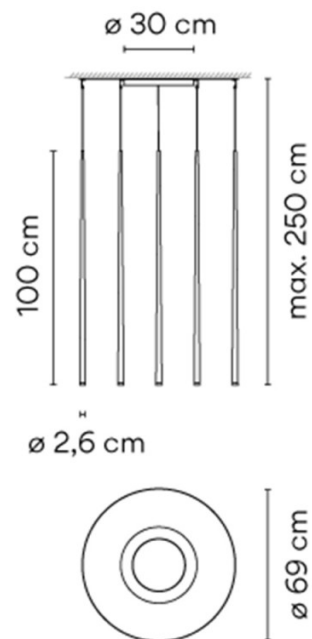

VIBIA

Vibia Slim 0935 LED Suspension

LA6640

SOURCE: <https://www.davidvillagelighting.co.uk/product/Vibia-Slim-0935-LED-Suspension/13533>

PRODUCT DESCRIPTION

Designer: Jordi Vilardell

Vibia Slim 0935 LED Suspension

This pendant can also be supplied with a colour temperature of 3000K or 4000K upon request. Please [contact us](#) for more information and pricing.

PRODUCT SPECIFICATION

Light Source:	10 x 1W, 2700K, 954 Lumens.
IP Code:	20
Dimming:	Dimmable via 1-10v dimming systems. Please consult your electrician, additional wiring may be required on-site.
Dimensions:	Ø69cm Shade Height: 100cm Maximum Drop Height: 200cm Ceiling Canopy: Ø30cm