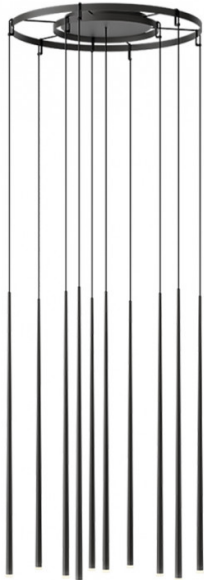

VIBIA

Vibia Slim 0935 LED Suspension

LA6640

SOURCE: <https://www.davidvillagelighting.co.uk/product/Vibia-Slim-0935-LED-Suspension/13533>

PRODUCT DESCRIPTION

Designer: Jordi Vilardell

Vibia Slim 0935 LED Suspension

Featuring 10 slender shades with integrated LEDs, the Vibia Slim 0935 Suspension provides a soft but functional downlight. Designed by Jordi Vilardell this contemporary lighting solution can be used in both residential and commercial environments, able to immediately catch your eye whilst still remaining minimalistic. The Vibia Slim 0935 LED Suspension is best displayed in spaces with high ceilings and is available in a variety of carefully selected finish options, all providing a matching ceiling canopy.

This pendant can also be supplied with a colour temperature of 3000K or 4000K upon request. Please [contact us](#) for more information and pricing.

PRODUCT SPECIFICATION

Light Source:	10 x 1W, 2700K, 954 Lumens.
IP Code:	20
Dimming:	Dimmable via 1-10v dimming systems. Please consult your electrician, additional wiring may be required on-site.
Dimensions:	Ø69cm Shade Height: 100cm Maximum Drop Height: 200cm Ceiling Canopy: Ø30cm