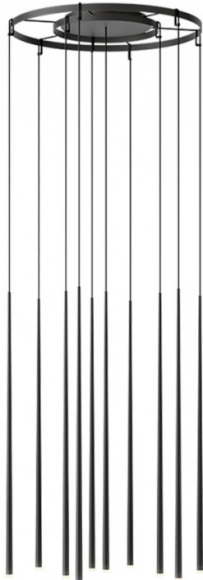

VIBIA

Vibia Slim 0935 LED Suspension

LA6640

SOURCE: <https://www.davidvillagelighting.co.uk/product/Vibia-Slim-0935-LED-Suspension/13533>