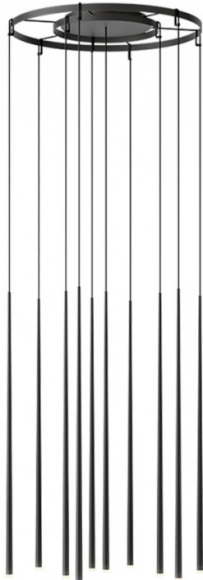

VIBIA

Vibia Slim 0935 LED Suspension

LA6640

SOURCE: <https://www.davidvillagelighting.co.uk/product/Vibia-Slim-0935-LED-Suspension/13533>

PRODUCT DESCRIPTION

Designer: Jordi Vilardell

Vibia Slim 0935 LED Suspension

Featuring 10 slender shades with integrated LEDs, the Vibia Slim 0935 Suspension provides a soft but functional downlight. Designed by Jordi Vilardell this contemporary lighting solution can be used in both residential and commercial environments, able to immediately catch your eye whilst still remaining minimalistic. The Vibia Slim 0935 LED Suspension is best displayed in spaces with high ceilings and is available in a variety of carefully selected finish options, all providing a matching ceiling canopy.

This pendant can also be supplied with a colour temperature of 3000K or 4000K upon request. Please [contact us](#) for more information and pricing.

PRODUCT SPECIFICATION

- Light Source:** 10 x 1W, 2700K, 954 Lumens.
- IP Code:** 20
- Dimming:** Dimmable via 1-10v dimming systems. Please consult your electrician, additional wiring may be required on-site.
- Dimensions:** Ø69cm
Shade Height: 100cm
Maximum Drop Height: 200cm
Ceiling Canopy: Ø30cm