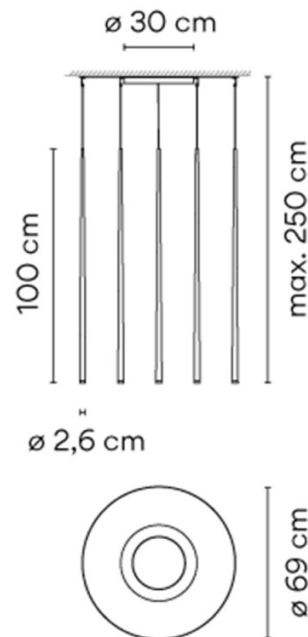

VIBIA

Vibia Slim 0935 LED Suspension

LA6640

SOURCE: <https://www.davidvillagelighting.co.uk/product/Vibia-Slim-0935-LED-Suspension/13533>

PRODUCT DESCRIPTION

Designer: Jordi Vilardell

Vibia Slim 0935 LED Suspension

This pendant can also be supplied with a colour temperature of 3000K or 4000K upon request. Please [contact us](#) for more information and pricing.

PRODUCT SPECIFICATION

- Light Source:** 10 x 1W, 2700K, 954 Lumens.
- IP Code:** 20
- Dimming:** Dimmable via 1-10v dimming systems. Please consult your electrician, additional wiring may be required on-site.
- Dimensions:** Ø69cm
 Shade Height: 100cm
 Maximum Drop Height: 200cm
 Ceiling Canopy: Ø30cm