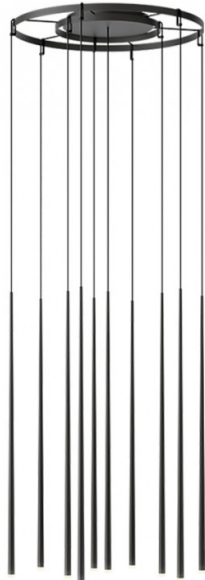

VIBIA

Vibia Slim 0935 LED Suspension

LA6640

SOURCE: <https://www.davidvillagelighting.co.uk/product/Vibia-Slim-0935-LED-Suspension/13533>

PRODUCT DESCRIPTION

Designer: Jordi Vilardell

Vibia Slim 0935 LED Suspension

Featuring 10 slender shades with integrated LEDs, the Vibia Slim 0935 Suspension provides a soft but functional downlight. Designed by Jordi Vilardell this contemporary lighting solution can be used in both residential and commercial environments, able to immediately catch your eye whilst still remaining minimalistic. The Vibia Slim 0935 LED Suspension is best displayed in spaces with high ceilings and is available in a variety of carefully selected finish options, all providing a matching ceiling canopy.

This pendant can also be supplied with a colour temperature of 3000K or 4000K upon request. Please [contact us](#) for more information and pricing.

PRODUCT SPECIFICATION

- Light Source:** 10 x 1W, 2700K, 954 Lumens.
- IP Code:** 20
- Dimming:** Dimmable via 1-10v dimming systems. Please consult your electrician, additional wiring may be required on-site.
- Dimensions:** Ø69cm
 Shade Height: 100cm
 Maximum Drop Height: 200cm
 Ceiling Canopy: Ø30cm