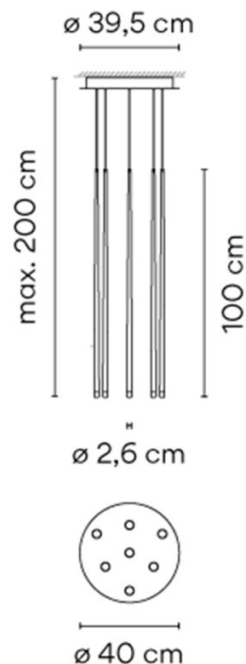

VIBIA

Vibia Slim 0916 LED Suspension

LA6637

SOURCE: <https://www.davidvillagelighting.co.uk/product/Vibia-Slim-0916-LED-Suspension/13530>

PRODUCT DESCRIPTION

Designer: Jordi Vilardell

Vibia Slim 0916 LED Suspension

This pendant can also be supplied with a colour temperature of 3000K or 4000K upon request. Please [contact us](#) for more information and pricing.

PRODUCT SPECIFICATION

Light Source:	7 x 2.1W, 2700K, 1268 Lumens
IP Code:	20
Dimming:	Dimmable via 1-10v dimming systems. Please consult your electrician, additional wiring may be required on-site.
Dimensions:	Ø40cm Shade Height: 100cm Maximum Drop: 200cm Ceiling Canopy: Ø39.5cm