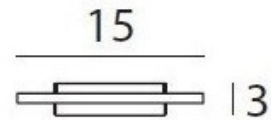

Materials: white wrinkle-effect coated metal mounting frame; satin finished polymethylmethacrylate diffuser.

PRODUCT SPECIFICATION

Light Source: 7W, 3000K

Dimming: Non dimmable.

For all sales and technical enquiries, please contact: