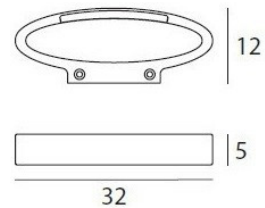

For all sales and technical enquiries, please contact:

+44 (0)114 263 4266

info@davidvillagelighting.co.uk

www.davidvillagelighting.co.uk