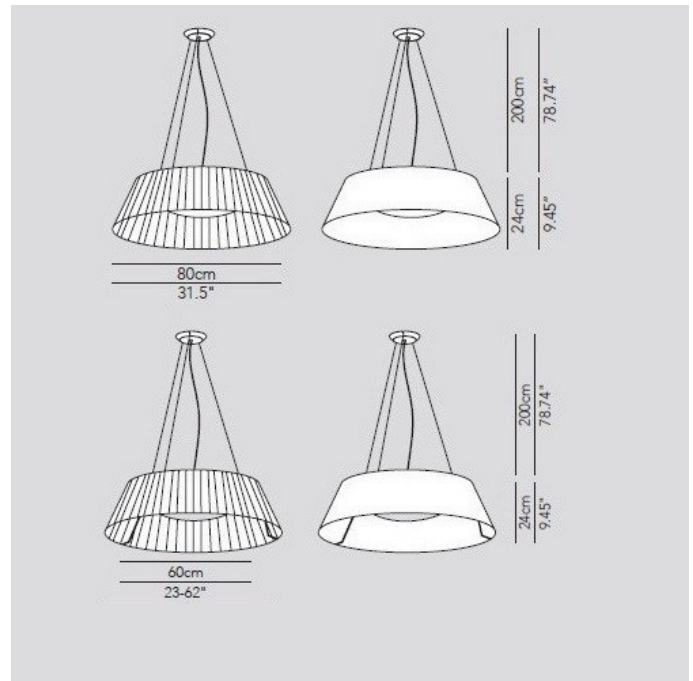

Modoluce Reverse LED Suspension

LA4966

SOURCE: <https://www.davidvillagelighting.co.uk/product/Modoluce-Reverse-LED-Suspension/13499>

PRODUCT DESCRIPTION

Modoluce Reverse Suspension

Stunning oversized Suspension, available in hand-made ribbon/classic plissé diffuser or cotton bi-colour with internal and external colour matched or in contrast.

Please contact us for colours available.

Longer drops are available upon request.

PRODUCT SPECIFICATION

- Light** 60cm: 18.7W, 2700K, 3000lumens
Source: 80cm: 23W, 2700K, 3628lumens
IP Code: 20
Dimensions: Available in 2 sizes, 80cm Diameter and 60cm Diameter Diffuser.