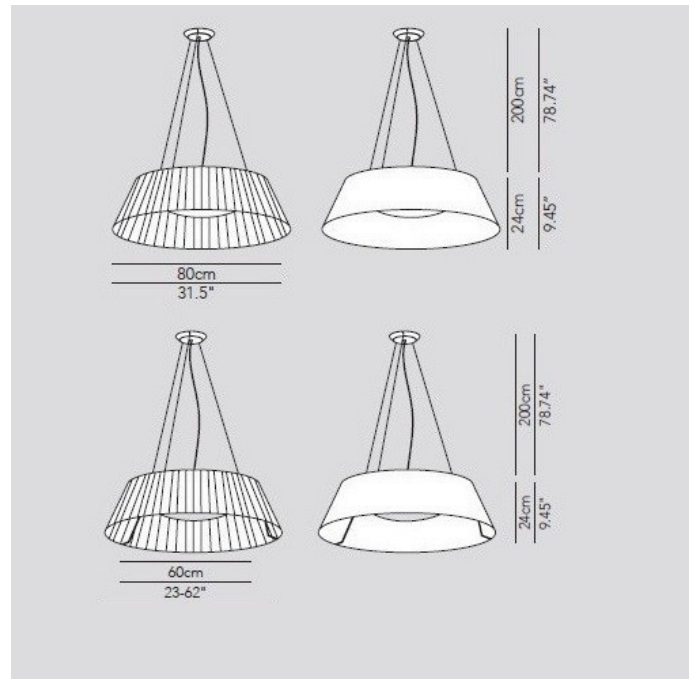

## PRODUCT SPECIFICATION

**Light** 60cm: 18.7W, 2700K, 3000lumens  
**Source:** 80cm: 23W, 2700K, 3628lumens  
**IP Code:** 20  
**Dimensions:** Available in 2 sizes, 80cm Diameter and 60cm Diameter Diffuser.