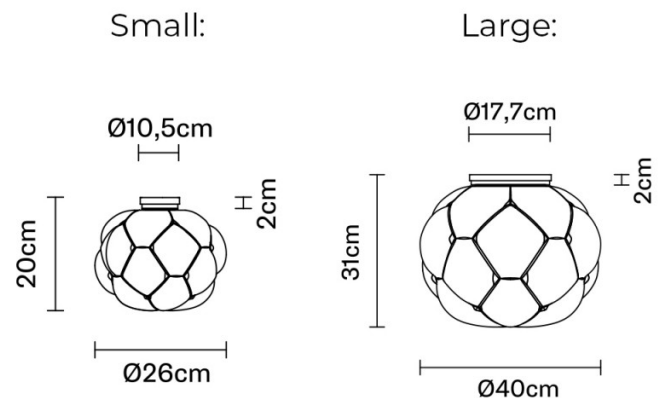

PRODUCT SPECIFICATION

Light Source: **Small:** 8W, 3000K 750 Lumens
Large: 17W, 3000K, 1850 Lumens

IP Code: 40

Dimming: Dimmable via Triac dimming.

Dimensions: Small:
Ø26cm
Depth: 20cm
Ceiling Mount: Ø10.5cm

Large:
Ø40cm
Depth: 31cm
Ceiling Mount: Ø17.7cm