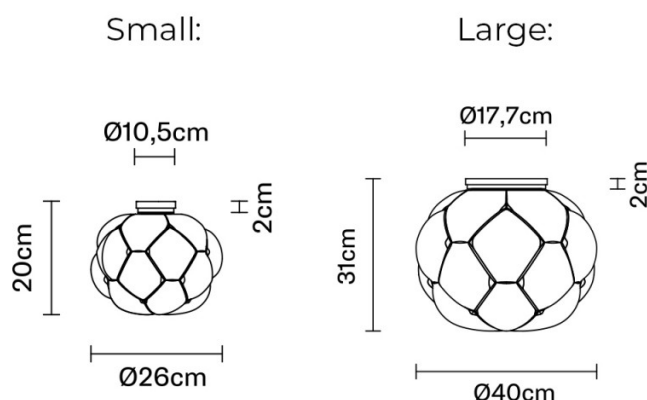

PRODUCT SPECIFICATION

Light Source: **Small:** 8W, 3000K 750 Lumens
Large: 17W, 3000K, 1850 Lumens

IP Code: 40

Dimming: Dimmable via Triac dimming.

Dimensions: Small:
Ø26cm
Depth: 20cm
Ceiling Mount: Ø10.5cm

Large:
Ø40cm
Depth: 31cm
Ceiling Mount: Ø17.7cm

For all sales and technical enquiries, please contact:

+44 (0)114 263 4266

info@davidvillagelighting.co.uk

www.davidvillagelighting.co.uk