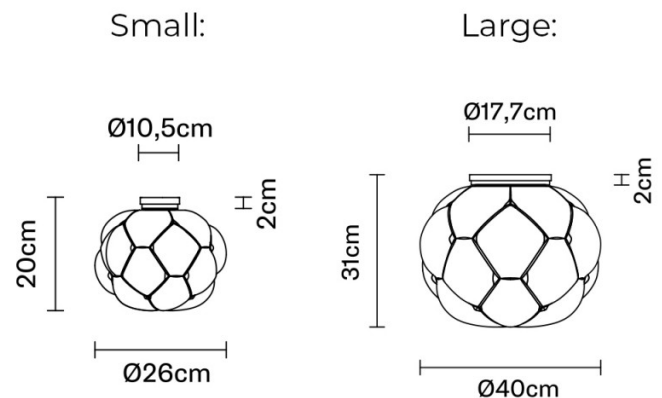

PRODUCT SPECIFICATION

Light Source: **Small:** 8W, 3000K 750 Lumens
Large: 17W, 3000K, 1850 Lumens

IP Code: 40

Dimming: Dimmable via Triac dimming.

Dimensions: Small:
Ø26cm
Depth: 20cm
Ceiling Mount: Ø10.5cm

Large:
Ø40cm
Depth: 31cm
Ceiling Mount: Ø17.7cm

For all sales and technical enquiries, please contact:

+44 (0)114 263 4266

info@davidvillagelighting.co.uk

www.davidvillagelighting.co.uk