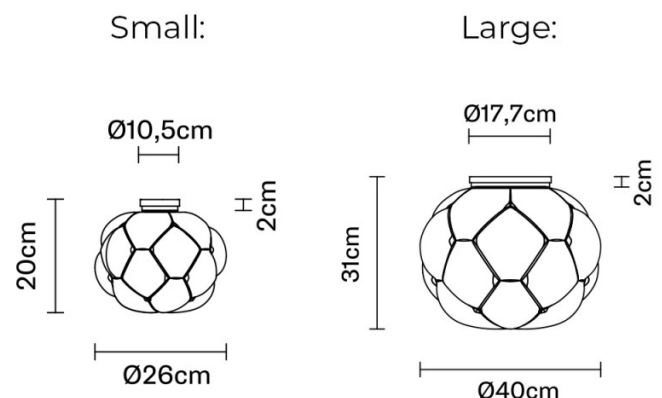

PRODUCT SPECIFICATION

Light Source: **Small:** 8W, 3000K 750 Lumens
Large: 17W, 3000K, 1850 Lumens

IP Code: 40

Dimming: Dimmable via Triac dimming.

Dimensions: Small:
Ø26cm
Depth: 20cm
Ceiling Mount: Ø10.5cm

Large:
Ø40cm
Depth: 31cm
Ceiling Mount: Ø17.7cm