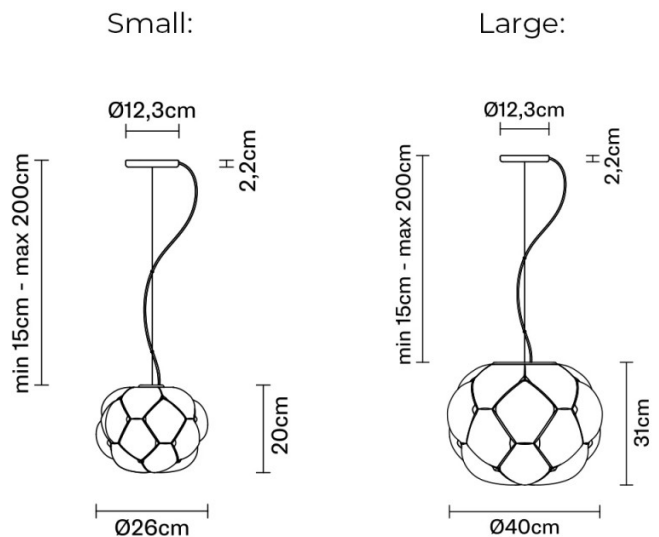

PRODUCT SPECIFICATION

Light Source: **Small:** 8W, 3000K, 750 Lumens
Large: 17W, 3000K, 1850 Lumens

IP Code: 20

Dimming: Dimmable via mains phase dimming.

Dimensions: Small:
 Ø26cm
 Shade Height: 20cm

Large:
 Ø40cm
 Shade Height: 31cm

Minimum Drop Height: 15cm
 Maximum Drop Height: 200cm
 Ceiling Canopy: Ø12.3cm

For all sales and technical enquiries, please contact:

+44 (0)114 263 4266

info@davidvillagelighting.co.uk

www.davidvillagelighting.co.uk