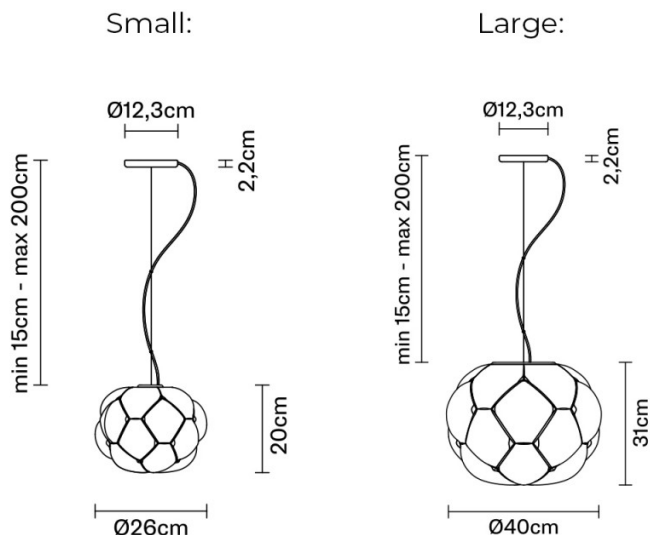

PRODUCT SPECIFICATION

Light Source: **Small:** 8W, 3000K, 750 Lumens
Large: 17W, 3000K, 1850 Lumens

IP Code: 20

Dimming: Dimmable via mains phase dimming.

Dimensions: Small:
 Ø26cm
 Shade Height: 20cm

Large:
 Ø40cm
 Shade Height: 31cm

Minimum Drop Height: 15cm
 Maximum Drop Height: 200cm
 Ceiling Canopy: Ø12.3cm

For all sales and technical enquiries, please contact:

+44 (0)114 263 4266

info@davidvillagelighting.co.uk

www.davidvillagelighting.co.uk