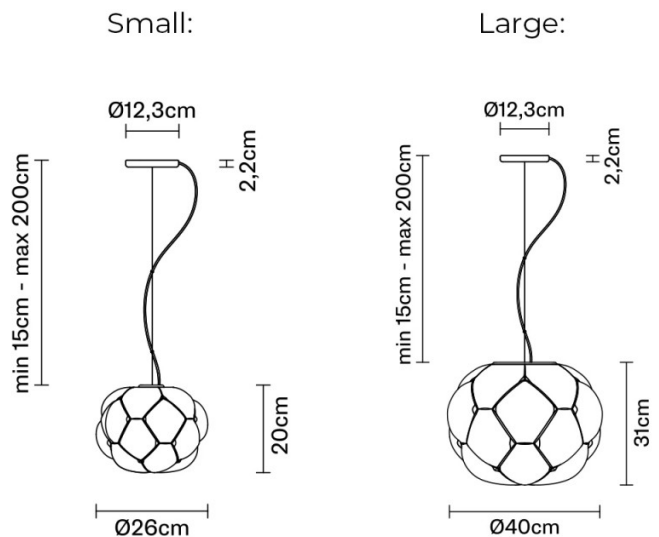

**PRODUCT SPECIFICATION**

**Light Source:** **Small:** 8W, 3000K, 750 Lumens  
**Large:** 17W, 3000K, 1850 Lumens

**IP Code:** 20

**Dimming:** Dimmable via mains phase dimming.

**Dimensions: Small:**  
 Ø26cm  
 Shade Height: 20cm

**Large:**  
 Ø40cm  
 Shade Height: 31cm

Minimum Drop Height: 15cm  
 Maximum Drop Height: 200cm  
 Ceiling Canopy: Ø12.3cm

**For all sales and technical enquiries, please contact:**

+44 (0)114 263 4266