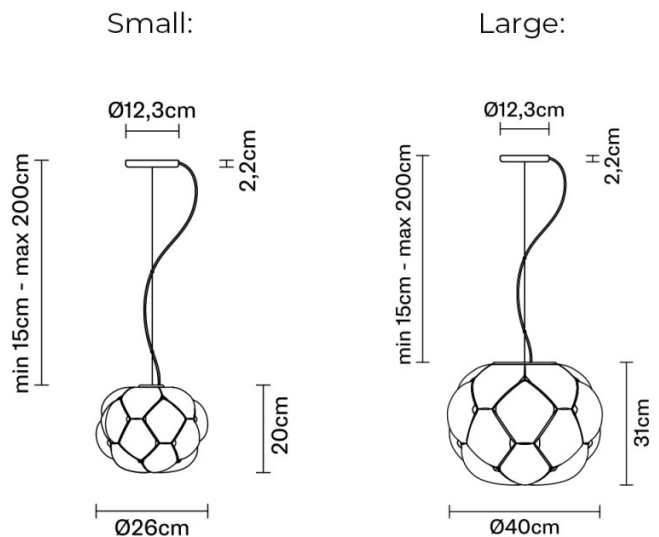

**PRODUCT SPECIFICATION**

**Light Source:** **Small:** 8W, 3000K, 750 Lumens  
**Large:** 17W, 3000K, 1850 Lumens

**IP Code:** 20

**Dimming:** Dimmable via mains phase dimming.

**Dimensions:** **Small:**  
 Ø26cm  
 Shade Height: 20cm

**Large:**  
 Ø40cm  
 Shade Height: 31cm

Minimum Drop Height: 15cm  
 Maximum Drop Height: 200cm  
 Ceiling Canopy: Ø12.3cm

**For all sales and technical enquiries, please contact:**

+44 (0)114 263 4266