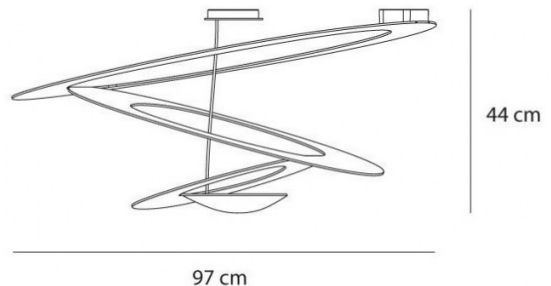

Light Source:	44W, 3000K or 2700K, 3313 or 3097 lumens
IP Code:	20
Dimming:	Push to make/ switch dimming, dimmable using push to make switches. Please consult your electrician, additional wiring may be required on site.
Dimensions:	97 cm width 44 cm height