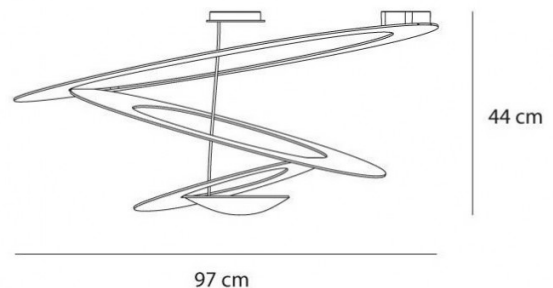

## PRODUCT SPECIFICATION

<b>Light Source:</b>	44W, 3000K or 2700K, 3313 or 3097 lumens
<b>IP Code:</b>	20
<b>Dimming:</b>	Push to make/ switch dimming, dimmable using push to make switches. Please consult your electrician, additional wiring may be required on site.
<b>Dimensions:</b>	97 cm width 44 cm height