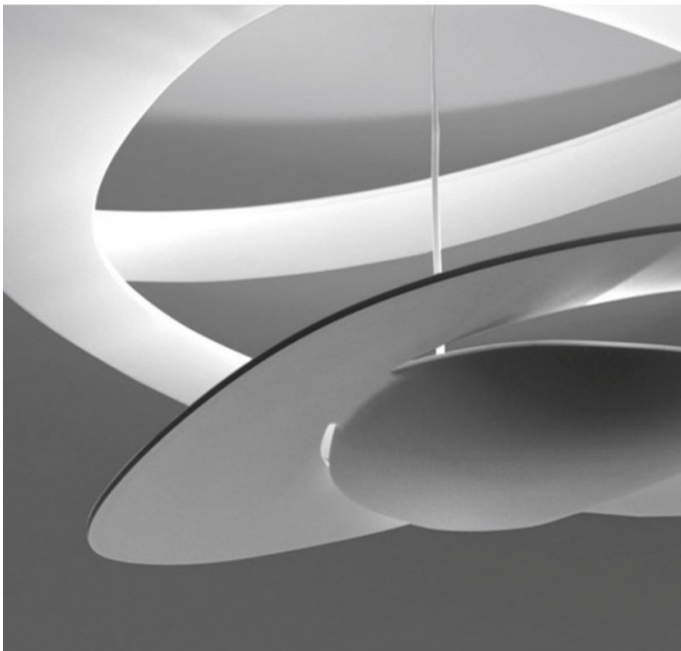

# Artemide Pirce LED Ceiling Light

LA6601

SOURCE: <https://www.davidvillagelighting.co.uk/product/Artemide-Pirce-LED-Ceiling-Light/13476>

### Pirce Ceiling Light (LED) by Artemide

Designed by Giuseppe Maurizio Scutellà in 2008 for Artemide, this is the ceiling version of Pirce light, an extension to the existing Pirce range. Opening out of a slim disk are fluttering spirals, which fall gently downwards, creating magical effects of form and light in flowing twirls.

In the Pirce Ceiling Light the lamp itself is placed in the lower dish of the light casting illumination upwards to give indirect light emission making this light by Artemide not only a special light source but also a unique piece of ceiling art