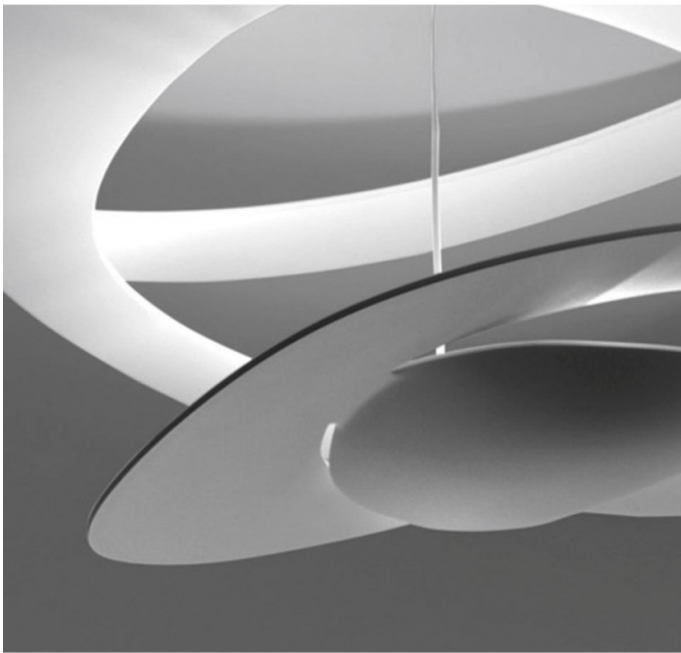

# Artemide Pirce LED Ceiling Light

LA6601

SOURCE: <https://www.davidvillagelighting.co.uk/product/Artemide-Pirce-LED-Ceiling-Light/13476>

### Pirce Ceiling Light (LED) by Artemide

Designed by Giuseppe Maurizio Scutellà in 2008 for Artemide, this is the ceiling version of Pirce light, an extension to the existing Pirce range. Opening out of a slim disk are fluttering spirals, which fall gently downwards, creating magical effects of form and light in flowing twirls.

In the Pirce Ceiling Light the lamp itself is placed in the lower dish of the light casting illumination upwards to give indirect light emission making this light by Artemide not only a special light source but also a unique piece of ceiling art