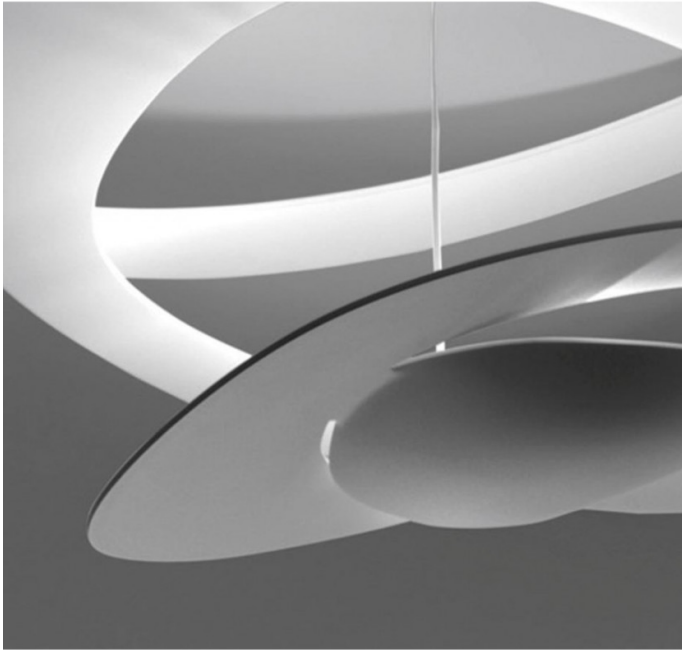

# Artemide Pirce LED Ceiling Light

LA6601

SOURCE: <https://www.davidvillagelighting.co.uk/product/Artemide-Pirce-LED-Ceiling-Light/13476>

### Pirce Ceiling Light (LED) by Artemide

Designed by Giuseppe Maurizio Scutellà in 2008 for Artemide, this is the ceiling version of Pirce light, an extension to the existing Pirce range. Opening out of a slim disk are fluttering spirals, which fall gently downwards, creating magical effects of form and light in flowing twirls.

In the Pirce Ceiling Light the lamp itself is placed in the lower dish of the light casting illumination upwards to give indirect light emission making this light by Artemide not only a special light source but also a unique piece of ceiling art