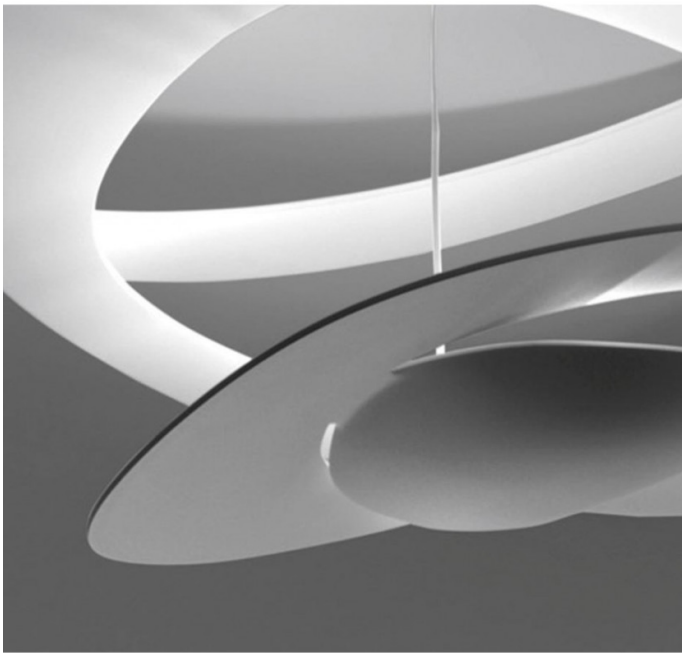

Artemide

Artemide Pirce LED Ceiling Light

LA6601

SOURCE: <https://www.davidvillagelighting.co.uk/product/Artemide-Pirce-LED-Ceiling-Light/13476>

PRODUCT DESCRIPTION

Designer: Giuseppe Maurizio Scutella

Pirce Ceiling Light (LED) by Artemide

Designed by Giuseppe Maurizio Scutellà in 2008 for Artemide, this is the ceiling version of Pirce light, an extension to the existing Pirce range. Opening out of a slim disk are fluttering spirals, which fall gently downwards, creating magical effects of form and light in flowing twirls.

In the Pirce Ceiling Light the lamp itself is placed in the lower dish of the light casting illumination upwards to give indirect light emission making this light by Artemide not only a special light source but also a unique piece of ceiling art