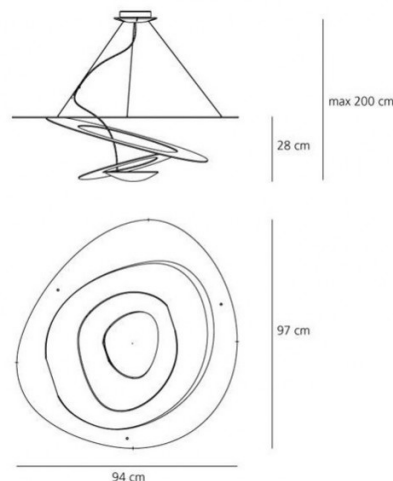

In the Pirce Suspension the lamp itself is placed in the lower dish of the light casting illumination upwards to give indirect light emission making this light by Artemide not only a special light source but also a unique piece of ceiling art. This Pirce Suspension is the original full size version of Artemide's Pirce light. Its more impactful size makes it ideal for large feature spaces in residential or commercial settings alike as it provides a bold and exciting centerpiece.

The Pirce suspension light is also available in a standard non-LED version and in two smaller sizes: Mini and Micro. See the rest of Artemide's [Pirce Collection](#).

PRODUCT SPECIFICATION

Light Source:	Warmest White - 44W, 2700K, 3097 lumens Warm White - 44W, 3000K, 3313 lumens
IP Code:	20
Dimming:	Push to make/ switch dimming, dimmable using push to make switches. Please consult your electrician, additional wiring may be required on site.
Dimensions:	97 cm length 94 cm width 28 cm height 70-200 cm drop