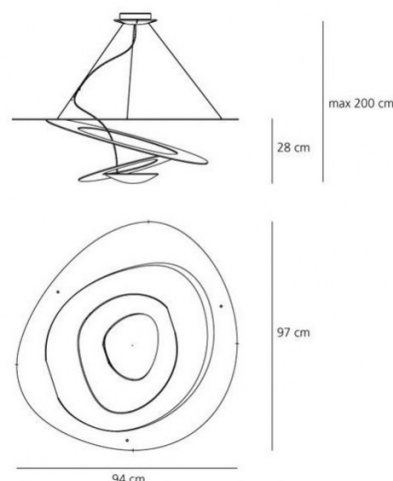

In the Pirce Suspension the lamp itself is placed in the lower dish of the light casting illumination upwards to give indirect light emission making this light by Artemide not only a special light source but also a unique piece of ceiling art. This Pirce Suspension is the original full size version of Artemide's Pirce light. Its more impactful size makes it ideal for large feature spaces in residential or commercial settings alike as it provides a bold and exciting centerpiece.

The Pirce suspension light is also available in a standard non-LED version and in two smaller sizes: Mini and Micro. See the rest of Artemide's [Pirce Collection](#).

PRODUCT SPECIFICATION

Light Source:	Warmest White - 44W, 2700K, 3097 lumens Warm White - 44W, 3000K, 3313 lumens
IP Code:	20
Dimming:	Push to make/ switch dimming, dimmable using push to make switches. Please consult your electrician, additional wiring may be required on site.
Dimensions:	97 cm length 94 cm width 28 cm height 70-200 cm drop