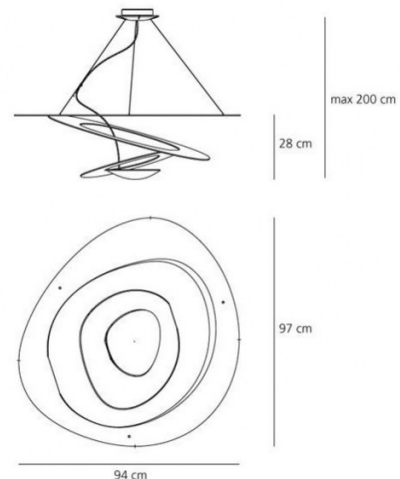

In the Pirce Suspension the lamp itself is placed in the lower dish of the light casting illumination upwards to give indirect light emission making this light by Artemide not only a special light source but also a unique piece of ceiling art. This Pirce Suspension is the original full size version of Artemide's Pirce light. Its more impactful size makes it ideal for large feature spaces in residential or commercial settings alike as it provides a bold and exciting centerpiece.

The Pirce suspension light is also available in a standard non-LED version and in two smaller sizes: Mini and Micro. See the rest of Artemide's [Pirce Collection](#).

PRODUCT SPECIFICATION

- Light Source:** Warmest White - 44W, 2700K, 3097 lumens
Warm White - 44W, 3000K, 3313 lumens
- IP Code:** 20
- Dimming:** Push to make/ switch dimming, dimmable using push to make switches. Please consult your electrician, additional wiring may be required on site.
- Dimensions:** 97 cm length
94 cm width
28 cm height
70-200 cm drop