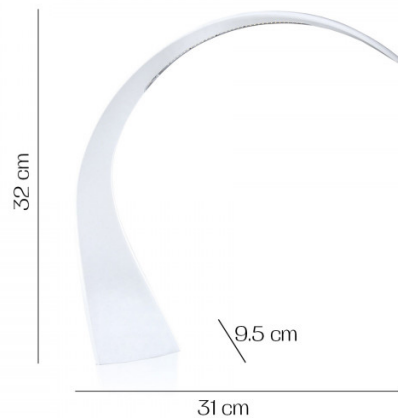

Kartell

Kartell Taj Mini LED Table Lamp

LA6547

SOURCE: <https://www.davidvillagelighting.co.uk/product/Kartell-Taj-Mini-LED-Table-Lamp/13414>

PRODUCT DESCRIPTION

Designer: Ferruccio Laviani

Taj Mini by Kartell

More than just a light, the Taj Mini is a luminous sculpture, a strong presence whether you use it at home or the office. The design, by Ferruccio Laviani, deviates from the typical articulated and joined stereotype with a single form serving just its purpose. At the same time, the LED technology for the fully optimise and minimise the light source to its fullest.

This is the mini version, the smaller sibling to the [Taj Table Lamp](#), and can be used everywhere around the house and looks fantastic as beside table light. The Mini Taj is available in various colour options.

PRODUCT SPECIFICATION

- Light Source:** 2.8W, 2700K
- IP Code:** 20
- Dimensions:** 31 cm length
32 cm height
9.5 cm width

For all sales and technical enquiries, please contact:

+44 (0)114 263 4266

info@davidvillagelighting.co.uk