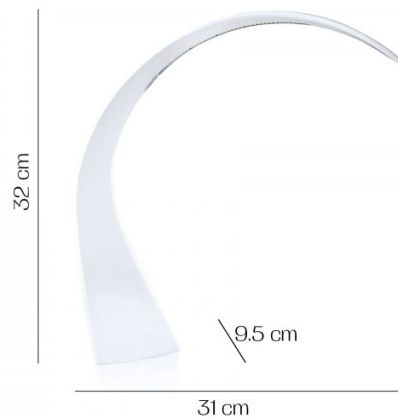

More than just a light, the Taj Mini is a luminous sculpture, a strong presence whether you use it at home or the office. The design, by Ferruccio Laviani, deviates from the typical articulated and joined stereotype with a single form serving just its purpose. At the same time, the LED technology for the fully optimise and minimise the light source to its fullest.

This is the mini version, the smaller sibling to the [Taj Table Lamp](#), and can be used everywhere around the house and looks fantastic as beside table light. The Mini Taj is available in various colour options.

PRODUCT SPECIFICATION

Light Source: 2.8W, 2700K

IP Code: 20

Dimensions: 31 cm length
32 cm height
9.5 cm width

For all sales and technical enquiries, please contact:

+44 (0)114 263 4266

info@davidvillagelighting.co.uk