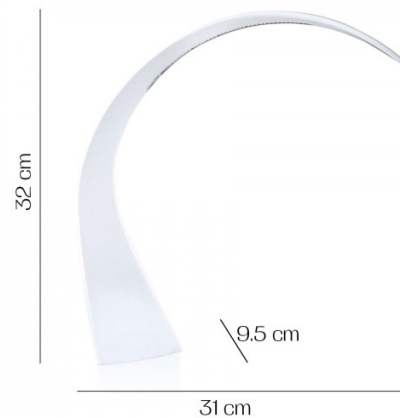

**Taj Mini by Kartell**

More than just a light, the Taj Mini is a luminous sculpture, a strong presence whether you use it at home or the office. The design, by Ferruccio Laviani, deviates from the typical articulated and joined stereotype with a single form serving just its purpose. At the same time, the LED technology for the fully optimise and minimise the light source to its fullest.

This is the mini version, the smaller sibling to the [Taj Table Lamp](#), and can be used everywhere around the house and looks fantastic as beside table light. The Mini Taj is available in various colour options.

**PRODUCT SPECIFICATION**

**Light Source:** 2.8W, 2700K

**IP Code:** 20

**Dimensions:** 31 cm length  
32 cm height  
9.5 cm width

**For all sales and technical enquiries, please contact:**

+44 (0)114 263 4266