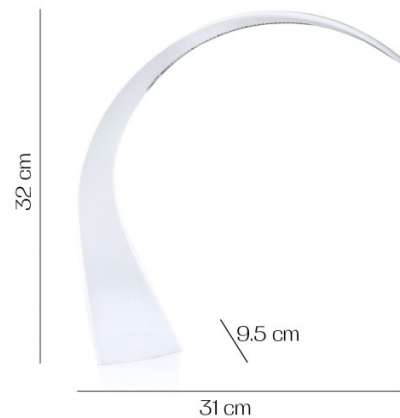

More than just a light, the Taj Mini is a luminous sculpture, a strong presence whether you use it at home or the office. The design, by Ferruccio Laviani, deviates from the typical articulated and joined stereotype with a single form serving just its purpose. At the same time, the LED technology for the fully optimise and minimise the light source to its fullest.

This is the mini version, the smaller sibling to the [Taj Table Lamp](#), and can be used everywhere around the house and looks fantastic as beside table light. The Mini Taj is available in various colour options.

PRODUCT SPECIFICATION

Light Source: 2.8W, 2700K

IP Code: 20

Dimensions: 31 cm length
32 cm height
9.5 cm width

For all sales and technical enquiries, please contact:

+44 (0)114 263 4266

info@davidvillagelighting.co.uk