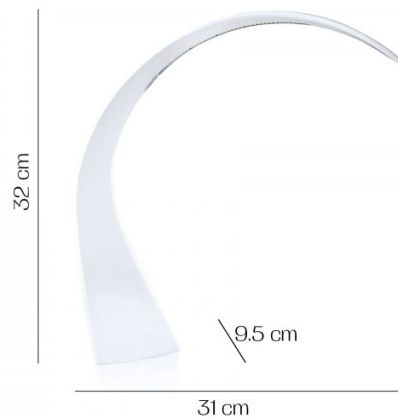

**Taj Mini by Kartell**

More than just a light, the Taj Mini is a luminous sculpture, a strong presence whether you use it at home or the office. The design, by Ferruccio Laviani, deviates from the typical articulated and joined stereotype with a single form serving just its purpose. At the same time, the LED technology for the fully optimise and minimise the light source to its fullest.

This is the mini version, the smaller sibling to the [Taj Table Lamp](#), and can be used everywhere around the house and looks fantastic as beside table light. The Mini Taj is available in various colour options.

**PRODUCT SPECIFICATION**

**Light Source:** 2.8W, 2700K

**IP Code:** 20

**Dimensions:** 31 cm length  
32 cm height  
9.5 cm width

**For all sales and technical enquiries, please contact:**

+44 (0)114 263 4266