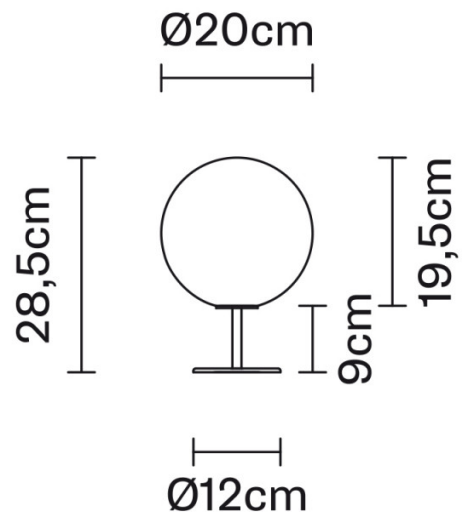

PRODUCT SPECIFICATION

Light Source: 1 x Max 48W G9 (excluded)

IP Code: 40

Dimming: In-line on/off switch on the cable.

Dimensions: Shade: Ø20cm
Shade Height: 19.5cm
Base Height: 9cm
Height: 28.5cm
Base: Ø12cm