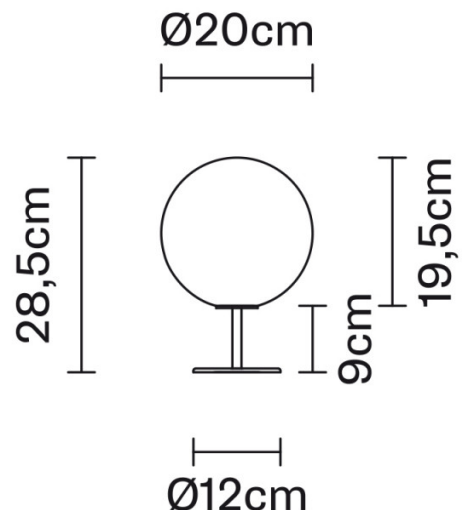

PRODUCT SPECIFICATION

Light Source: 1 x Max 48W G9 (excluded)

IP Code: 40

Dimming: In-line on/off switch on the cable.

Dimensions: Shade: Ø20cm
Shade Height: 19.5cm
Base Height: 9cm
Height: 28.5cm
Base: Ø12cm