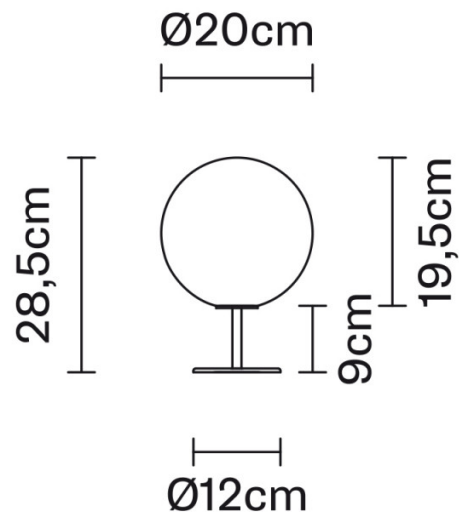

PRODUCT SPECIFICATION

Light Source: 1 x Max 48W G9 (excluded)

IP Code: 40

Dimming: In-line on/off switch on the cable.

Dimensions: Shade: Ø20cm
Shade Height: 19.5cm
Base Height: 9cm
Height: 28.5cm
Base: Ø12cm