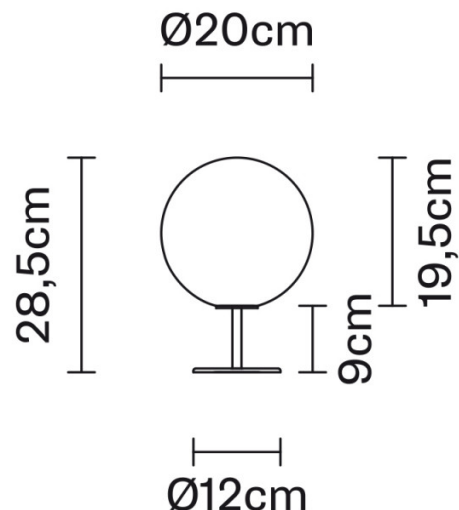

### PRODUCT SPECIFICATION

**Light Source:** 1 x Max 48W G9 (excluded)

**IP Code:** 40

**Dimming:** In-line on/off switch on the cable.

**Dimensions:** Shade: Ø20cm  
Shade Height: 19.5cm  
Base Height: 9cm  
Height: 28.5cm  
Base: Ø12cm